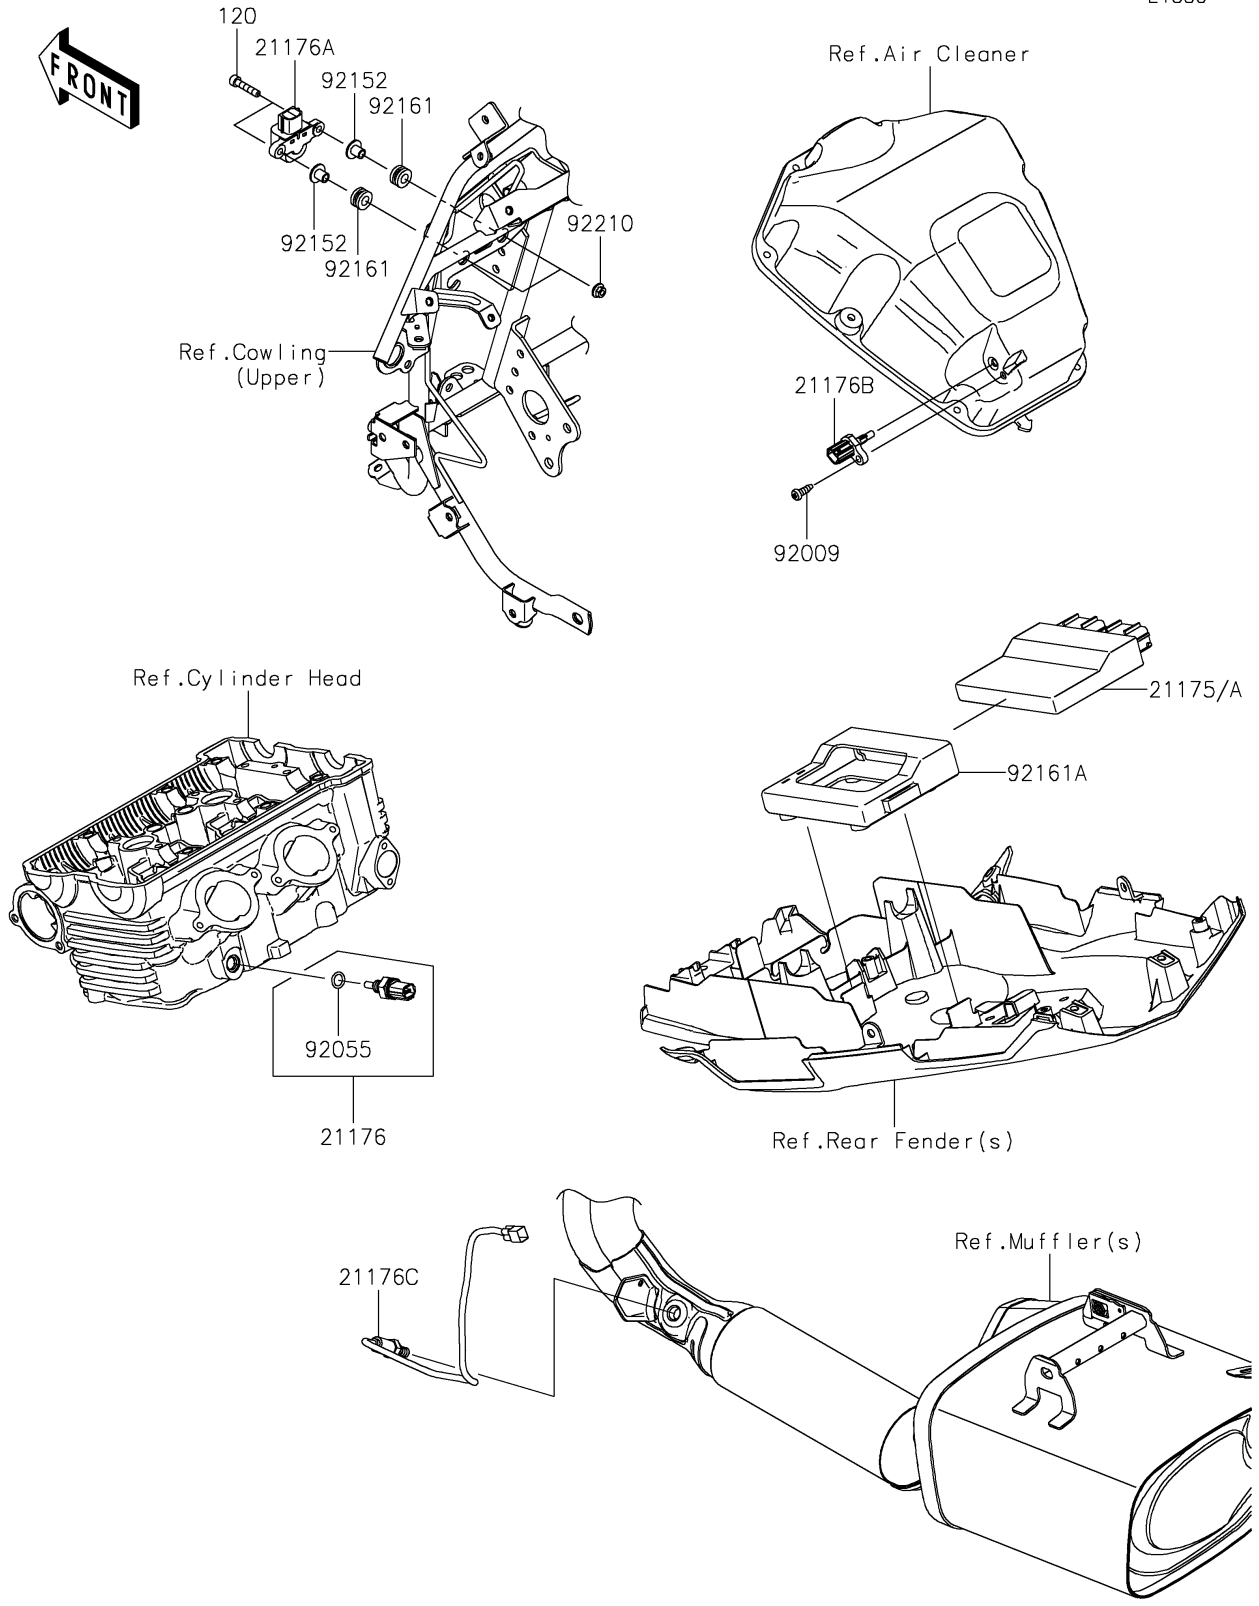

2022 VERSYS® 650 PARTS DIAGRAM

Fuel Injection

E1530

2022 VERSYS® 650 PARTS LIST

Fuel Injection

ITEM NAME	PART NUMBER	QUANTITY
CONTROL UNIT-ELECTRONIC (Ref # 21175)	21175-1741	1
CONTROL UNIT-ELECTRONIC (Ref # 21175A)	21175-1742	1
SENSOR,WATER TEMP (Ref # 21176)	21176-0009	1
SENSOR,VEHICLE-DOWN (Ref # 21176A)	21176-0026	1
SENSOR,AIR TEMPERATURE (Ref # 21176B)	21176-0048	1
SENSOR,OXYGEN (Ref # 21176C)	21176-0969	1
SCREW,TAPPING,5X16 (Ref # 92009)	92009-1984	1
RING-O,9.5X1.9 (Ref # 92055)	92055-0016	1
COLLAR (Ref # 92152)	92152-1592	2
DAMPER,8X16X8.6 (Ref # 92161)	92161-0685	2
DAMPER,ECU (Ref # 92161A)	92161-1854	1
NUT,FLANGED,5MM (Ref # 92210)	92210-0007	2
BOLT-SOCKET,5X25 (Ref # 120)	120CA0525	2