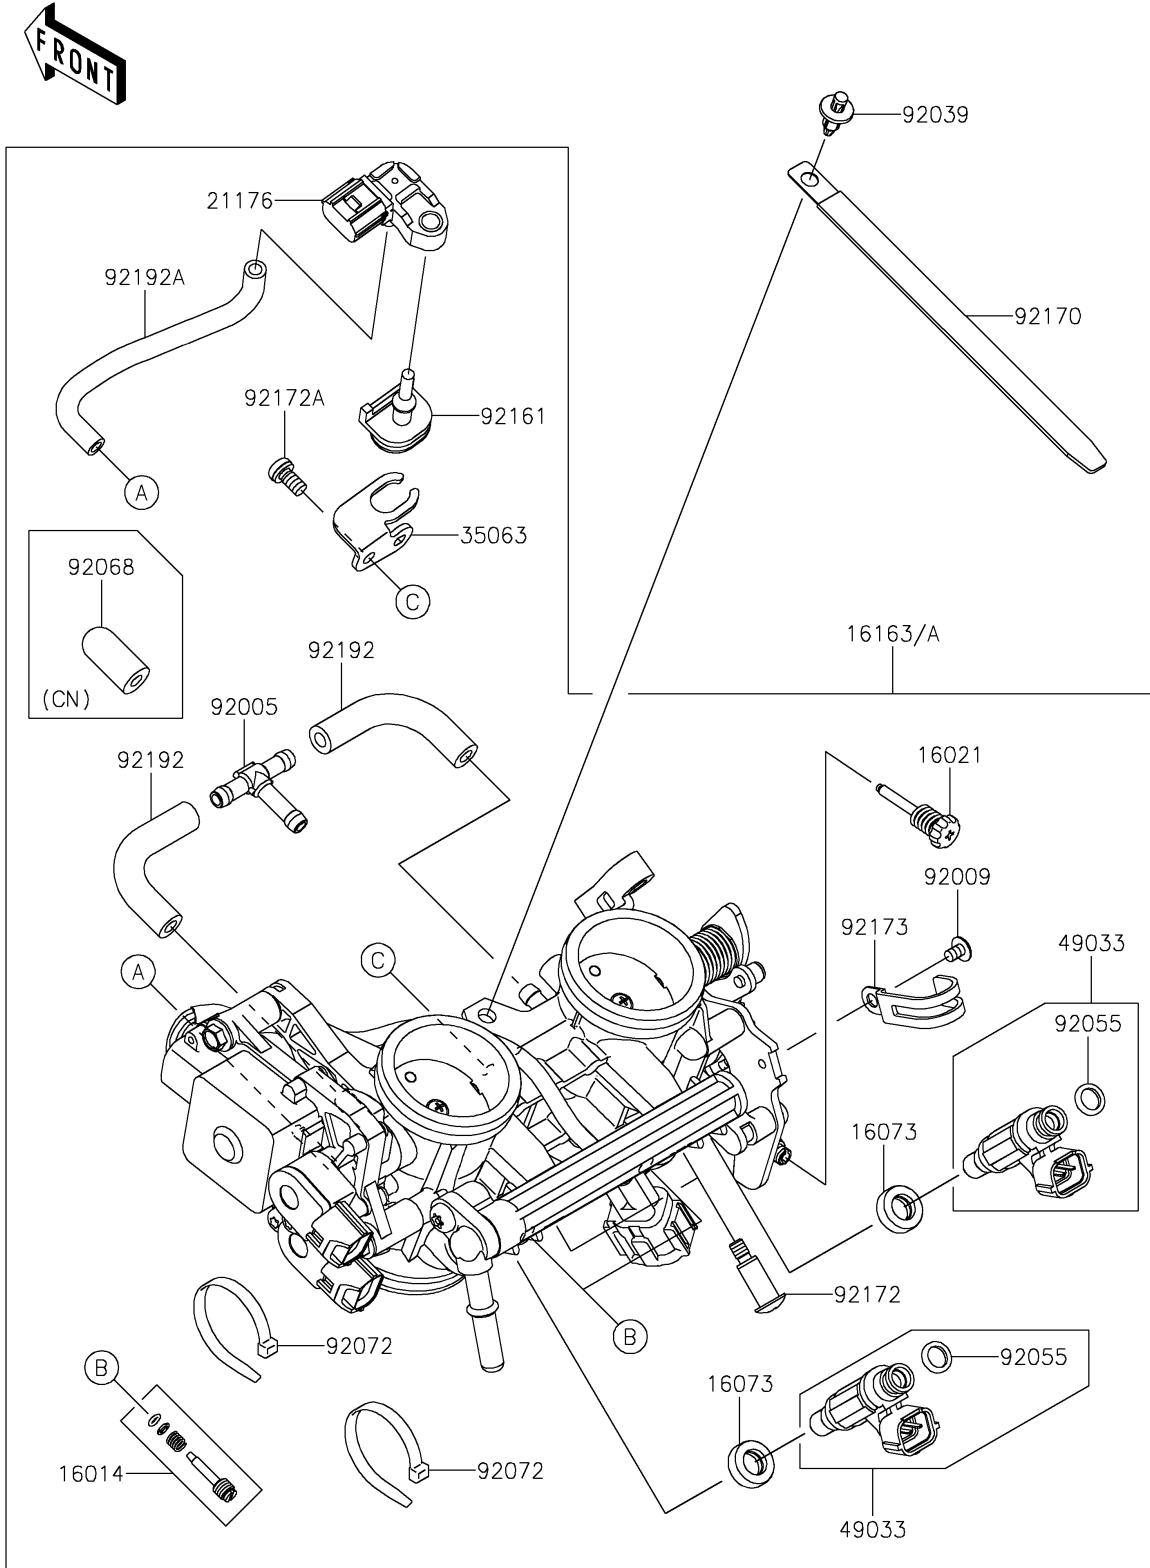

2022 VERSYS® 650 PARTS DIAGRAM

Throttle

E1510

2022 VERSYS® 650 PARTS LIST

Throttle

ITEM NAME	PART NUMBER	QUANTITY
SCREW-PILOT AIR (Ref # 16014)	16014-0002	2
SCREW-THROTTLE STOP (Ref # 16021)	16021-0033	1
INSULATOR (Ref # 16073)	16073-0129	2
THROTTLE-ASSY (Ref # 16163)	16163-1262	1
THROTTLE-ASSY (Ref # 16163A)	16163-1274	1
SENSOR,PRESSURE (Ref # 21176)	21176-0906	1
STAY (Ref # 35063)	35063-1528	1
NOZZLE-INJECTION (Ref # 49033)	49033-0568	2
FITTING,3WAY (Ref # 92005)	92005-0730	1
SCREW,CLAMP (Ref # 92009)	92009-1860	1
RIVET (Ref # 92039)	92039-0707	1
RING-O,INJECTION NOZZLE (Ref # 92055)	92055-0124	2
PLUG,12X25 (Ref # 92068)	92068-006	2
BAND,SUB-HARNESS (Ref # 92072)	92072-0012	2
DAMPER (Ref # 92161)	92161-0673	1
CLAMP,L=150 (Ref # 92170)	92170-1114	1
SCREW,PIPE INJECTION (Ref # 92172)	92172-0064	2
SCREW (Ref # 92172A)	92172-0393	1
CLAMP (Ref # 92173)	92173-0288	1
TUBE (Ref # 92192)	92192-1045	2
TUBE (Ref # 92192A)	92192-2368	1