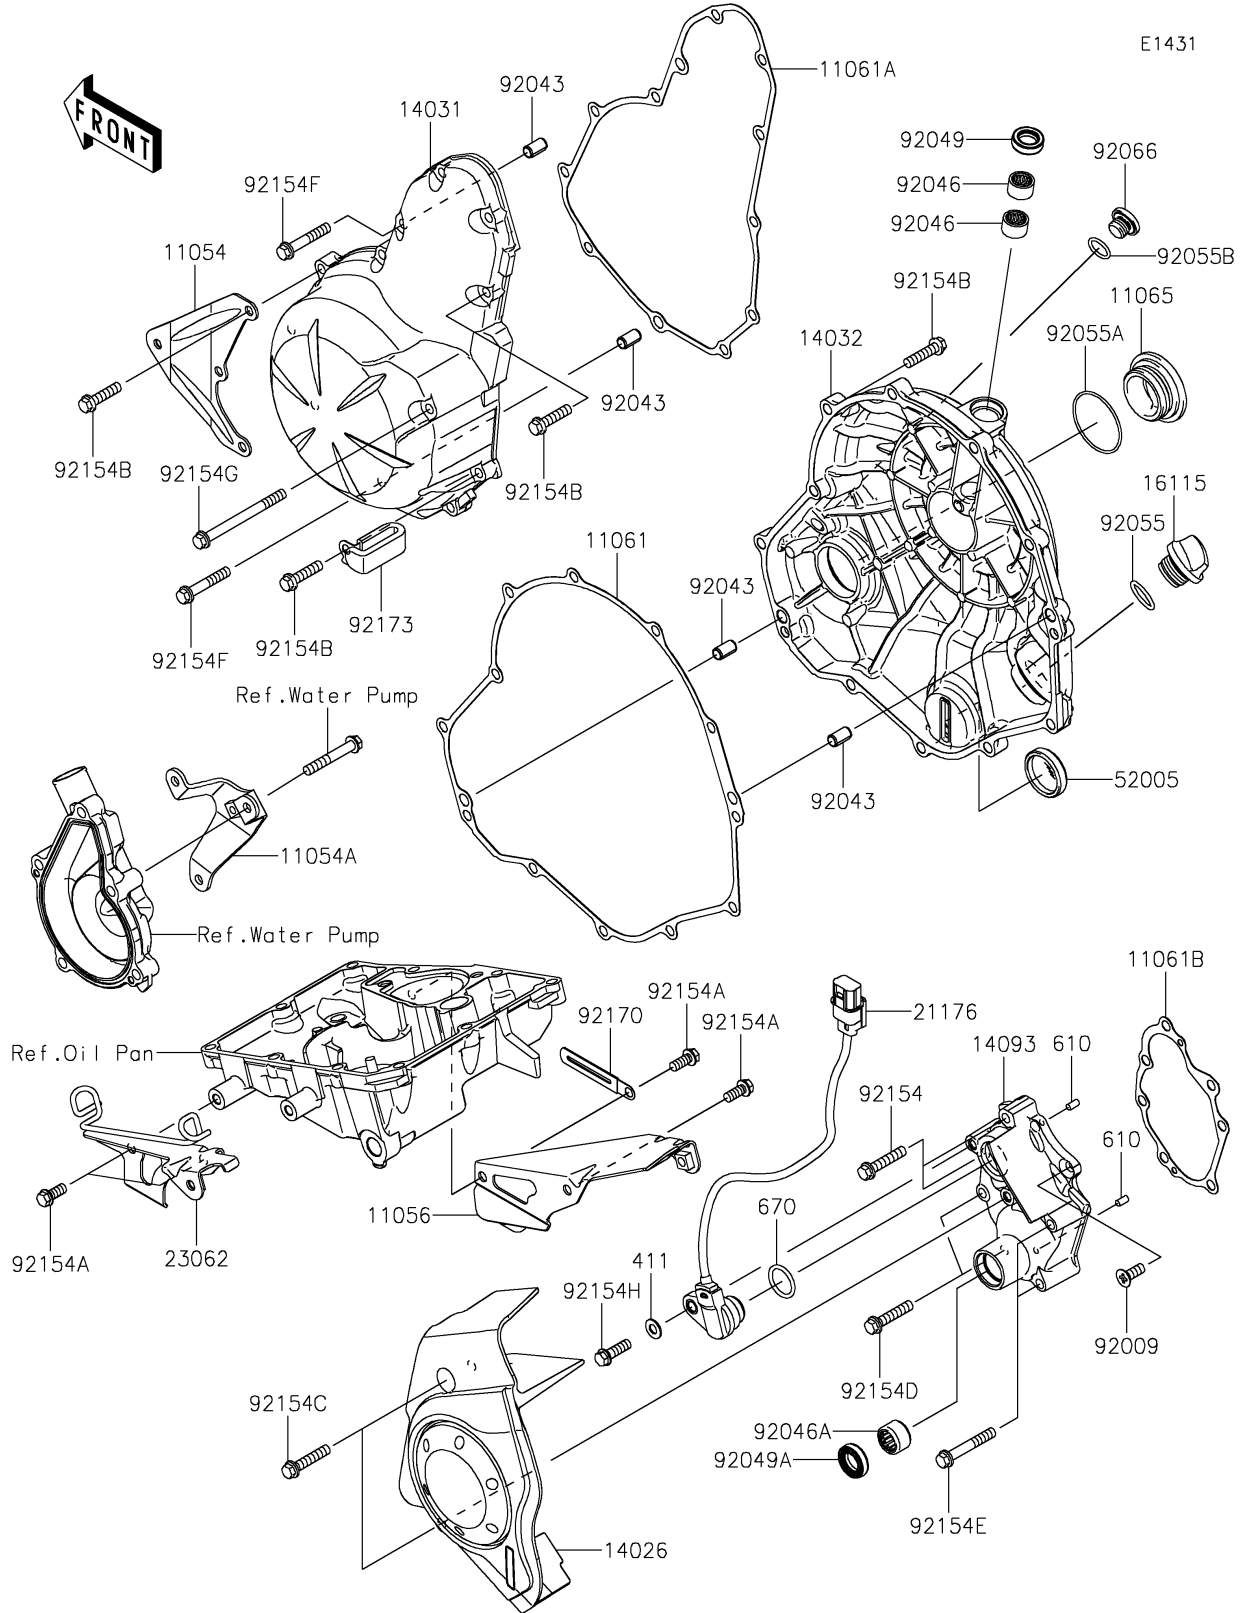

# 2022 VERSYS® 650 PARTS DIAGRAM

Engine Cover(s)

### Engine Cover(s)

ITEM NAME	PART NUMBER	QUANTITY
BRACKET,EX.COVER,UPP,LH (Ref # 11054)	11054-0420	1
BRACKET,EX.COVER,UPP,RH (Ref # 11054A)	11054-0421	1
BRACKET,EX.COVER,LWR,RH (Ref # 11056)	11056-4298	1
GASKET,CLUTCH COVER (Ref # 11061)	11061-0164	1
GASKET,GENERATOR COVER (Ref # 11061A)	11061-0165	1
GASKET,TRANSMISSION COVER (Ref # 11061B)	11061-0166	1
CAP (Ref # 11065)	11065-1325	1
COVER-CHAIN (Ref # 14026)	14026-0129	1
COVER-GENERATOR (Ref # 14031)	14031-0096	1
COVER-CLUTCH (Ref # 14032)	14032-0115	1
COVER,TRANSMISSION (Ref # 14093)	14093-1188	1
CAP-OIL FILLER (Ref # 16115)	16115-1053	1
SENSOR,GEAR POSITION (Ref # 21176)	21176-0820	1
BRACKET-COMP (Ref # 23062)	23062-1271	1
GAUGE,OIL LEVEL (Ref # 52005)	52005-0071	1
SCREW,6X16 (Ref # 92009)	92009-1360	1
PIN,6.2X8X14 (Ref # 92043)	92043-1263	4
BEARING-NEEDLE,HK1210FM (Ref # 92046)	92046-0034	2
BEARING-NEEDLE,HK1312 (Ref # 92046A)	92046-1148	1
SEAL-OIL,CLUTCH RELEASE (Ref # 92049)	92049-1475	1
SEAL-OIL,TC13225.5 (Ref # 92049A)	92049-1519	1
RING-O,19.8MM (Ref # 92055)	92055-0844	1
RING-O,39.4MM (Ref # 92055A)	92055-0849	1
RING-O,13.0X1.9 (Ref # 92055B)	92055-1011	1
PLUG,12X9.1 (Ref # 92066)	92066-0937	1
BOLT,FLANGED,6X30 (Ref # 92154)	92154-0727	2
BOLT,FLANGED,6X14 (Ref # 92154A)	92154-0777	4
BOLT,FLANGED,6X25 (Ref # 92154B)	92154-0819	21
BOLT,FLANGED,6X30 (Ref # 92154C)	92154-1772	2

## 2022 VERSYS® 650 PARTS LIST

### Engine Cover(s)

ITEM NAME	PART NUMBER	QUANTITY
BOLT,FLANGED,6X30 (Ref # 92154D)	92154-1773	2
BOLT,FLANGED,6X40 (Ref # 92154E)	92154-1774	2
BOLT,FLANGED,6X35 (Ref # 92154F)	92154-1779	2
BOLT,FLANGED,6X70 (Ref # 92154G)	92154-1780	1
BOLT,FLANGED,6X20 (Ref # 92154H)	92154-2130	1
CLAMP (Ref # 92170)	92170-1514	1
CLAMP (Ref # 92173)	92173-1689	1
WASHER-PLAIN,6MM (Ref # 411)	411AA0600	1
ROLLER,4X8 (Ref # 610)	610A0408	2
O RING,18MM (Ref # 670)	670D2018	1