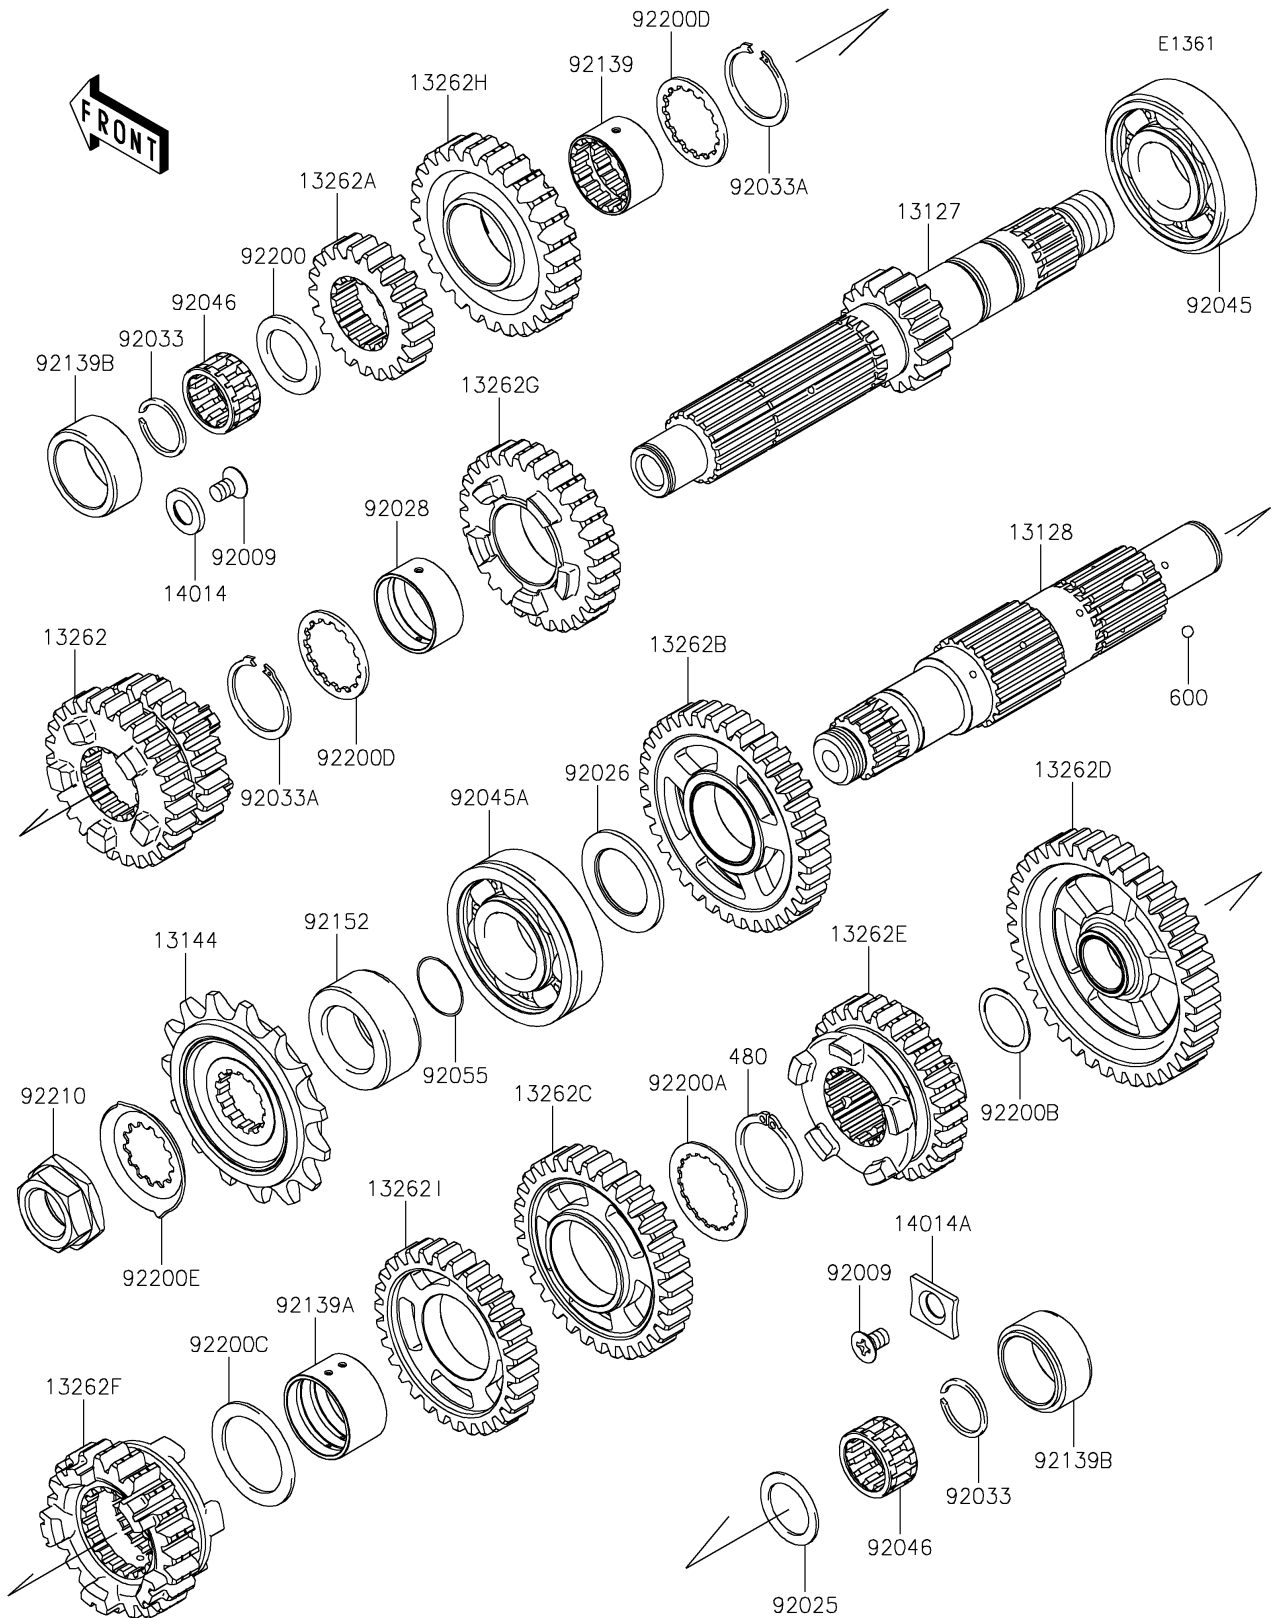

2022 VERSYS® 650 PARTS DIAGRAM

Transmission

2022 VERSYS® 650 PARTS LIST

Transmission

ITEM NAME	PART NUMBER	QUANTITY
SHAFT-TRANSMISSION INPUT,16T (Ref # 13127)	13127-0666	1
SHAFT-TRANSMISSION OUTPUT (Ref # 13128)	13128-0690	1
SPROCKET-OUTPUT,15T,#520 (Ref # 13144)	13144-0576	1
GEAR,INPUT 3RD&4TH,24T&27T (Ref # 13262)	13262-0819	1
GEAR,INPUT 2ND,21T (Ref # 13262A)	13262-0821	1
GEAR,OUTPUT 2ND,36T (Ref # 13262B)	13262-0826	1
GEAR,OUTPUT 3RD,32T (Ref # 13262C)	13262-0827	1
GEAR,OUTPUT LOW,39T (Ref # 13262D)	13262-0828	1
GEAR,OUTPUT 5TH,28T (Ref # 13262E)	13262-1229	1
GEAR,OUTPUT 6TH,23T (Ref # 13262F)	13262-1230	1
GEAR,INPUT 5TH,29T (Ref # 13262G)	13262-1275	1
GEAR,INPUT 6TH,27T (Ref # 13262H)	13262-1276	1
GEAR,OUTPUT 4TH,30T (Ref # 13262I)	13262-1580	1
PLATE-POSITION,9.5X17X2.3 (Ref # 14014)	14014-0019	1
PLATE-POSITION,RH (Ref # 14014A)	14014-0020	1
SCREW,6X10 (Ref # 92009)	92009-1375	2
SHIM,20.3X28X1.1 (Ref # 92025)	92025-1455	1
SPACER,25.3X39X2.0 (Ref # 92026)	92026-0715	1
BUSHING,INPUT GEAR (Ref # 92028)	92028-1449	1
RING-SNAP,20MM (Ref # 92033)	92033-015	2
RING-SNAP,25.9X30.6X1.2 (Ref # 92033A)	92033-1037	2
BEARING-BALL,25X62X17 (Ref # 92045)	92045-0042	1
BEARING-BALL,6305N2SH2 (Ref # 92045A)	92045-1224	1
BEARING-NEEDLE,KMJ20X26X13.8X1 (Ref # 92046)	92046-1185	2
RING-O,21.5X1.5 (Ref # 92055)	92055-0196	1
BUSHING,25X28.3X16.7 (Ref # 92139)	92139-0107	1
BUSHING,OUT 3RD&4TH GEAR (Ref # 92139A)	92139-0108	1
BUSHING,26X34X16.2 (Ref # 92139B)	92139-0713	2
COLLAR,25X40X17.2 (Ref # 92152)	92152-0972	1

2022 VERSYS® 650 PARTS LIST

Transmission

ITEM NAME	PART NUMBER	QUANTITY
WASHER,20.2X30X1.8 (Ref # 92200)	92200-0221	1
WASHER,30.3X38X1.0 (Ref # 92200A)	92200-0222	1
WASHER,20.2X25.0X0.5 (Ref # 92200B)	92200-0291	1
WASHER,29.9X40X1.5 (Ref # 92200C)	92200-0721	1
WASHER,28.5X34.0X1.5 (Ref # 92200D)	92200-1240	2
WASHER (Ref # 92200E)	92200-1932	1
NUT,20MM (Ref # 92210)	92210-0850	1
CIRCLIP (Ref # 480)	480J2900	1
BALL-STEEL,5/32 (Ref # 600)	600A0500	3