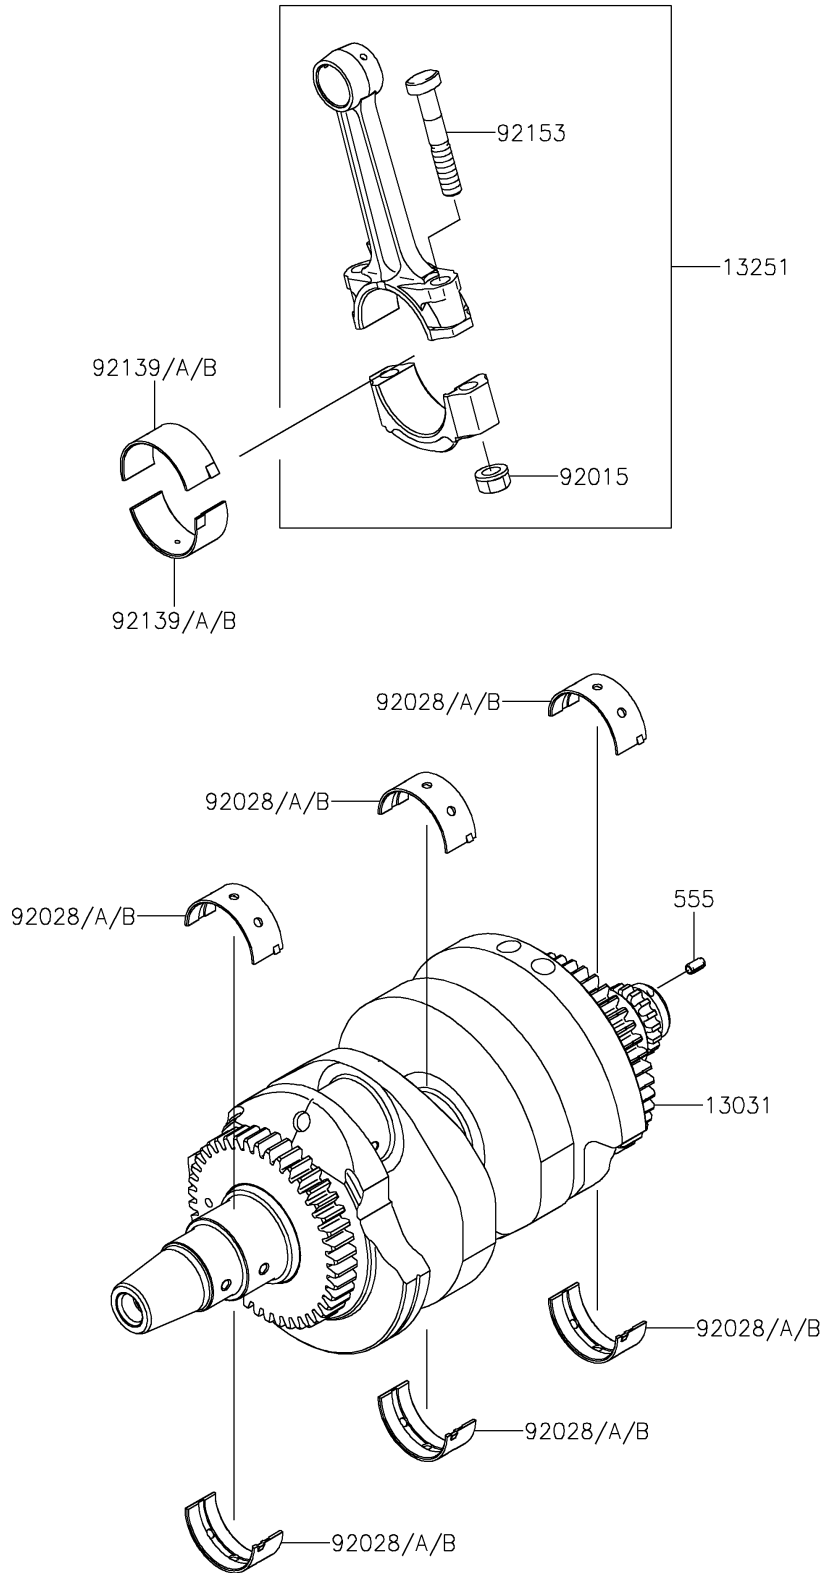

2022 VERSYS® 650 PARTS DIAGRAM

Crankshaft

E1321

2022 VERSYS® 650 PARTS LIST

Crankshaft

ITEM NAME	PART NUMBER	QUANTITY
CRANKSHAFT-COMP (Ref # 13031)	13031-0149	1
ROD-ASSY-CONNECTING,K (Ref # 13251)	13251-0010-KK	2
NUT,FLANGED,8MM (Ref # 92015)	92015-1311	4
BUSHING,CRANKSHAFT,BLUE (Ref # 92028)	92028-1903	6
BUSHING,CRANKSHAFT,BLACK (Ref # 92028A)	92028-1904	AR
BUSHING,CRANKSHAFT,BROWN (Ref # 92028B)	92028-1905	AR
BUSHING,CON-ROD,BLUE (Ref # 92139)	92139-0114	4
BUSHING,CON-ROD,BLACK (Ref # 92139A)	92139-0115	AR
BUSHING,CON-ROD,BROWN (Ref # 92139B)	92139-0116	AR
BOLT,CON-ROD,8X49 (Ref # 92153)	92153-0957	4
PIN-SPRING,4X8 (Ref # 555)	555A0408	1