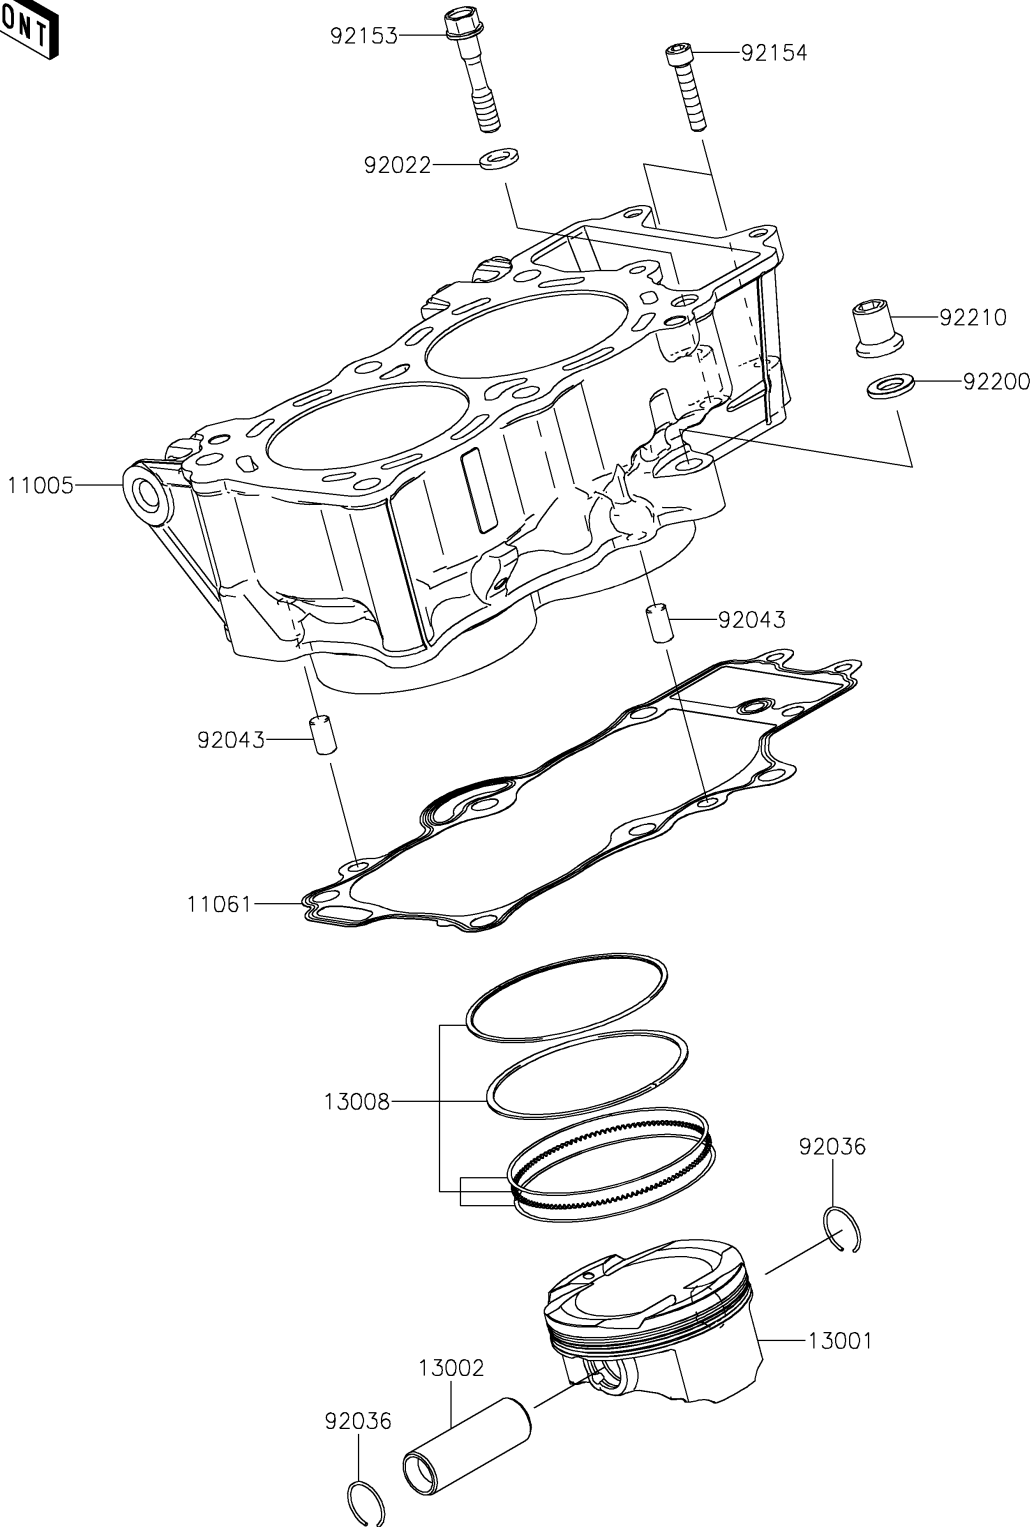

2022 VERSYS® 650 PARTS DIAGRAM

Cylinder/Piston(s)

E1120

2022 VERSYS® 650 PARTS LIST

Cylinder/Piston(s)

ITEM NAME	PART NUMBER	QUANTITY
CYLINDER-ENGINE (Ref # 11005)	11005-0580	1
GASKET,CYLINDER BASE (Ref # 11061)	11061-0171	1
PISTON-ENGINE (Ref # 13001)	13001-0760	2
PIN-PISTON (Ref # 13002)	13002-0007	2
RING-SET-PISTON (Ref # 13008)	13008-1196	2
WASHER,9X15.5X2 (Ref # 92022)	92022-1401	1
RING-SNAP,PISTON PIN (Ref # 92036)	92036-008	4
PIN,8X14 (Ref # 92043)	92043-1567	2
BOLT,8X43 (Ref # 92153)	92153-1011	1
BOLT,SOCKET,6X30 (Ref # 92154)	92154-0116	2
WASHER,10.5X19X2.3 (Ref # 92200)	92200-0363	1
NUT (Ref # 92210)	92210-0223	1