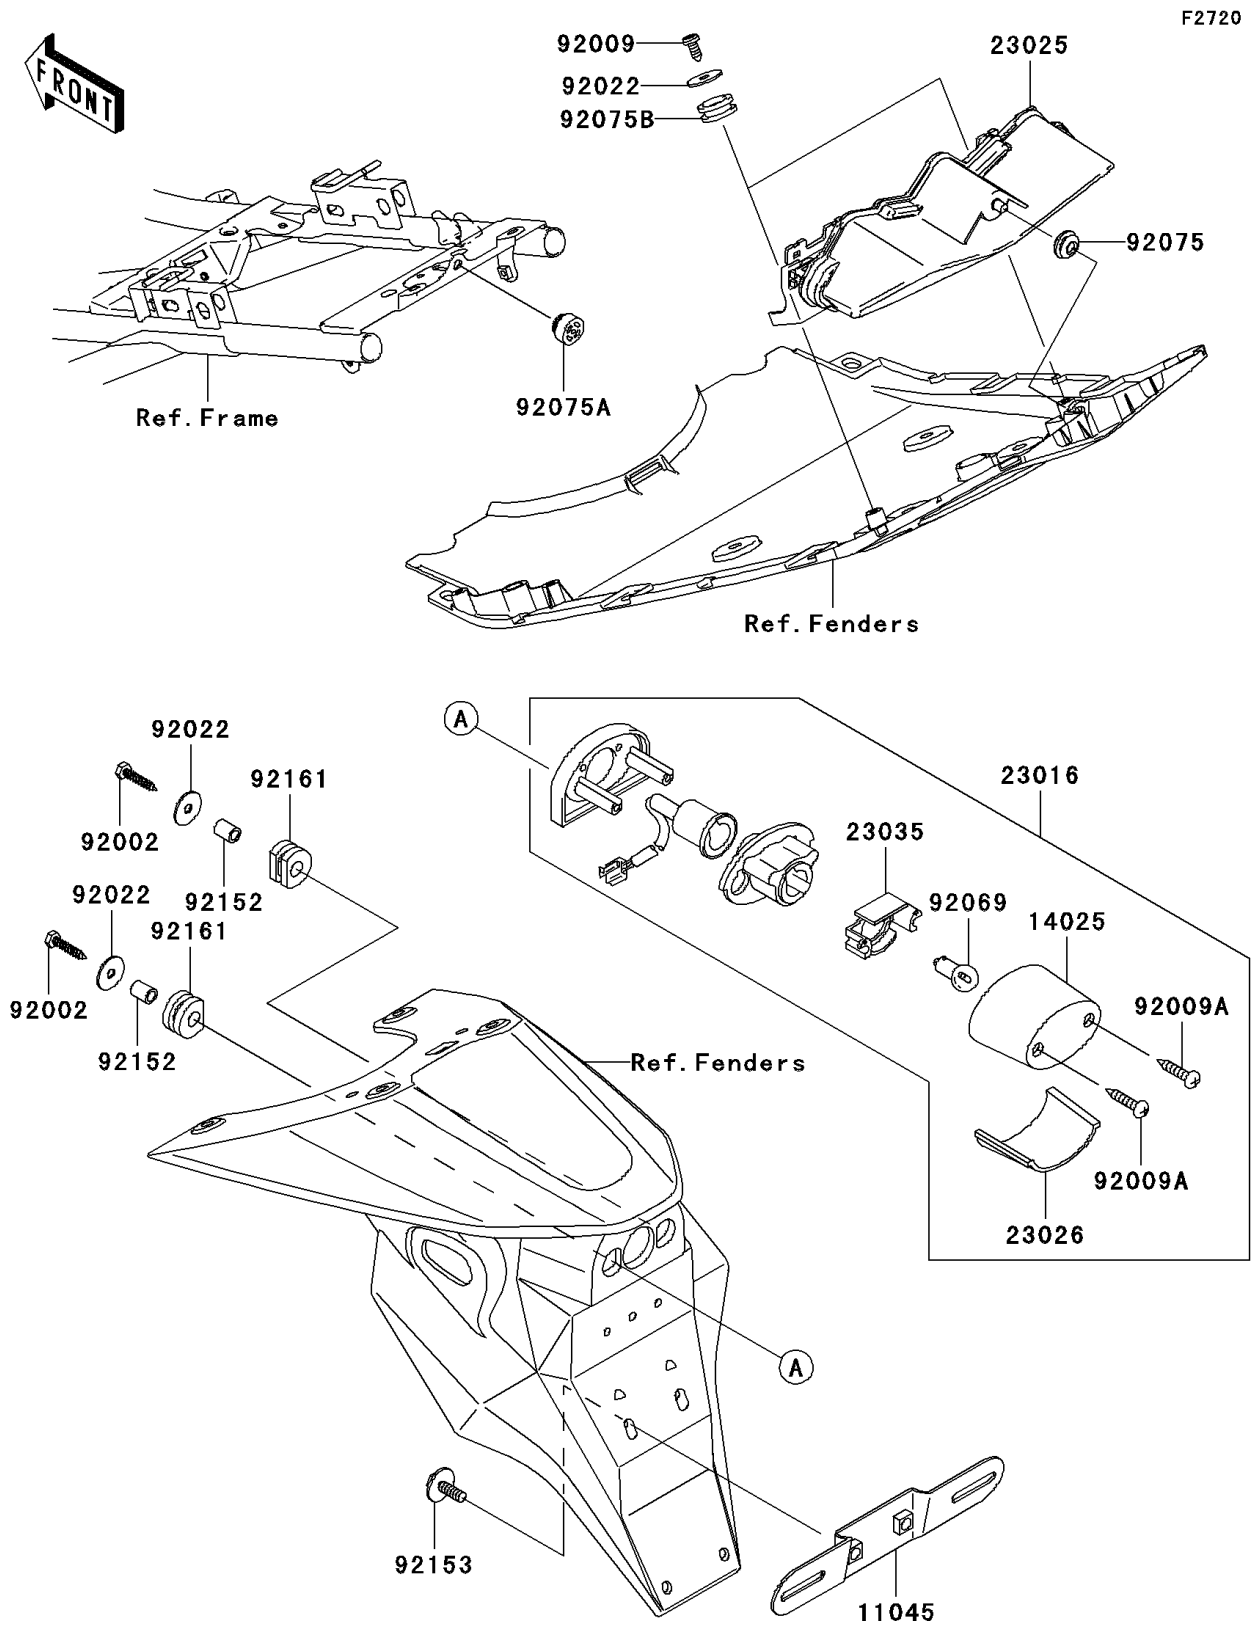

# 2006 Z1000 PARTS DIAGRAM

Taillight(s)

## 2006 Z1000 PARTS LIST

### Taillight(s)

ITEM NAME	PART NUMBER	QUANTITY
BRACKET,LICENSE (Ref # 11045)	11045-1387	1
COVER,LICENSE LAMP (Ref # 14025)	14025-1725	1
LAMP-ASSY,LICENSE (Ref # 23016)	23016-1200	1
LAMP-TAIL (Ref # 23025)	23025-1332	1
LENS,LICENSE LAMP (Ref # 23026)	23026-1064	1
REFLECTOR-LAMP,LICENSE (Ref # 23035)	23035-1066	1
BOLT,TAPPING,5X25 (Ref # 92002)	92002-1831	2
SCREW,TAPPING,5X12,BLACK (Ref # 92009)	92009-1138	2
SCREW,TAPPING,4X20 (Ref # 92009A)	92009-1378	2
WASHER,5.5X20X1.2 (Ref # 92022)	92022-1581	4
BULB,12V 5W (Ref # 92069)	92069-1055	1
DAMPER (Ref # 92075)	92075-1011	1
DAMPER (Ref # 92075A)	92075-1598	1
DAMPER (Ref # 92075B)	92075-1634	2
COLLAR,6X9X11.5 (Ref # 92152)	92152-1458	2
BOLT,6X16 (Ref # 92153)	92153-0684	2
DAMPER (Ref # 92161)	92161-1313	2