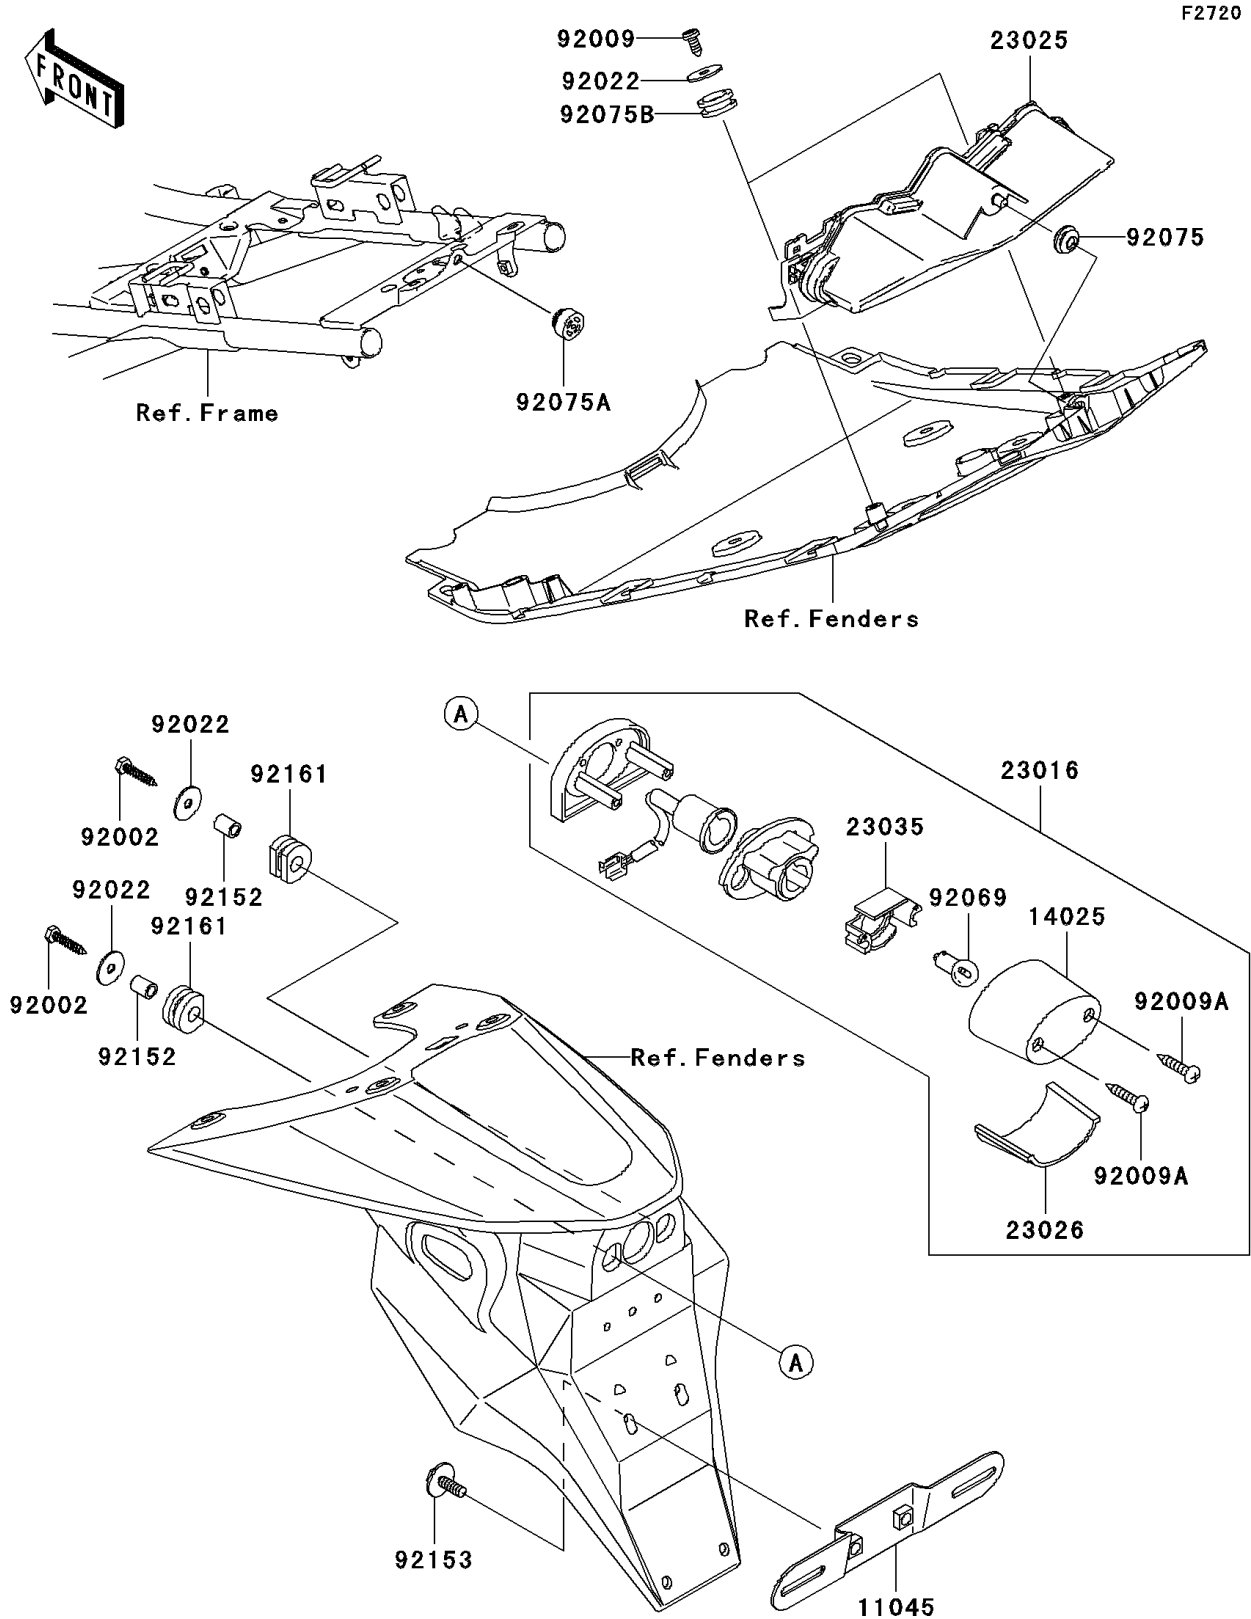

2006 Z1000 PARTS DIAGRAM

Taillight(s)

2006 Z1000 PARTS LIST

Taillight(s)

ITEM NAME	PART NUMBER	QUANTITY
BRACKET,LICENSE (Ref # 11045)	11045-1387	1
COVER,LICENSE LAMP (Ref # 14025)	14025-1725	1
LAMP-ASSY,LICENSE (Ref # 23016)	23016-1200	1
LAMP-TAIL (Ref # 23025)	23025-1332	1
LENS,LICENSE LAMP (Ref # 23026)	23026-1064	1
REFLECTOR-LAMP,LICENSE (Ref # 23035)	23035-1066	1
BOLT,TAPPING,5X25 (Ref # 92002)	92002-1831	2
SCREW,TAPPING,5X12,BLACK (Ref # 92009)	92009-1138	2
SCREW,TAPPING,4X20 (Ref # 92009A)	92009-1378	2
WASHER,5.5X20X1.2 (Ref # 92022)	92022-1581	4
BULB,12V 5W (Ref # 92069)	92069-1055	1
DAMPER (Ref # 92075)	92075-1011	1
DAMPER (Ref # 92075A)	92075-1598	1
DAMPER (Ref # 92075B)	92075-1634	2
COLLAR,6X9X11.5 (Ref # 92152)	92152-1458	2
BOLT,6X16 (Ref # 92153)	92153-0684	2
DAMPER (Ref # 92161)	92161-1313	2