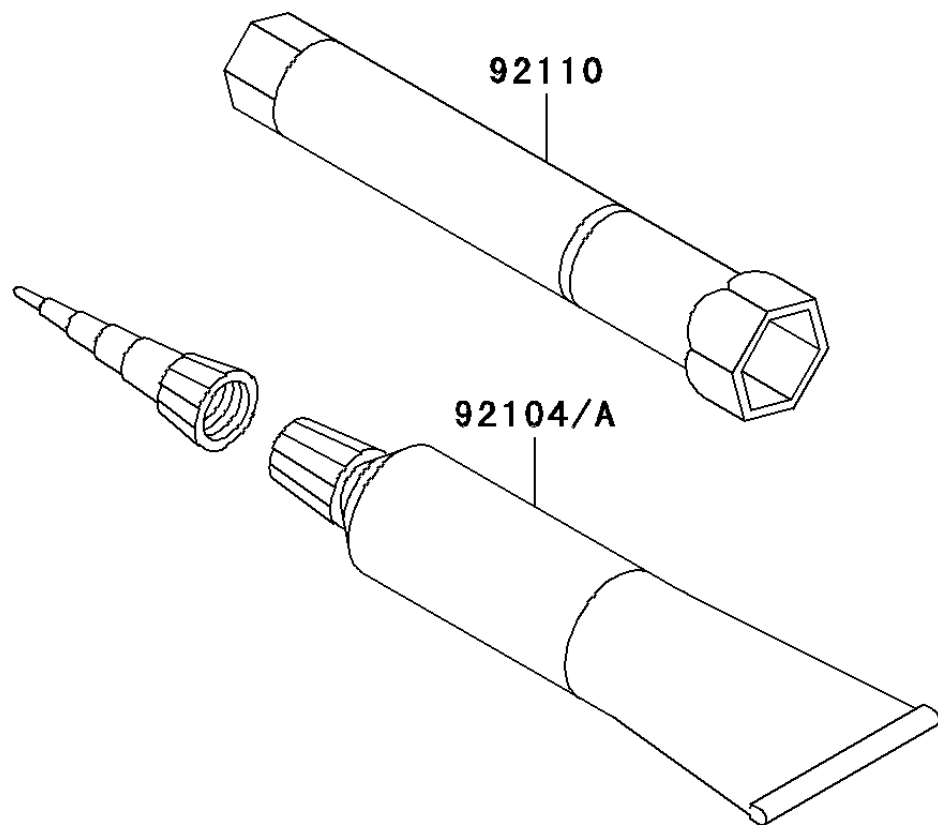

2010 KLX140L (CANADA ONLY)

PARTS DIAGRAM

Owner's Tools

F2810

2010 KLX140L (CANADA ONLY)

PARTS LIST

Owner's Tools

ITEM NAME	PART NUMBER	QUANTITY
GASKET-LIQUID,TB1211F,CLEAR (Ref # 92104)	92104-0004	1
GASKET-LIQUID,TB1216B,BLACK (Ref # 92104A)	92104-1064	1
TOOL-WRENCH,BOX,16MM (Ref # 92110)	92110-1206	1