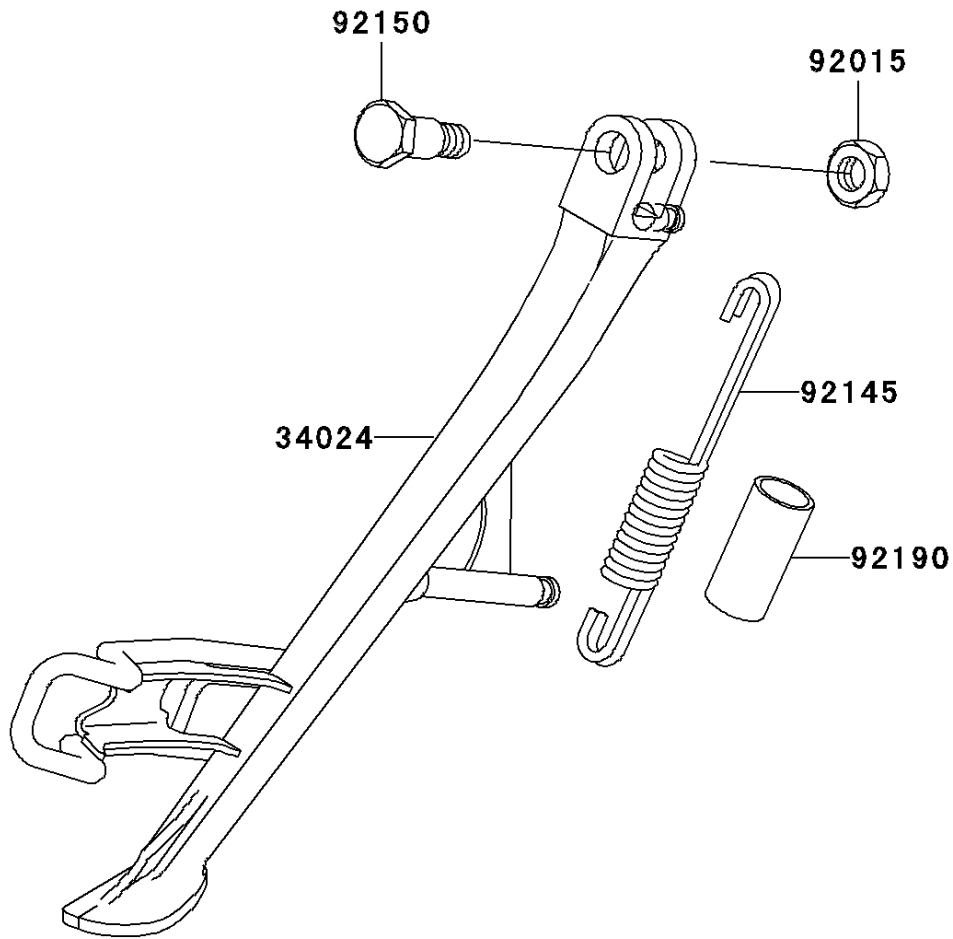

# 2006 Z1000 PARTS DIAGRAM

Stand(s)

F2190

## 2006 Z1000 PARTS LIST

Stand(s)

ITEM NAME	PART NUMBER	QUANTITY
STAND-SIDE (Ref # 34024)	34024-0006	1
NUT,LOCK,10MM,BLACK (Ref # 92015)	92015-1188	1
SPRING,SIDE STAND (Ref # 92145)	92145-0071	1
BOLT,SIDE STAND (Ref # 92150)	92150-1941	1
TUBE,18X21X60 (Ref # 92190)	92190-1181	1