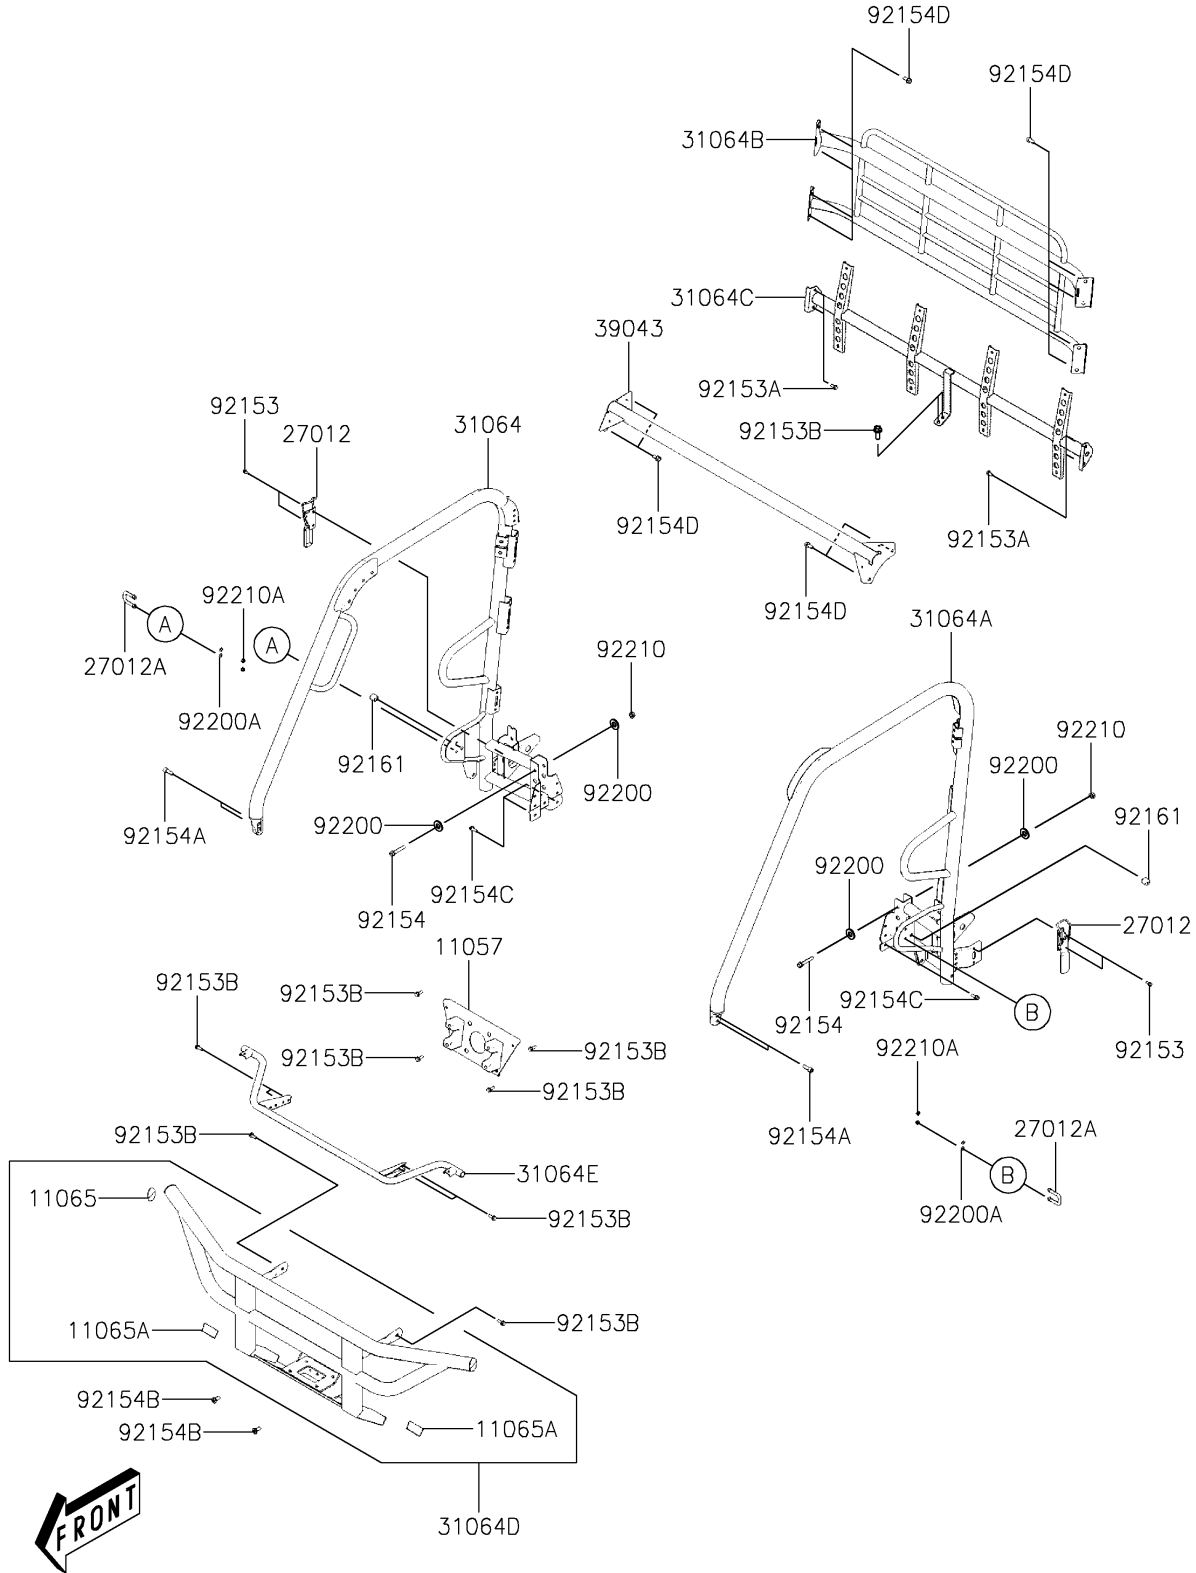

2022 Mule PRO-MX PARTS DIAGRAM

Guards/Cab Frame

F2681

2022 Mule PRO-MX PARTS LIST

Guards/Cab Frame

ITEM NAME	PART NUMBER	QUANTITY
BRACKET,STABILIZER (Ref # 11057)	11057-Y015	1
CAP,FR BUMPER,END (Ref # 11065)	11065-Y043	2
CAP,FR BUMPER (Ref # 11065A)	11065-Y044	2
HOOK,SIDE (Ref # 27012)	27012-Y005	2
HOOK,DOOR (Ref # 27012A)	27012-Y007	2
PIPE-COMP,ROOF,RH (Ref # 31064)	31064-Y013	1
PIPE-COMP,ROOF,LH (Ref # 31064A)	31064-Y014	1
PIPE-COMP,REAR,UPP (Ref # 31064B)	31064-Y015	1
PIPE-COMP,REAR,LWR (Ref # 31064C)	31064-Y016	1
PIPE-COMP,FR BUMPER (Ref # 31064D)	31064-Y017	1
PIPE-COMP,FR COVER (Ref # 31064E)	31064-Y018	1
CROSSMEMBER-COMP,ROOF (Ref # 39043)	39043-Y002	1
BOLT,FLANGE,6X16 (Ref # 92153)	92153-Y025	4
BOLT,FLANGE,8X16 (Ref # 92153A)	92153-Y032	4
BOLT,FLANGE,8X20 (Ref # 92153B)	92153-Y033	12
BOLT,FLANGE,10X60 (Ref # 92154)	92154-Y091	2
BOLT,SOCKET,10X28 (Ref # 92154A)	92154-Y098	4
BOLT,10X23 (Ref # 92154B)	92154-Y178	2
BOLT,FLANGE,8X25 (Ref # 92154C)	92154-Y195	4
BOLT,FLANGE,10X20 (Ref # 92154D)	92154-Y197	12
DAMPER,ROPS (Ref # 92161)	92161-Y050	2
WASHER,10MM (Ref # 92200)	92200-Y020	4
WASHER,6MM (Ref # 92200A)	92200-Y106	4
NUT,10MM (Ref # 92210)	92210-Y009	2
NUT,6MM (Ref # 92210A)	92210-Y087	4