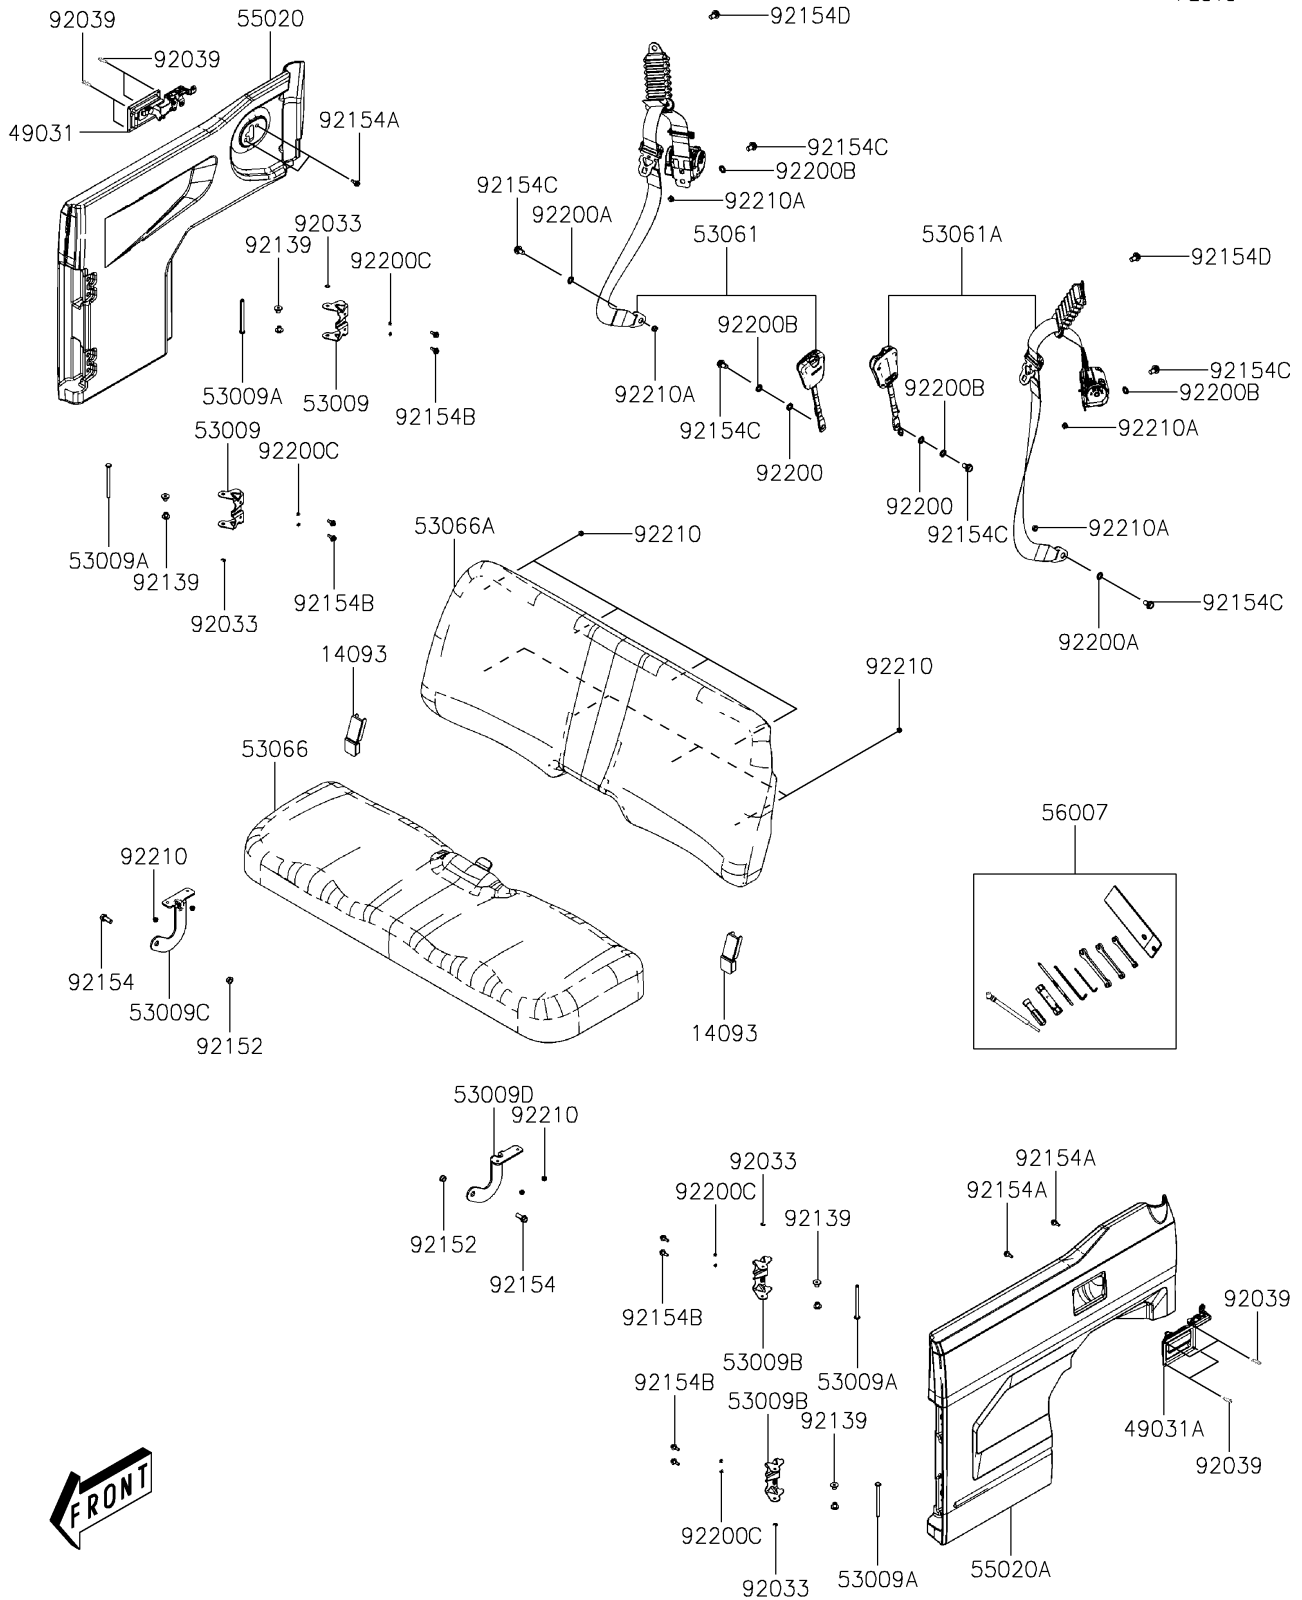

2022 Mule PRO-MX PARTS DIAGRAM

Seat

F2510

2022 Mule PRO-MX PARTS LIST

Seat

ITEM NAME	PART NUMBER	QUANTITY
COVER,SEAT (Ref # 14093)	14093-Y028	2
LATCH,RH (Ref # 49031)	49031-Y001	1
LATCH,LH (Ref # 49031A)	49031-Y002	1
HINGE,RH (Ref # 53009)	53009-Y002	2
HINGE (Ref # 53009A)	53009-Y003	4
HINGE,LH (Ref # 53009B)	53009-Y004	2
HINGE,SEAT,RH (Ref # 53009C)	53009-Y005	1
HINGE,SEAT,LH (Ref # 53009D)	53009-Y006	1
BELT-SEAT,RH (Ref # 53061)	53061-Y004	1
BELT-SEAT,LH (Ref # 53061A)	53061-Y005	1
SEAT-ASSY,BOTTOM (Ref # 53066)	53066-Y006	1
SEAT-ASSY,BACK (Ref # 53066A)	53066-Y008	1
GUARD,RH,S.BLACK (Ref # 55020)	55020-Y020-933	1
GUARD,LH,S.BLACK (Ref # 55020A)	55020-Y021-933	1
TOOL-KIT (Ref # 56007)	56007-Y005	1
RING-SNAP (Ref # 92033)	92033-Y040	4
RIVET,4.8X12.8 (Ref # 92039)	92039-Y005	8
BUSHING (Ref # 92139)	92139-Y014	8
COLLAR (Ref # 92152)	92152-Y066	2
BOLT,FLANGE,10X25 (Ref # 92154)	92154-Y139	2
BOLT,FLANGE,6X14 (Ref # 92154A)	92154-Y153	4
BOLT,FLANGE,6X18 (Ref # 92154B)	92154-Y154	8
BOLT (Ref # 92154C)	92154-Y170	6
BOLT (Ref # 92154D)	92154-Y171	2
WASHER,12MM (Ref # 92200)	92200-Y003	2
WASHER,THRUST,12X30X1 (Ref # 92200A)	92200-Y075	2
WASHER,12MM (Ref # 92200B)	92200-Y096	4
WASHER,DOOR (Ref # 92200C)	92200-Y105	8
NUT,6MM (Ref # 92210)	92210-Y026	12

2022 Mule PRO-MX PARTS LIST

Seat

ITEM NAME	PART NUMBER	QUANTITY
NUT (Ref # 92210A)	92210-Y081	4