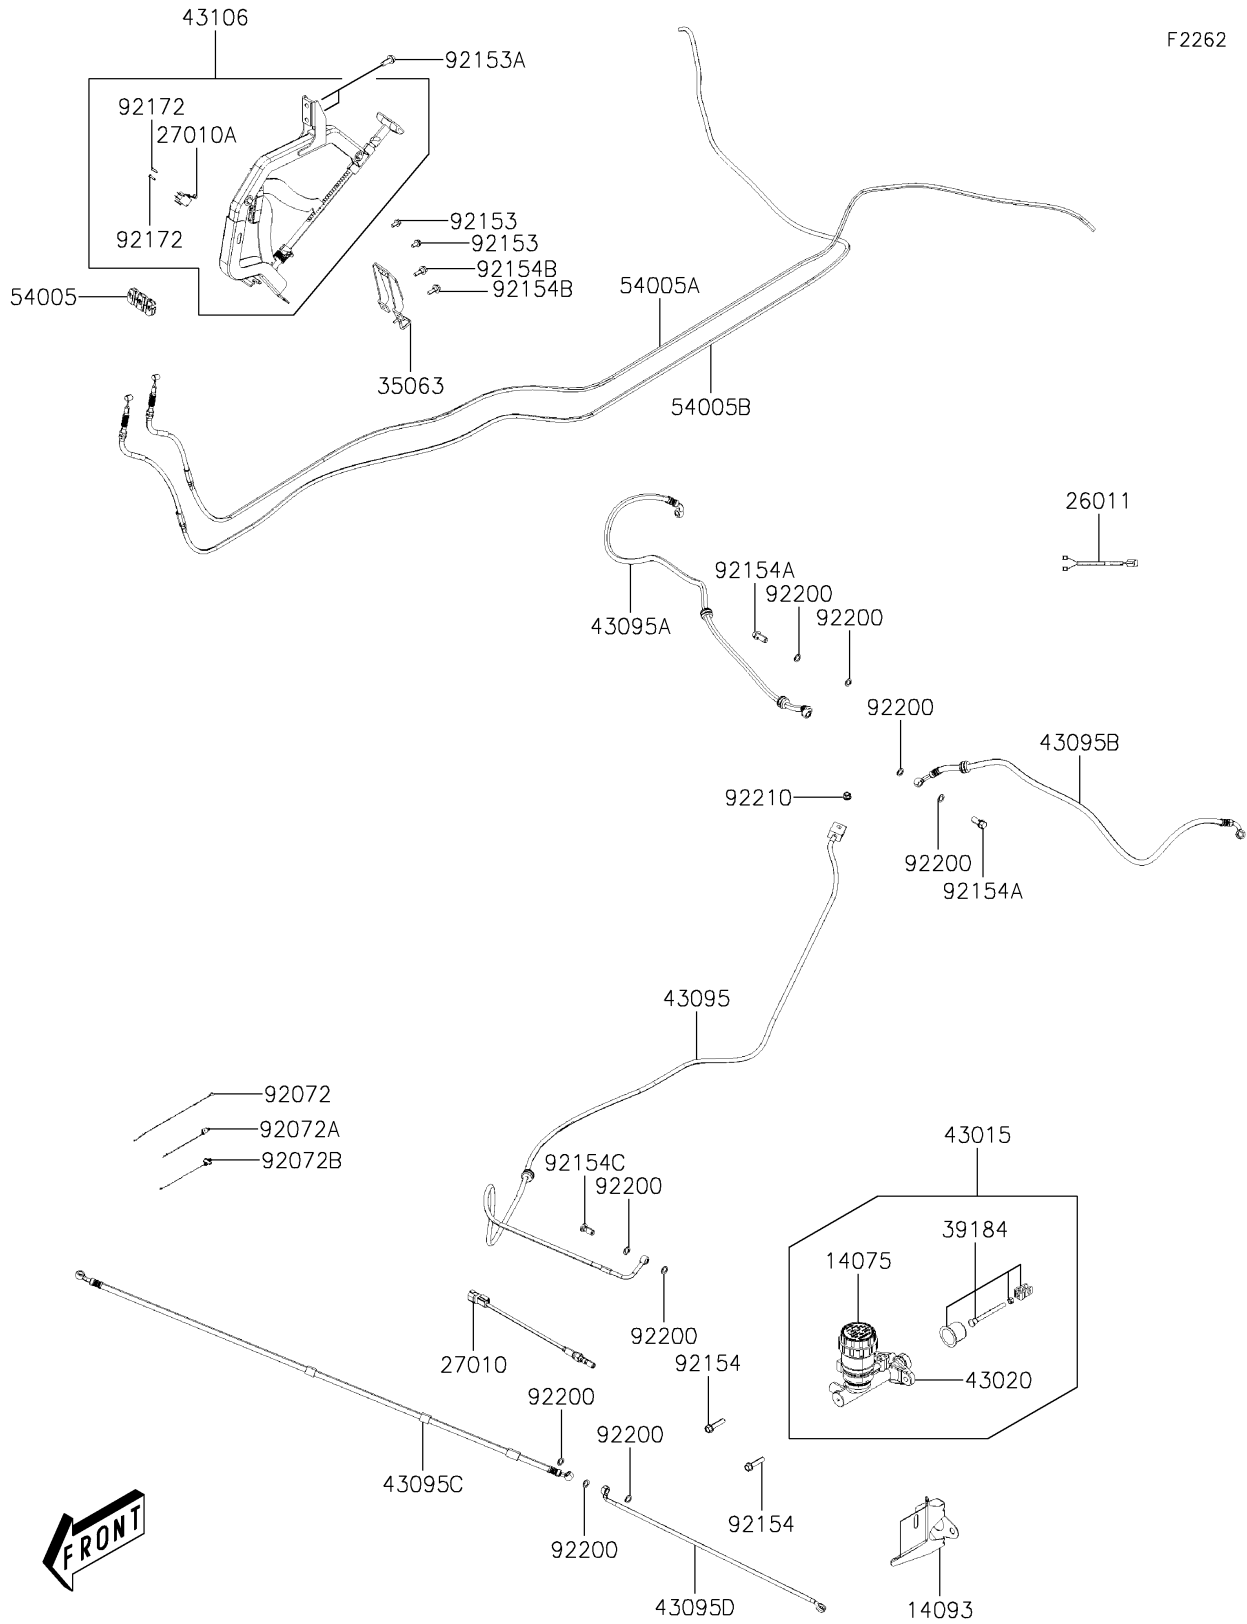

2022 Mule PRO-MX PARTS DIAGRAM

Brake Piping

F2262

2022 Mule PRO-MX PARTS LIST

Brake Piping

ITEM NAME	PART NUMBER	QUANTITY
CAP-ASSY (Ref # 14075)	14075-Y007	1
COVER,MASTER CYLINDER (Ref # 14093)	14093-Y008	1
WIRE-LEAD,PARKING SW (Ref # 26011)	26011-Y014	1
SWITCH,BRAKE PRESSURE (Ref # 27010)	27010-Y016	1
SWITCH (Ref # 27010A)	27010-Y017	1
STAY,PARKING BRAKE ASSY (Ref # 35063)	35063-Y042	1
BRACKET-ASSY (Ref # 39184)	39184-Y001	1
CYLINDER-ASSY-MASTER (Ref # 43015)	43015-Y007	1
PISTON-COMP-BRAKE (Ref # 43020)	43020-Y004	1
HOSE-BRAKE,RR (Ref # 43095)	43095-Y019	1
HOSE-BRAKE,RR,RH (Ref # 43095A)	43095-Y020	1
HOSE-BRAKE,RR,LH (Ref # 43095B)	43095-Y021	1
HOSE-BRAKE,FR,RH (Ref # 43095C)	43095-Y022	1
HOSE-BRAKE,FR,LH (Ref # 43095D)	43095-Y023	1
LEVER-ASSY-PARKING BRAKE (Ref # 43106)	43106-Y001	1
CABLE-BRAKE,PARKING (Ref # 54005)	54005-Y003	1
CABLE-BRAKE,PARKING,RH (Ref # 54005A)	54005-Y004	1
CABLE-BRAKE,PARKING,LH (Ref # 54005B)	54005-Y005	1
BAND (Ref # 92072)	92072-Y011	2
BAND (Ref # 92072A)	92072-Y020	2
BAND (Ref # 92072B)	92072-Y021	2
BOLT,FLANGE,6X12 (Ref # 92153)	92153-Y023	2
BOLT,FLANGE,8X20 (Ref # 92153A)	92153-Y033	2
BOLT,FLANGE,8X35 (Ref # 92154)	92154-Y021	2
BOLT,10X22 (Ref # 92154A)	92154-Y114	2
BOLT,6X20 (Ref # 92154B)	92154-Y179	2
BOLT,OIL (Ref # 92154C)	92154-Y184	1
SCREW (Ref # 92172)	92172-Y082	2
WASHER (Ref # 92200)	92200-Y015	9

2022 Mule PRO-MX PARTS LIST

Brake Piping

ITEM NAME	PART NUMBER	QUANTITY
NUT,8MM (Ref # 92210)	92210-Y076	1