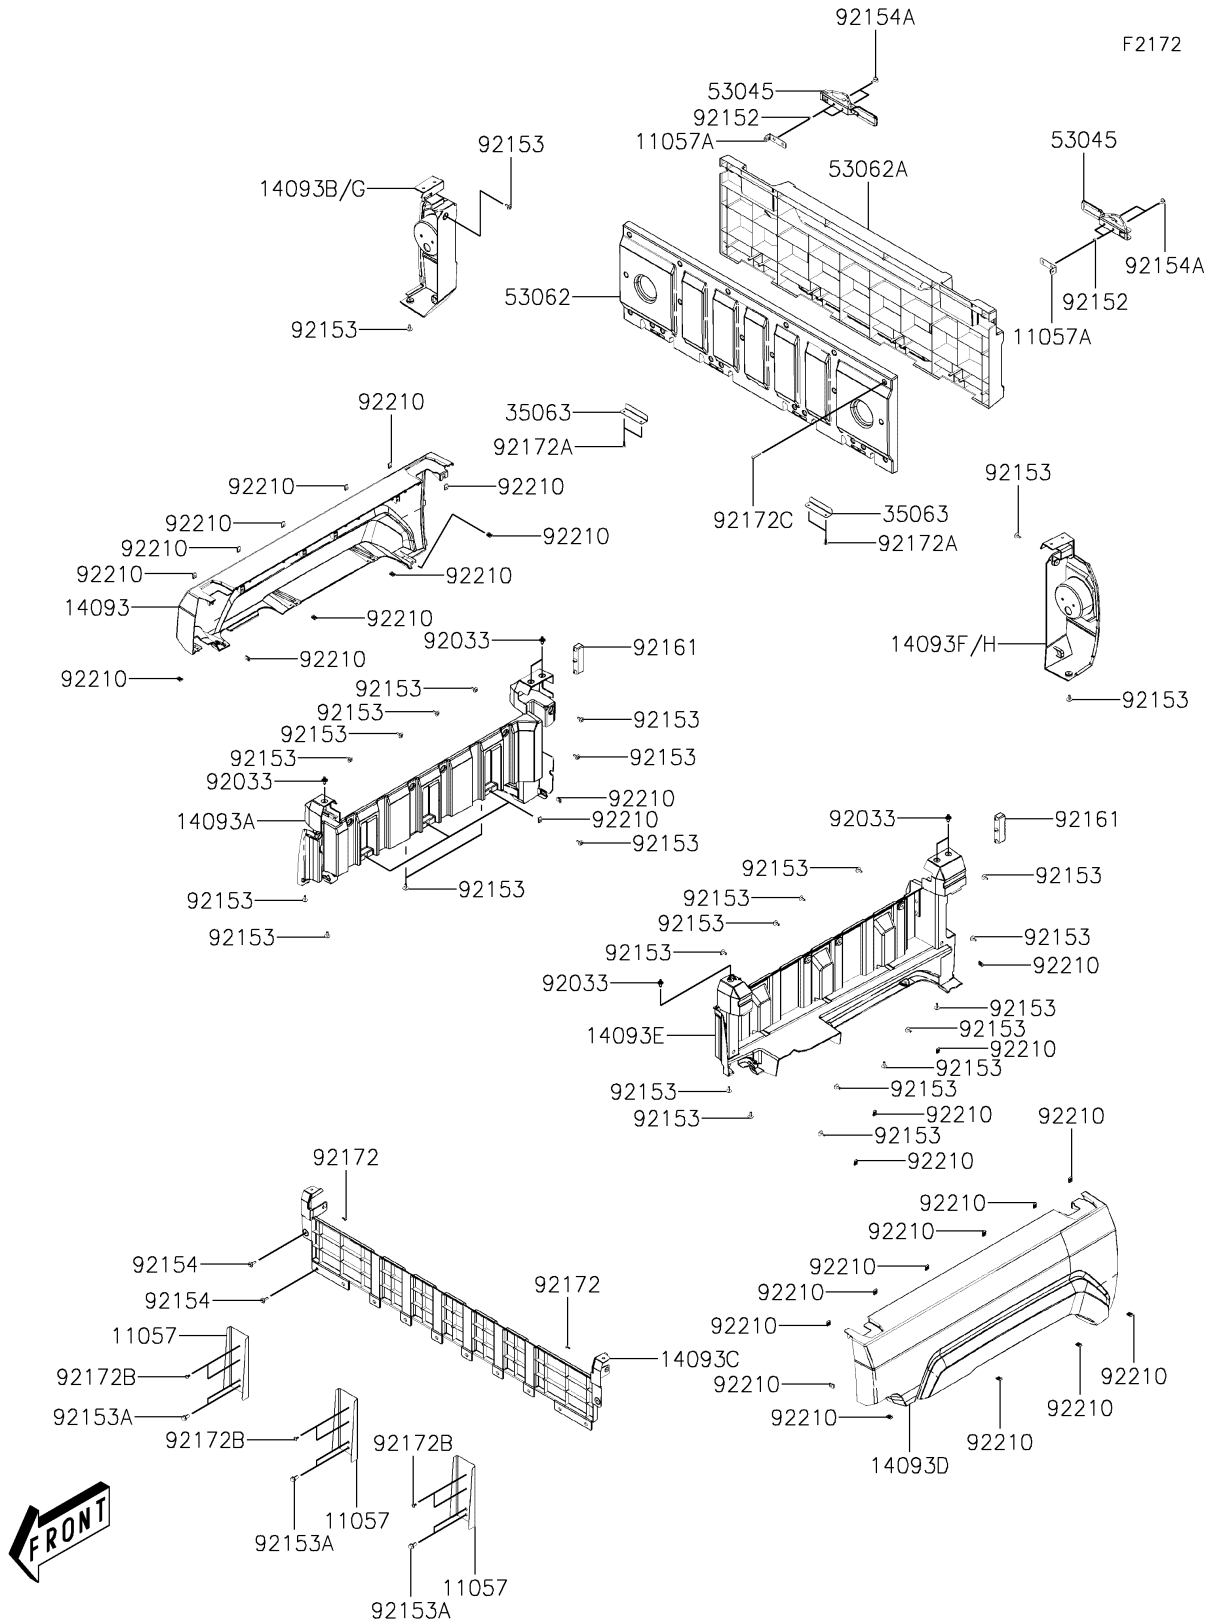

2022 Mule PRO-MX PARTS DIAGRAM

Rear Fender(s)

2022 Mule PRO-MX PARTS LIST

Rear Fender(s)

ITEM NAME	PART NUMBER	QUANTITY
BRACKET,CARGO BED (Ref # 11057)	11057-Y016	3
BRACKET,STOPPER (Ref # 11057A)	11057-Y018	2
COVER,SIDE,OUTER,RH,S.BLACK (Ref # 14093)	14093-Y031-933	1
COVER,SIDE,INNER,RH,S.BLACK (Ref # 14093A)	14093-Y032-933	1
COVER,TAIL LIGHT,RH,S.BLACK (Ref # 14093B)	14093-Y033-933	1
COVER,FRONT CARRIER (Ref # 14093C)	14093-Y034	1
COVER,SIDE,OUTER,LH,S.BLACK (Ref # 14093D)	14093-Y035-933	1
COVER,SIDE,INNER,LH,S.BLACK (Ref # 14093E)	14093-Y036-933	1
COVER,TAIL LIGHT,LH,S.BLACK (Ref # 14093F)	14093-Y037-933	1
STAY,HINGE (Ref # 35063)	35063-Y044	2
HOOK-ASSY (Ref # 53045)	53045-Y002	2
GATE-TAIL,INNER (Ref # 53062)	53062-Y002	1
GATE-TAIL,OUTER,S.BLACK (Ref # 53062A)	53062-Y003-933	1
RING-SNAP (Ref # 92033)	92033-Y033	6
COLLAR,TAIL GATE (Ref # 92152)	92152-Y075	4
BOLT,5X16 (Ref # 92153)	92153-Y013	30
BOLT,FLANGE,8X16 (Ref # 92153A)	92153-Y032	6
BOLT,6X18 (Ref # 92154)	92154-Y177	12
BOLT,6X20 (Ref # 92154A)	92154-Y227	4
DAMPER (Ref # 92161)	92161-Y053	2
SCREW,4X12 (Ref # 92172)	92172-Y019	2
SCREW,TAPPING,5X16 (Ref # 92172A)	92172-Y020	4
SCREW,TAPPING,5X12 (Ref # 92172B)	92172-Y038	6
SCREW,TAPPING,5X30 (Ref # 92172C)	92172-Y083	22
NUT,5MM (Ref # 92210)	92210-Y016	30