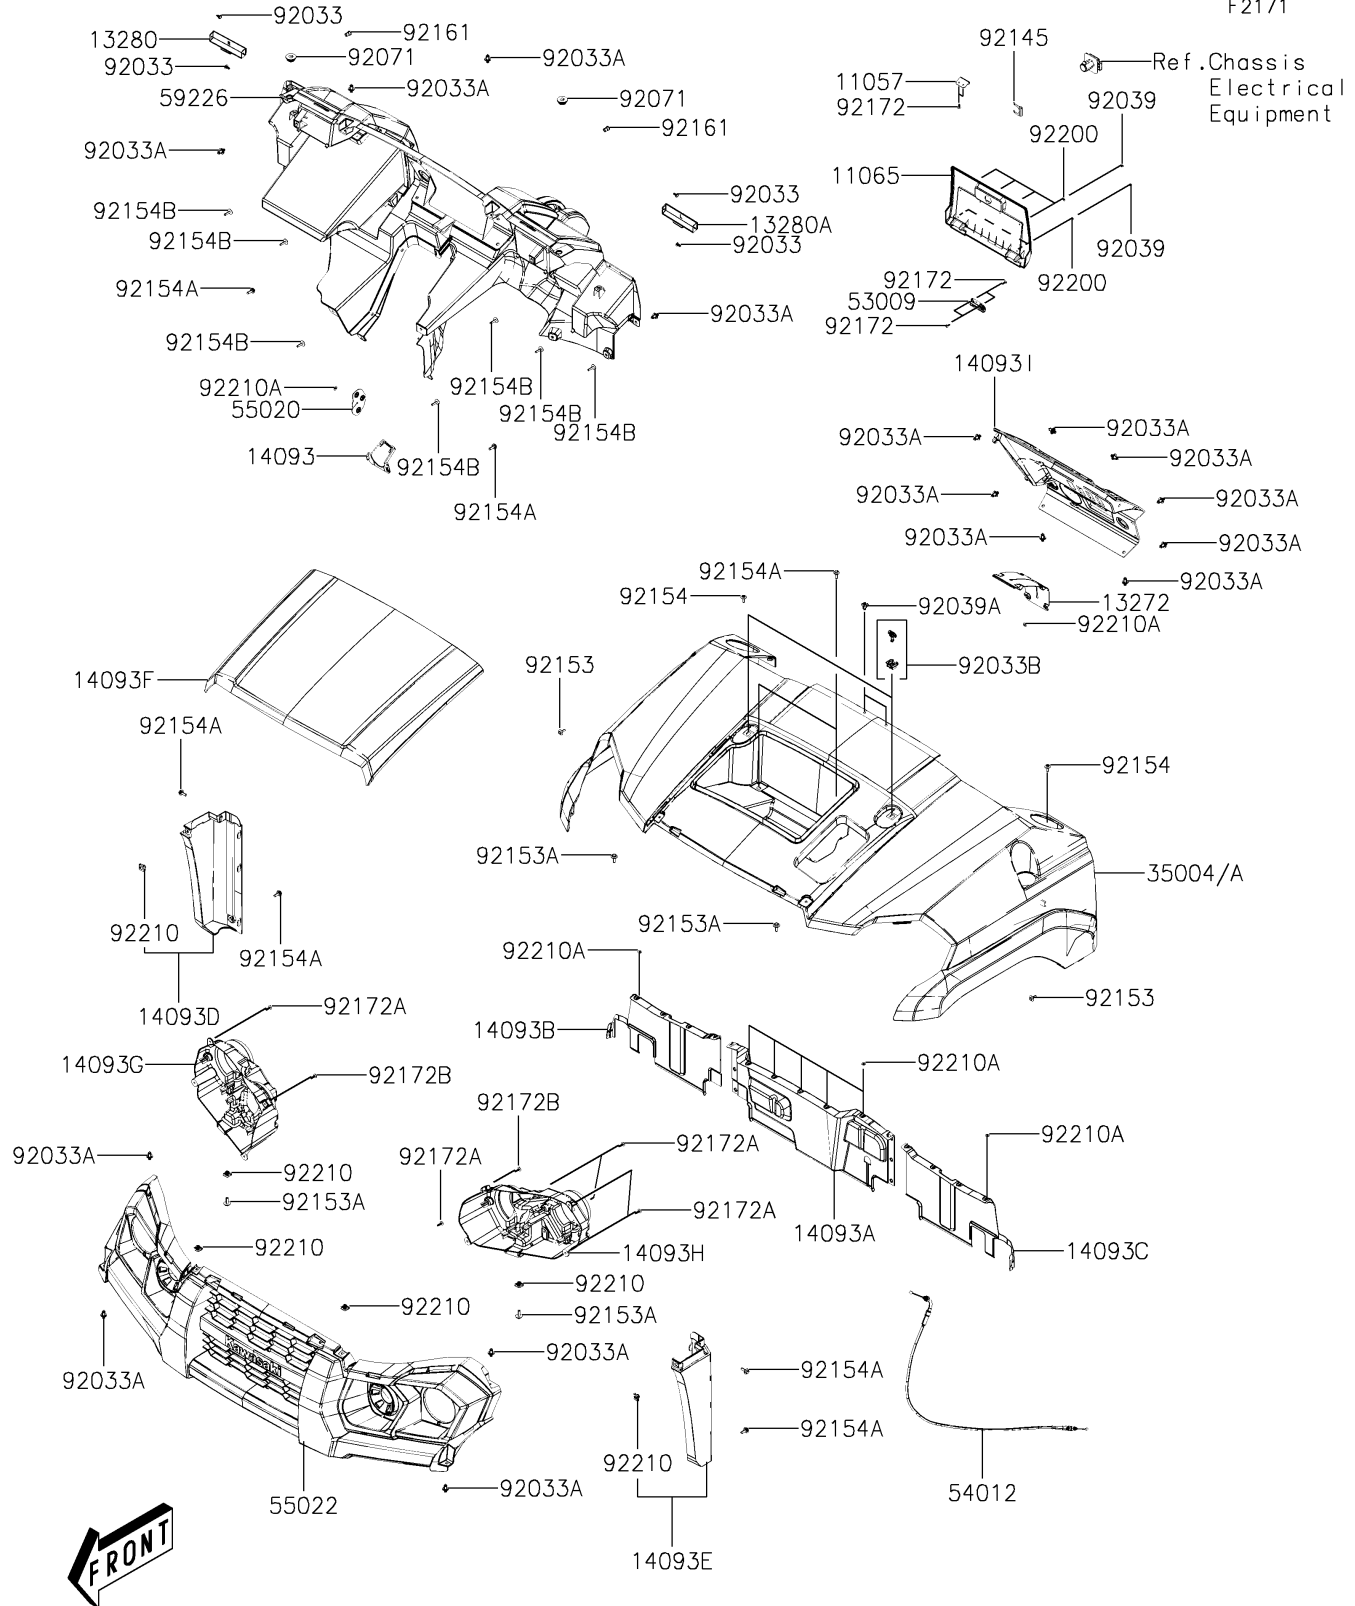

2022 Mule PRO-MX PARTS DIAGRAM

Front Fender(s)

F2171