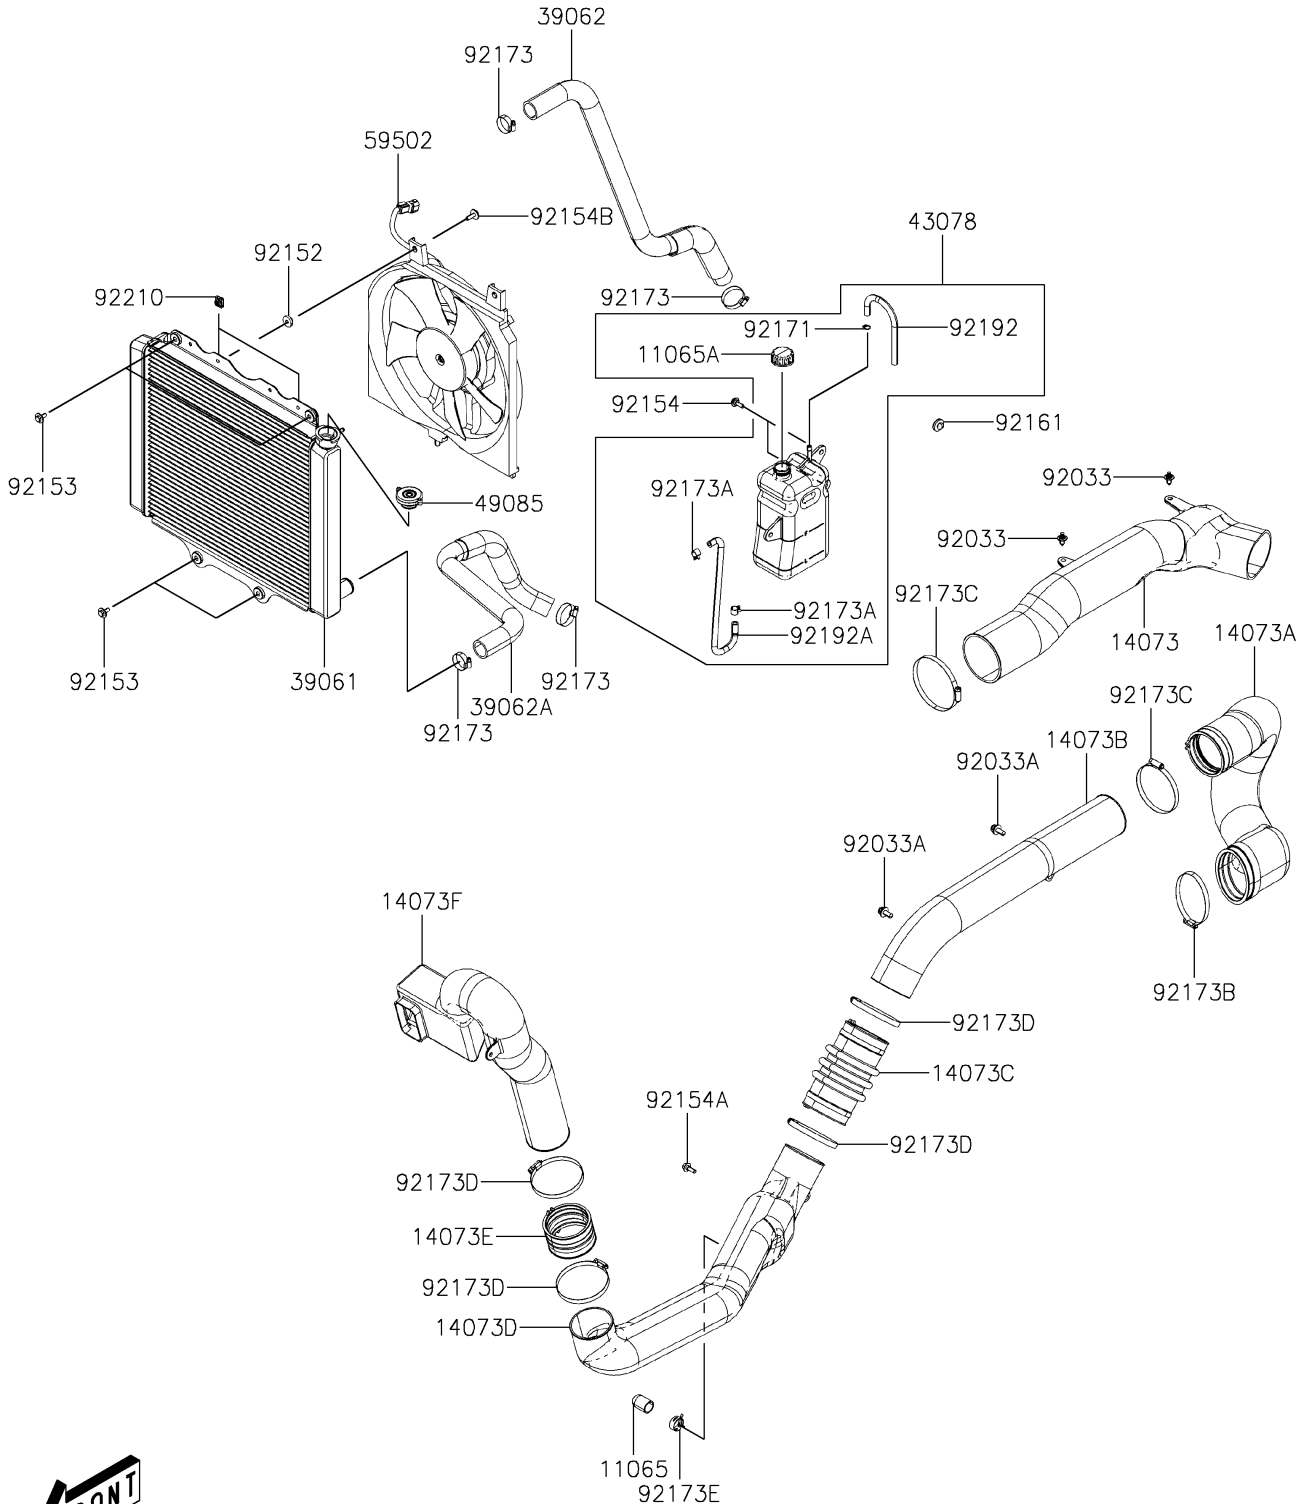

2022 Mule PRO-MX PARTS DIAGRAM

Cooling

E3035

2022 Mule PRO-MX PARTS LIST

Cooling

| ITEM NAME | PART NUMBER | QUANTITY |
|---------------------------------|-------------|----------|
| CAP,DRAIN (Ref # 11065) | 11065-Y036 | 1 |
| CAP,RESERVE TANK (Ref # 11065A) | 11065-Y037 | 1 |
| DUCT (Ref # 14073) | 14073-Y011 | 1 |
| DUCT,INTAKE (Ref # 14073A) | 14073-Y012 | 1 |
| DUCT,INTAKE (Ref # 14073B) | 14073-Y013 | 1 |
| DUCT,INTAKE (Ref # 14073C) | 14073-Y014 | 1 |
| DUCT,INTAKE (Ref # 14073D) | 14073-Y015 | 1 |
| DUCT,INTAKE (Ref # 14073E) | 14073-Y016 | 1 |
| DUCT,INTAKE (Ref # 14073F) | 14073-Y017 | 1 |
| RADIATOR-ASSY (Ref # 39061) | 39061-Y004 | 1 |
| HOSE-COOLING (Ref # 39062) | 39062-Y016 | 1 |
| HOSE-COOLING (Ref # 39062A) | 39062-Y017 | 1 |
| RESERVOIR (Ref # 43078) | 43078-Y004 | 1 |
| CAP-ASSY-PRESSURE (Ref # 49085) | 49085-Y005 | 1 |
| FAN-ASSY (Ref # 59502) | 59502-Y003 | 1 |
| RING-SNAP (Ref # 92033) | 92033-Y033 | 2 |
| RING-SNAP (Ref # 92033A) | 92033-Y035 | 2 |
| COLLAR (Ref # 92152) | 92152-Y072 | 2 |
| BOLT,6X20 (Ref # 92153) | 92153-Y019 | 4 |
| BOLT,6X18 (Ref # 92154) | 92154-Y177 | 2 |
| BOLT,FLANGE,6MM (Ref # 92154A) | 92154-Y180 | 1 |
| BOLT,6X22 (Ref # 92154B) | 92154-Y191 | 2 |
| DAMPER (Ref # 92161) | 92161-Y048 | 1 |
| CLAMP (Ref # 92171) | 92171-Y011 | 1 |
| CLAMP,28.6MM (Ref # 92173) | 92173-1205 | 4 |
| CLAMP,10.5 (Ref # 92173A) | 92173-Y023 | 2 |
| CLAMP (Ref # 92173B) | 92173-Y062 | 1 |
| CLAMP (Ref # 92173C) | 92173-Y064 | 2 |
| CLAMP (Ref # 92173D) | 92173-Y066 | 4 |

2022 Mule PRO-MX PARTS LIST

Cooling

| ITEM NAME | PART NUMBER | QUANTITY |
|--------------------------|-------------|----------|
| CLAMP (Ref # 92173E) | 92173-Y082 | 1 |
| TUBE,DRAIN (Ref # 92192) | 92192-Y069 | 1 |
| TUBE (Ref # 92192A) | 92192-Y070 | 1 |
| NUT,6MM (Ref # 92210) | 92210-Y089 | 2 |