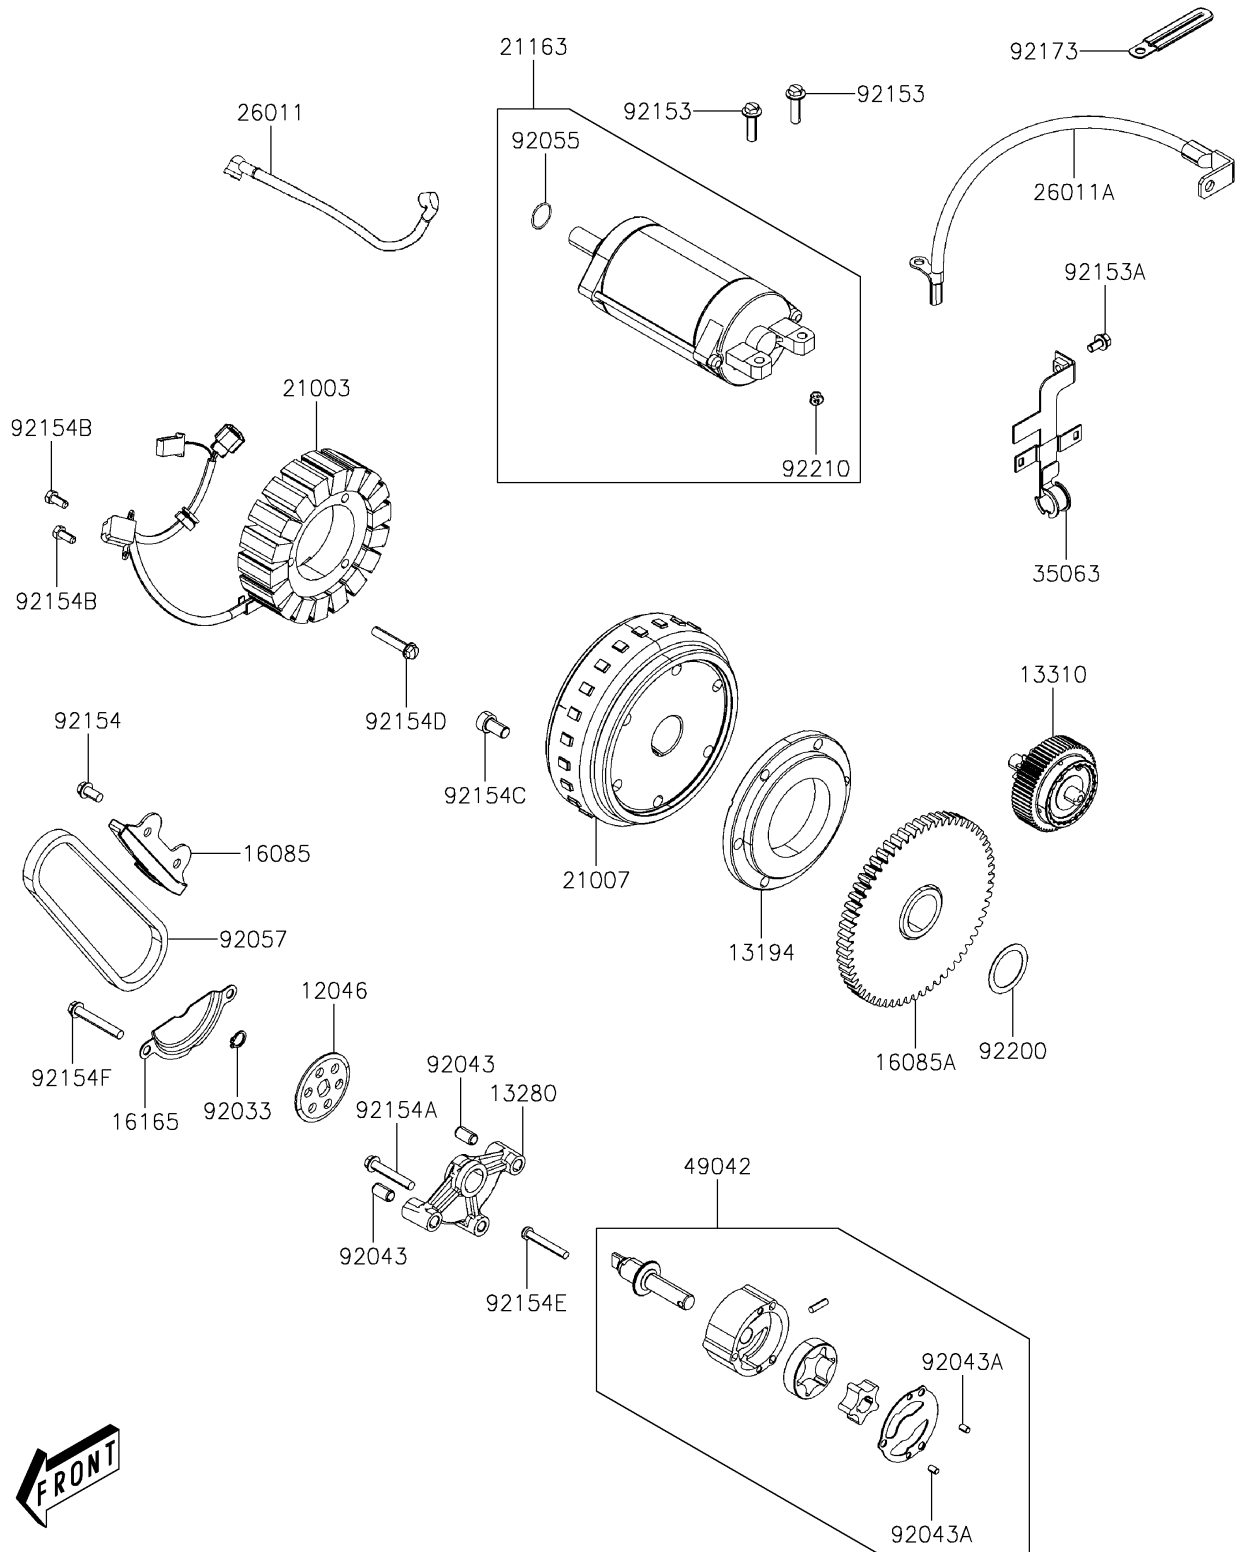

2022 Mule PRO-MX PARTS DIAGRAM

Generator

E1810

2022 Mule PRO-MX PARTS LIST

Generator

ITEM NAME	PART NUMBER	QUANTITY
SPROCKET,OIL PUMP DRIVE (Ref # 12046)	12046-Y006	1
CLUTCH-ONEWAY (Ref # 13194)	13194-Y001	1
HOLDER,OIL PUMP SHAFT (Ref # 13280)	13280-Y018	1
SHAFT-ASSY,REDUCTION (Ref # 13310)	13310-Y004	1
GEAR,START REDUCTION (Ref # 16085)	16085-Y017	1
GEAR,STARTING CLUTCH (Ref # 16085A)	16085-Y018	1
SEPARATOR,OIL (Ref # 16165)	16165-Y007	1
STATOR (Ref # 21003)	21003-Y010	1
ROTOR (Ref # 21007)	21007-Y010	1
STARTER-ELECTRIC (Ref # 21163)	21163-Y006	1
WIRE-LEAD,STARTER MOTOR (Ref # 26011)	26011-Y010	1
WIRE-LEAD,EARTH (Ref # 26011A)	26011-Y013	1
STAY (Ref # 35063)	35063-Y036	1
PUMP-OIL,ASSY (Ref # 49042)	49042-Y006	1
RING-SNAP,10MM (Ref # 92033)	92033-Y019	1
PIN,8X14 (Ref # 92043)	92043-Y012	2
PIN,DOWEL,4X65 (Ref # 92043A)	92043-Y015	2
RING-O,24.4X3.1 (Ref # 92055)	92055-Y025	1
CHAIN,OIL PUMP (Ref # 92057)	92057-Y013	1
BOLT,FLANGE,6X22 (Ref # 92153)	92153-Y003	2
BOLT,5X10 (Ref # 92153A)	92153-Y058	1
BOLT,FLANGE,6X12 (Ref # 92154)	92154-Y035	2
BOLT,FLANGE,6X35 (Ref # 92154A)	92154-Y069	1
BOLT,HEX,5X12 (Ref # 92154B)	92154-Y111	2
BOLT,8X15 (Ref # 92154C)	92154-Y123	6
BOLT,FLANGE,6X32 (Ref # 92154D)	92154-Y128	3
BOLT,5X35 (Ref # 92154E)	92154-Y185	3
BOLT,FLANGE,6X40 (Ref # 92154F)	92154-Y209	2
CLAMP (Ref # 92173)	92173-Y004	1

2022 Mule PRO-MX PARTS LIST

Generator

ITEM NAME	PART NUMBER	QUANTITY
WASHER,27.2X36X0.5 (Ref # 92200)	92200-Y097	1
NUT,6MM (Ref # 92210)	92210-Y039	1