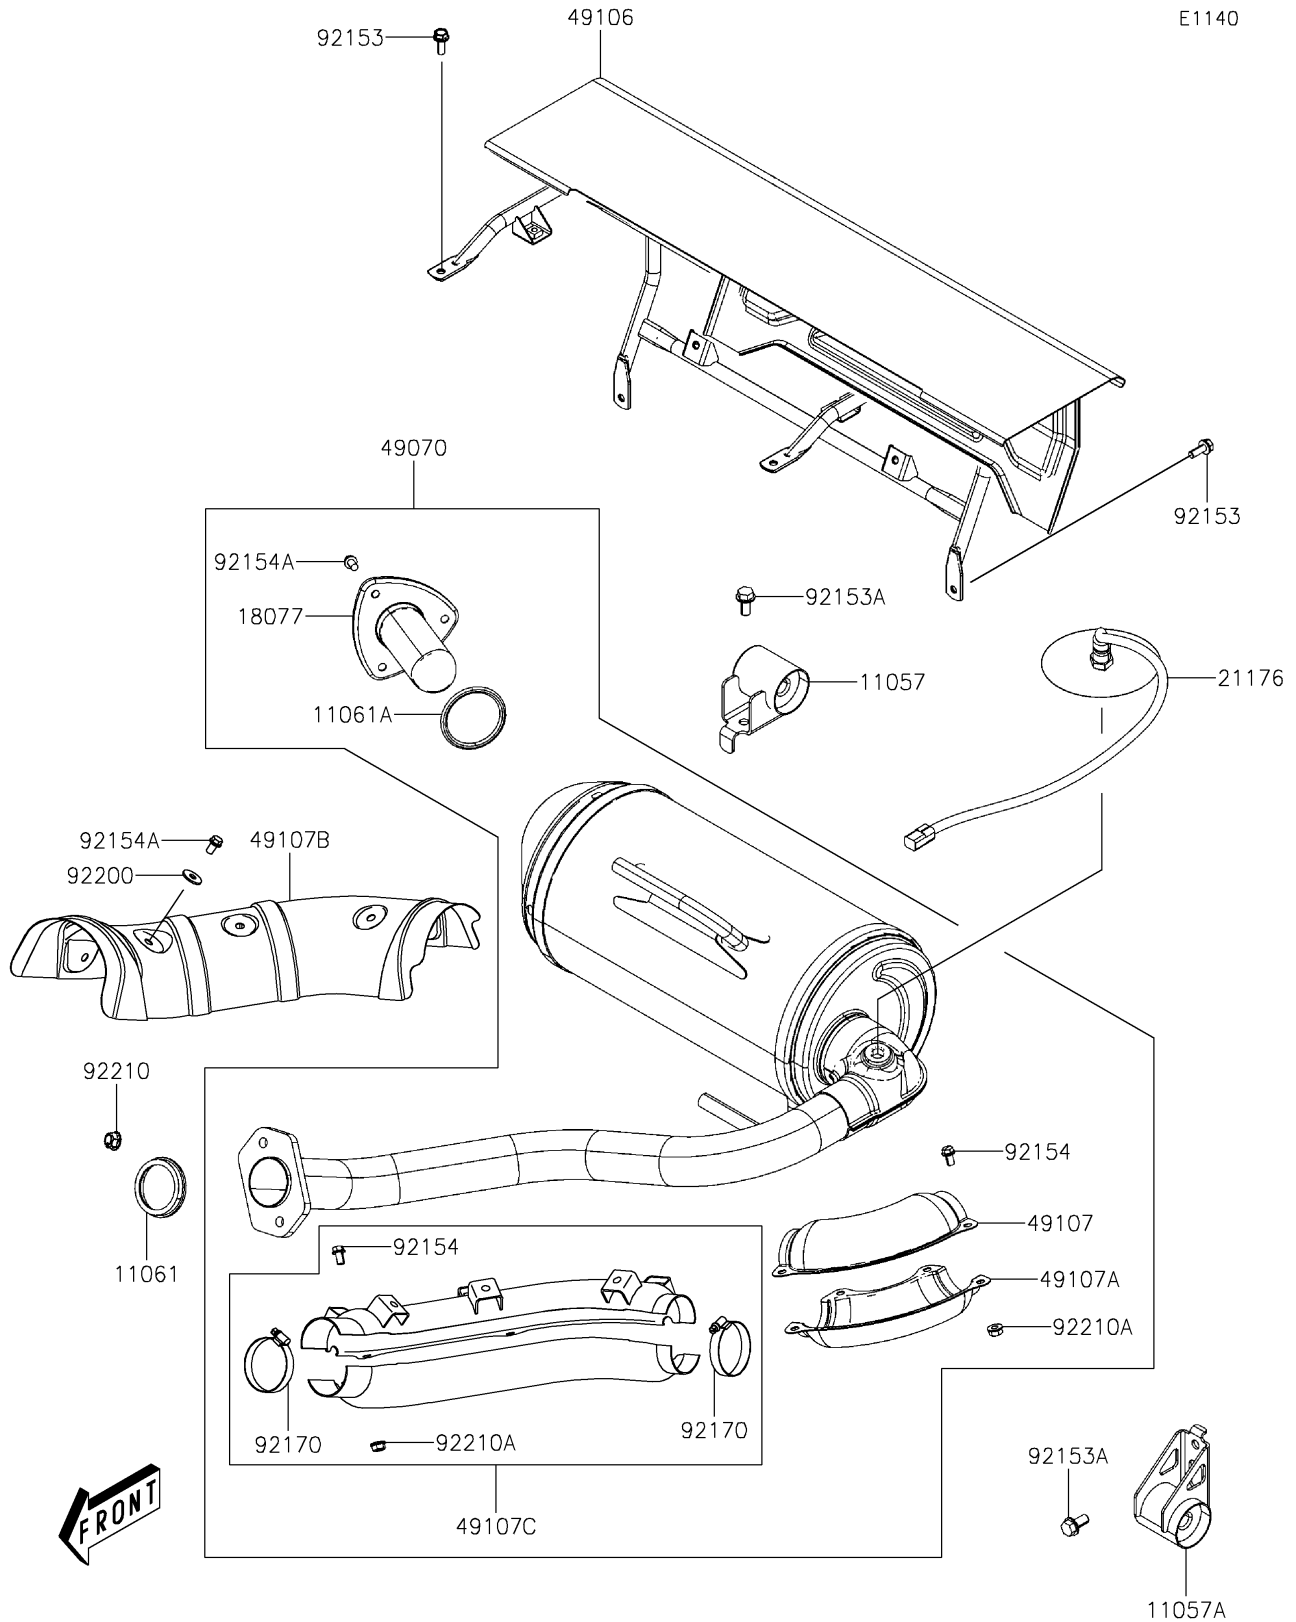

2022 Mule PRO-MX PARTS DIAGRAM

Muffler(s)

2022 Mule PRO-MX PARTS LIST

Muffler(s)

ITEM NAME	PART NUMBER	QUANTITY
BRACKET (Ref # 11057)	11057-Y001	1
BRACKET (Ref # 11057A)	11057-Y002	1
GASKET,EXHAUST PIPE (Ref # 11061)	11061-Y065	1
GASKET,SPARK ARRESTER (Ref # 11061A)	11061-Y066	1
ARRESTER-SPARK (Ref # 18077)	18077-Y003	1
SENSOR,OXYGEN (Ref # 21176)	21176-0936	1
MUFFLER-COMP (Ref # 49070)	49070-Y001	1
COVER-MUFFLER (Ref # 49106)	49106-Y005	1
COVER-EXHAUST PIPE,RR,UPP (Ref # 49107)	49107-Y005	1
COVER-EXHAUST PIPE,RR,LWR (Ref # 49107A)	49107-Y006	1
COVER-EXHAUST PIPE,UPP (Ref # 49107B)	49107-Y009	1
COVER-EXHAUST PIPE,FR,UPP&LWR (Ref # 49107C)	49107-Y010	1
BOLT,FLANGE,6X12 (Ref # 92153)	92153-Y023	4
BOLT,FLANGE,8X16 (Ref # 92153A)	92153-Y032	2
BOLT,FLANGE,6X10 (Ref # 92154)	92154-Y166	6
BOLT,FLANGE,6X12 (Ref # 92154A)	92154-Y225	9
CLAMP (Ref # 92170)	92170-1674	2
WASHER,6.5X17.7X1.5 (Ref # 92200)	92200-Y104	6
NUT,8MM (Ref # 92210)	92210-Y076	2
NUT,FLANGE,6MM (Ref # 92210A)	92210-Y098	6