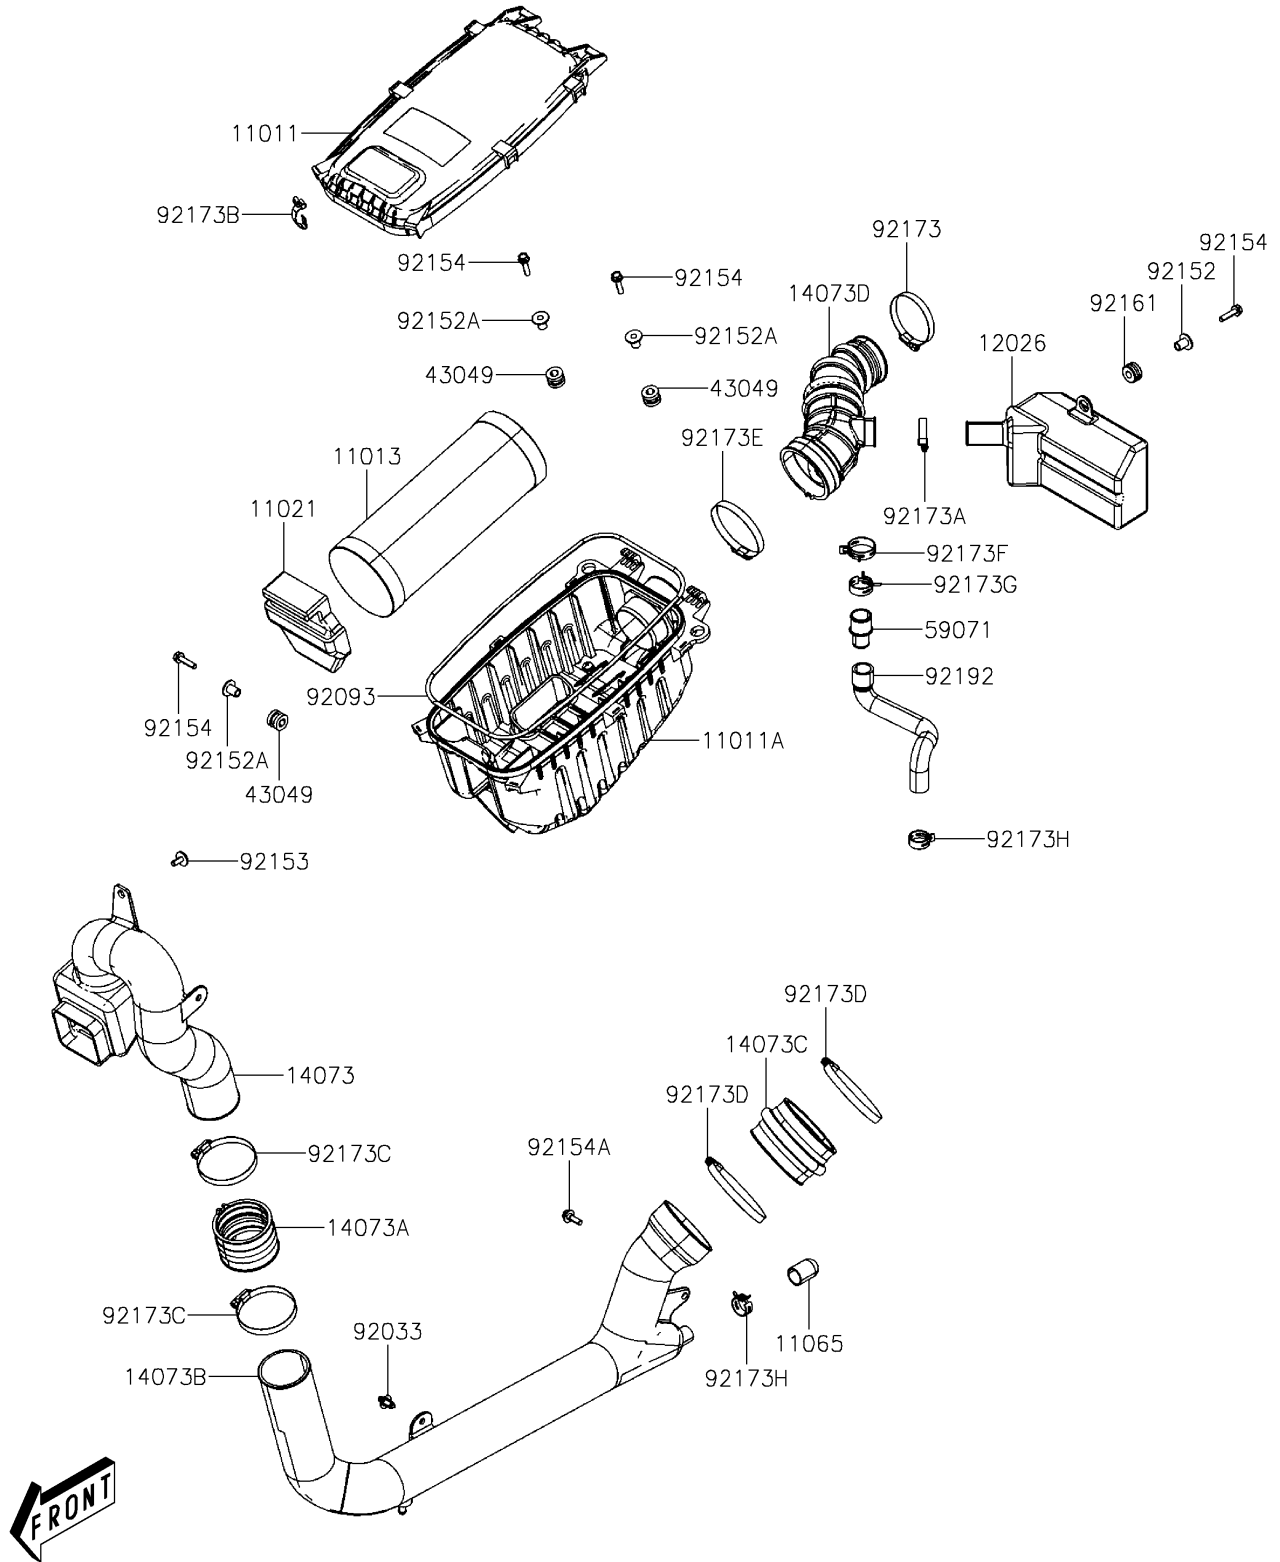

2022 Mule PRO-MX PARTS DIAGRAM

Air Cleaner

E1130

2022 Mule PRO-MX PARTS LIST

Air Cleaner

ITEM NAME	PART NUMBER	QUANTITY
CASE-AIR FILTER,UPP (Ref # 11011)	11011-Y012	1
CASE-AIR FILTER,LWR (Ref # 11011A)	11011-Y013	1
ELEMENT-AIR FILTER (Ref # 11013)	11013-Y005	1
CASE-ASSY,AIR FILTER (Ref # 11021)	11021-Y002	1
CAP,DRAIN (Ref # 11065)	11065-Y036	1
CHAMBER,NOISE SILENCE (Ref # 12026)	12026-Y002	1
DUCT,INTAKE (Ref # 14073)	14073-Y018	1
DUCT,JOINT (Ref # 14073A)	14073-Y019	1
DUCT,INTAKE (Ref # 14073B)	14073-Y020	1
DUCT,JOINT (Ref # 14073C)	14073-Y021	1
DUCT,CHAMBER (Ref # 14073D)	14073-Y022	1
PACKING (Ref # 43049)	43049-Y006	3
JOINT (Ref # 59071)	59071-Y009	1
RING-SNAP (Ref # 92033)	92033-Y033	1
SEAL,AIR FILTER (Ref # 92093)	92093-Y031	1
COLLAR (Ref # 92152)	92152-Y013	1
COLLAR (Ref # 92152A)	92152-Y056	3
BOLT,6X16 (Ref # 92153)	92153-Y018	1
BOLT,FLANGE,6X25 (Ref # 92154)	92154-Y130	4
BOLT,FLANGE,6MM (Ref # 92154A)	92154-Y180	1
DAMPER (Ref # 92161)	92161-Y046	1
CLAMP (Ref # 92173)	92173-Y030	1
CLAMP (Ref # 92173A)	92173-Y031	1
CLAMP (Ref # 92173B)	92173-Y063	6
CLAMP (Ref # 92173C)	92173-Y065	2
CLAMP (Ref # 92173D)	92173-Y066	2
CLAMP (Ref # 92173E)	92173-Y074	1
CLAMP (Ref # 92173F)	92173-Y079	1
CLAMP (Ref # 92173G)	92173-Y080	1

2022 Mule PRO-MX PARTS LIST

Air Cleaner

ITEM NAME	PART NUMBER	QUANTITY
CLAMP (Ref # 92173H)	92173-Y082	2
TUBE,BREATHER (Ref # 92192)	92192-Y068	1