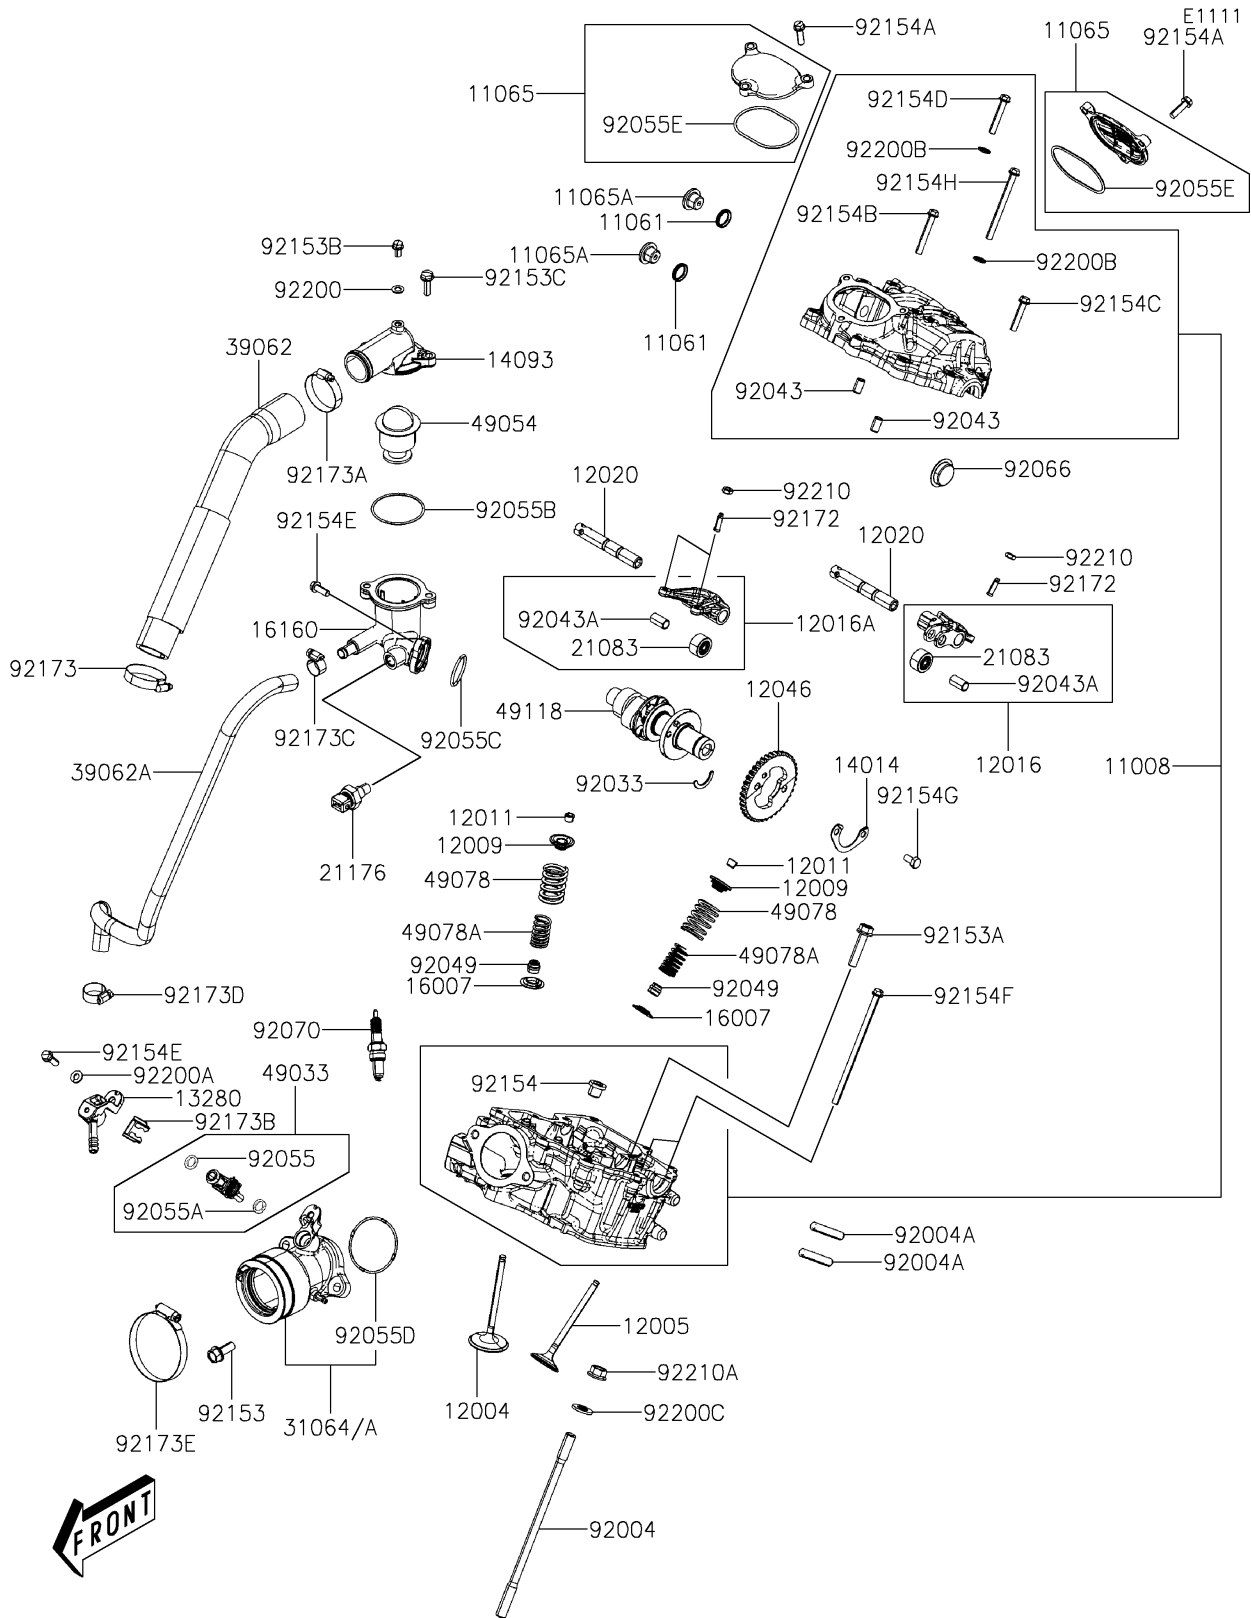

## Cylinder Head

### Cylinder Head

ITEM NAME	PART NUMBER	QUANTITY
RING-SNAP (Ref # 92033)	92033-Y030	1
PIN,8X14 (Ref # 92043)	92043-Y012	2
PIN,ROCKER ARM (Ref # 92043A)	92043-Y038	2
SEAL-OIL (Ref # 92049)	92049-Y042	4
RING-O,BLACK (Ref # 92055)	92055-Y053	1
RING-O,GREEN (Ref # 92055A)	92055-Y054	1
RING-O,48.3X2 (Ref # 92055B)	92055-Y059	1
RING-O,28.8X2.4 (Ref # 92055C)	92055-Y060	1
RING-O (Ref # 92055D)	92055-Y062	1
RING-O (Ref # 92055E)	92055-Y063	2
PLUG (Ref # 92066)	92066-Y018	1
PLUG-SPARK,CR7E (Ref # 92070)	92070-Y004	1
BOLT,FLANGE,8X20 (Ref # 92153)	92153-Y033	2
BOLT,FLANGE,8X35 (Ref # 92153A)	92153-Y034	1
BOLT,FLANGE,6X10 (Ref # 92153B)	92153-Y045	1
BOLT,FLANGE,6X20 (Ref # 92153C)	92153-Y049	2
BOLT,SEALING,12MM (Ref # 92154)	92154-Y009	1
BOLT,6X20 (Ref # 92154A)	92154-Y057	6
BOLT,FLANGE,6X35 (Ref # 92154B)	92154-Y069	2
BOLT,FLANGE,6X30 (Ref # 92154C)	92154-Y107	6
BOLT,FLANGE,6X32 (Ref # 92154D)	92154-Y128	2
BOLT,FLANGE,6X16 (Ref # 92154E)	92154-Y134	3
BOLT,FLANGE,6X120 (Ref # 92154F)	92154-Y159	2
BOLT,HEX,6X12 (Ref # 92154G)	92154-Y189	2
BOLT,FLANGE,6X70 (Ref # 92154H)	92154-Y229	4
SCREW (Ref # 92172)	92172-Y081	4
CLAMP,28.6MM (Ref # 92173)	92173-1205	1
CLAMP (Ref # 92173A)	92173-1892	1
CLAMP,INJECTOR (Ref # 92173B)	92173-Y053	1

### Cylinder Head

ITEM NAME	PART NUMBER	QUANTITY
CLAMP (Ref # 92173C)	92173-Y067	1
CLAMP (Ref # 92173D)	92173-Y068	1
CLAMP (Ref # 92173E)	92173-Y075	1
WASHER,6MM (Ref # 92200)	92200-Y024	1
WASHER,6MM (Ref # 92200A)	92200-Y042	1
WASHER (Ref # 92200B)	92200-Y084	6
WASHER,21X10X2.2 (Ref # 92200C)	92200-Y088	4
NUT (Ref # 92210)	92210-Y004	4
NUT,FLANGE,10MM (Ref # 92210A)	92210-Y058	4