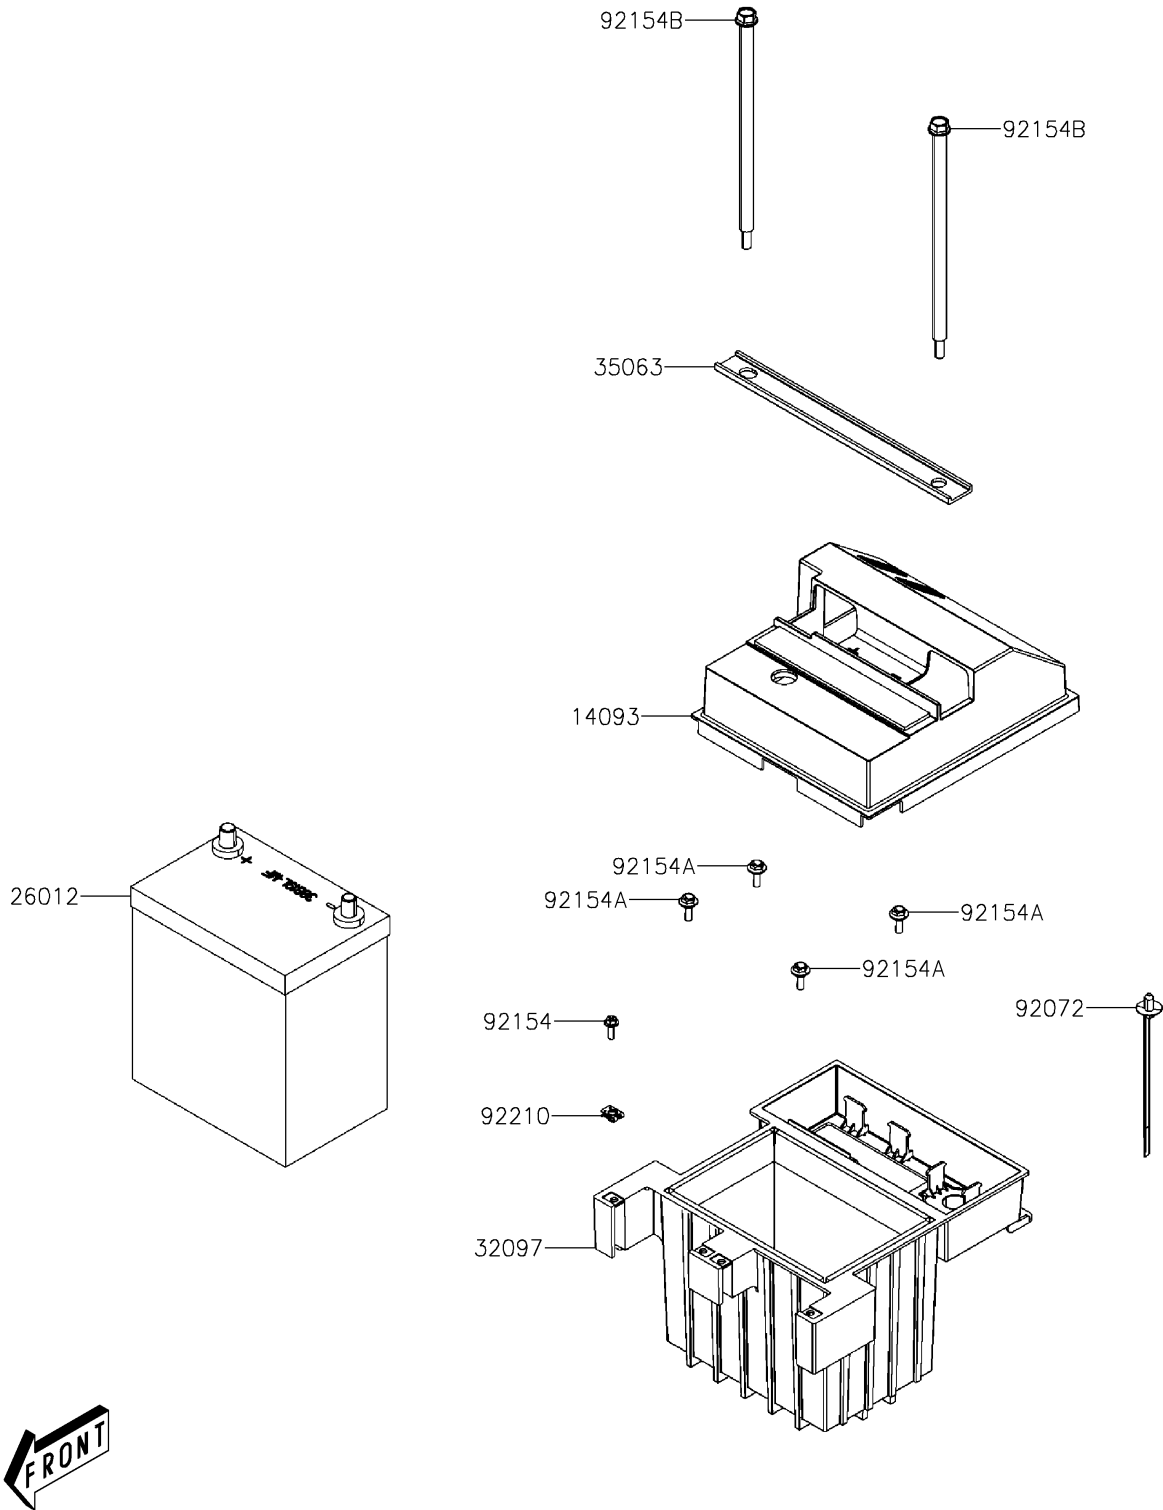

2021 MULE PRO-MX™ EPS LE PARTS DIAGRAM

Battery

F2761

2021 MULE PRO-MX™ EPS LE PARTS LIST

Battery

ITEM NAME	PART NUMBER	QUANTITY
COVER,BATTERY (Ref # 14093)	14093-Y009	1
BATTERY,38B19L-MF (Ref # 26012)	26012-Y006	1
CASE-BATTERY (Ref # 32097)	32097-Y002	1
STAY,BATTERY BAR (Ref # 35063)	35063-Y041	1
BAND (Ref # 92072)	92072-Y020	5
BOLT,5X16 (Ref # 92154)	92154-Y085	4
BOLT,6X18 (Ref # 92154A)	92154-Y177	4
BOLT,FLANGE,8X235 (Ref # 92154B)	92154-Y201	2
NUT,5MM (Ref # 92210)	92210-Y016	4