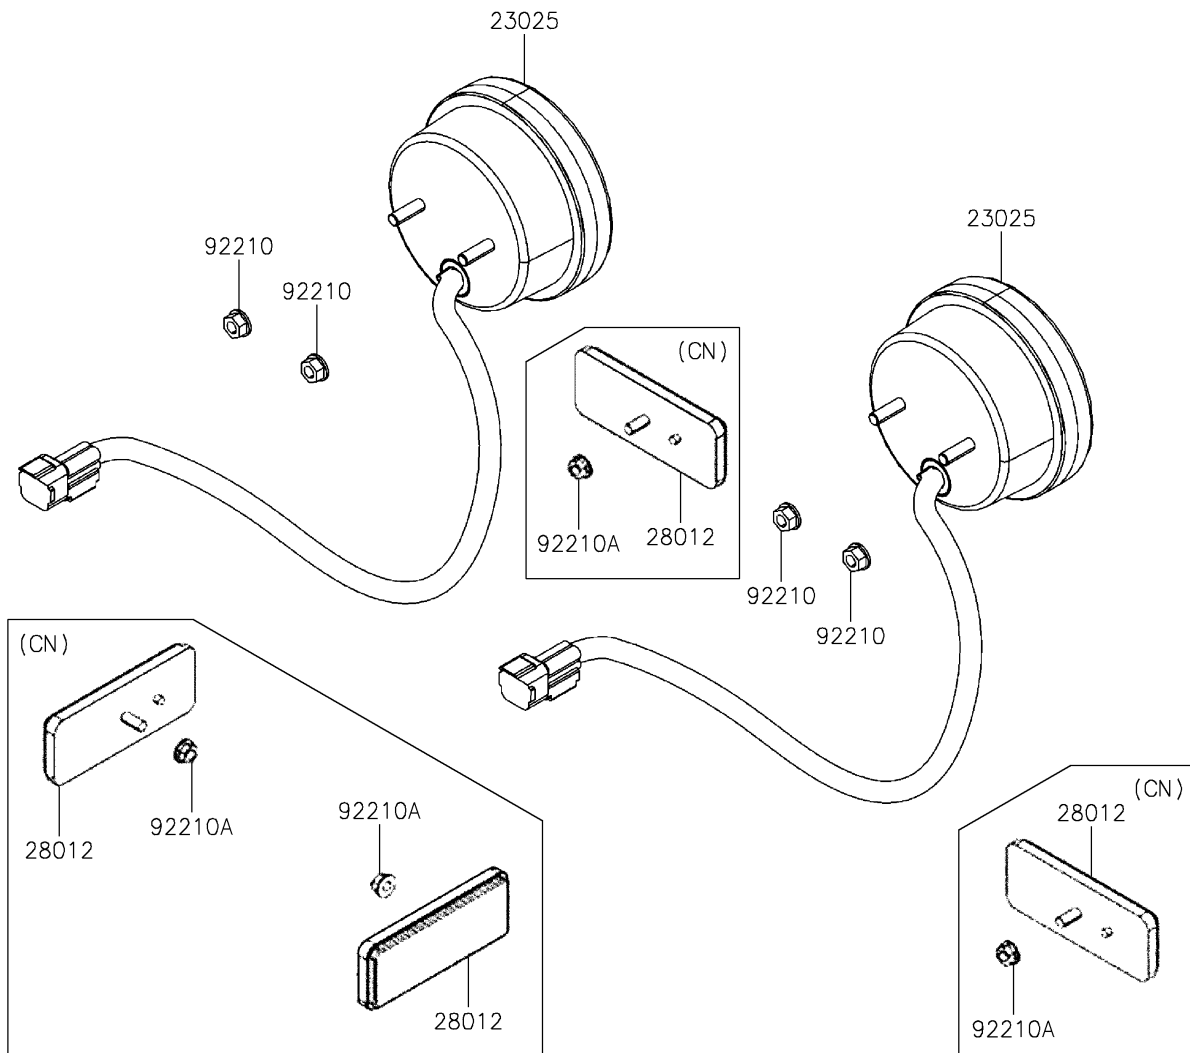

# 2021 MULE PRO-MX™ EPS LE PARTS DIAGRAM

Taillight(s)

F2720

## 2021 MULE PRO-MX™ EPS LE PARTS LIST

Taillight(s)

ITEM NAME	PART NUMBER	QUANTITY
LAMP-TAIL (Ref # 23025)	23025-Y009	2
REFLECTOR-REFLEX (Ref # 28012)	28012-Y010	4
NUT,6MM (Ref # 92210)	92210-Y026	4
NUT,FLANGE,5MM (Ref # 92210A)	92210-Y053	4