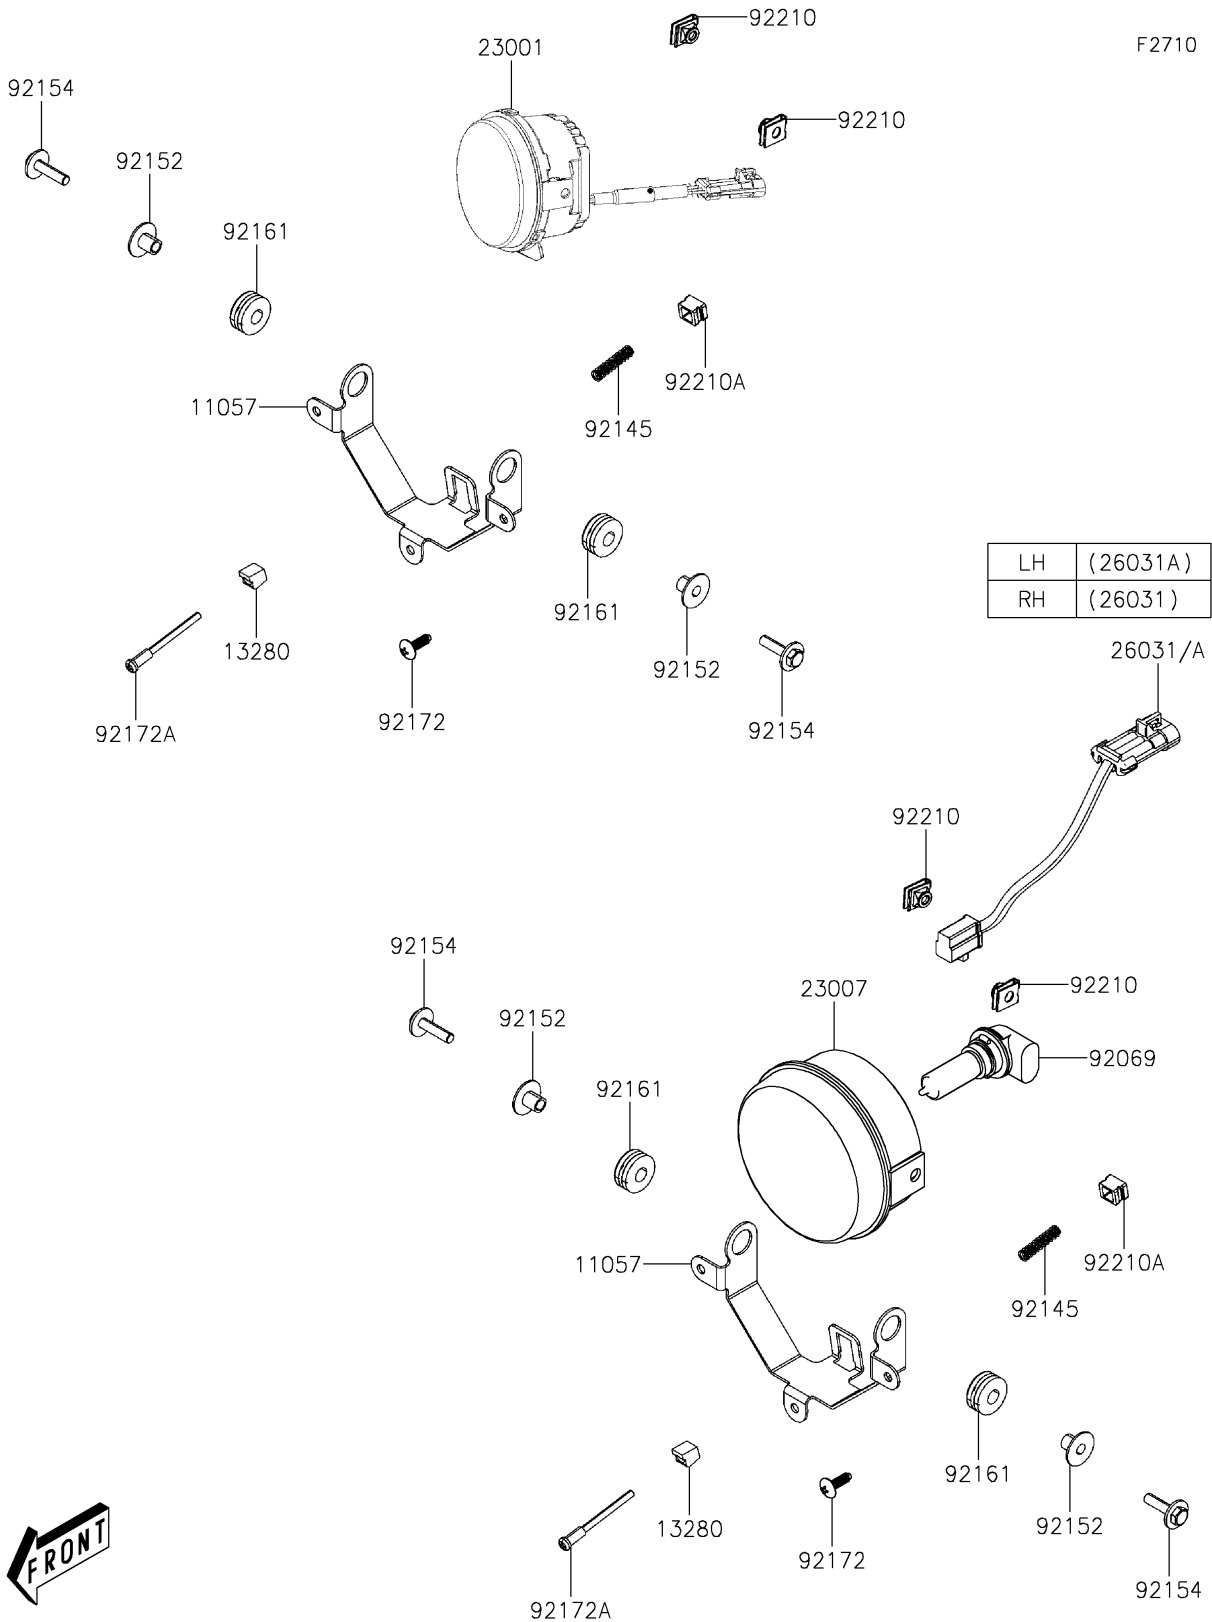

2021 MULE PRO-MX™ EPS LE PARTS DIAGRAM

Headlight(s)

2021 MULE PRO-MX™ EPS LE PARTS LIST

Headlight(s)

ITEM NAME	PART NUMBER	QUANTITY
BRACKET,HEAD LIGHT (Ref # 11057)	11057-Y004	4
HOLDER,ADJUSTER LIGHT (Ref # 13280)	13280-Y019	4
LAMP-ASSY-HEAD,LED (Ref # 23001)	23001-Y001	2
LENS-COMP,HEAD LAMP (Ref # 23007)	23007-0096	2
HARNESS,SUB,HEAD LIGHT,RH (Ref # 26031)	26031-Y018	1
HARNESS,SUB,HEAD LIGHT,LH (Ref # 26031A)	26031-Y019	1
BULB,12V 35/35W (Ref # 92069)	92069-0019	2
SPRING,ADJUSTER LIGHT (Ref # 92145)	92145-Y062	4
COLLAR,HEAD LIGHT (Ref # 92152)	92152-Y064	8
BOLT,6X25 (Ref # 92154)	92154-Y099	8
DAMPER (Ref # 92161)	92161-Y043	8
SCREW,TAPPING,5X16 (Ref # 92172)	92172-Y020	12
SCREW,PAN,4X58 (Ref # 92172A)	92172-Y080	4
NUT,6MM (Ref # 92210)	92210-Y089	8
NUT,4MM (Ref # 92210A)	92210-Y095	4