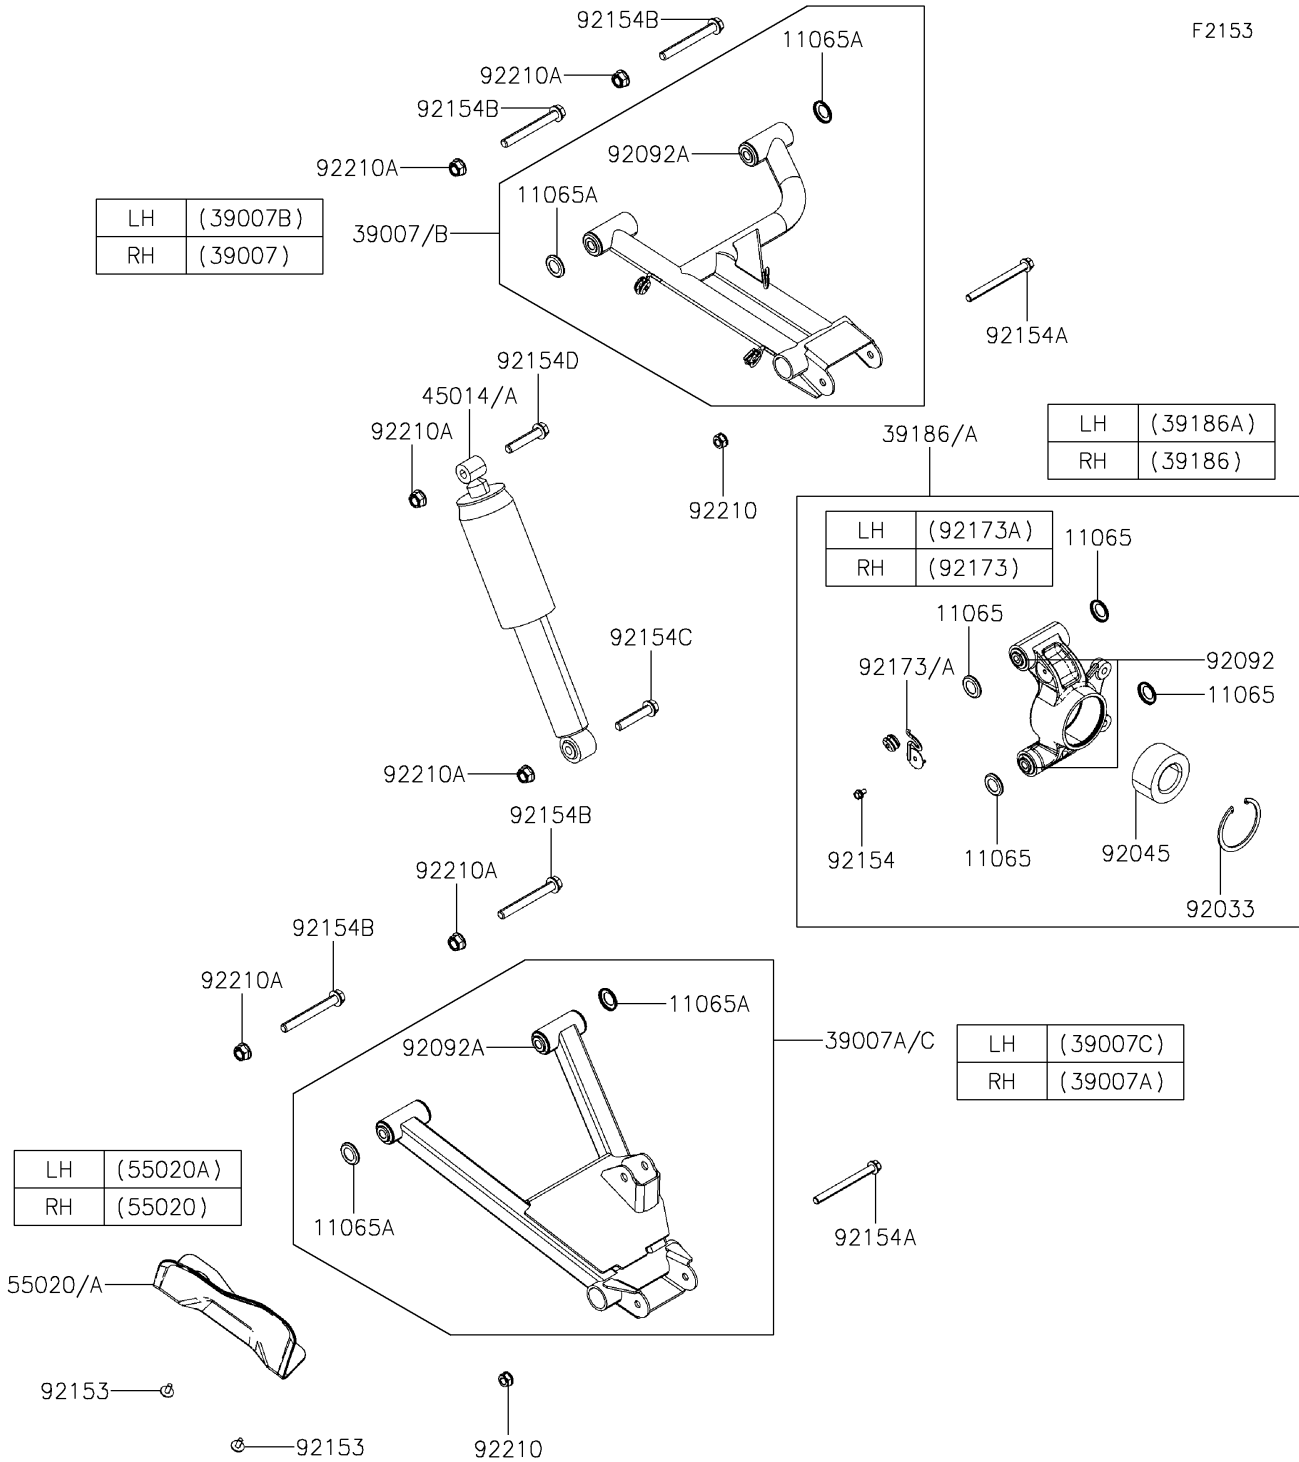

2021 MULE PRO-MX™ EPS LE PARTS DIAGRAM

Rear Suspension

2021 MULE PRO-MX™ EPS LE PARTS LIST

Rear Suspension

ITEM NAME	PART NUMBER	QUANTITY
CAP (Ref # 11065)	11065-Y038	8
CAP,ARM (Ref # 11065A)	11065-Y039	8
ARM-SUSP,RR,UPP,RH (Ref # 39007)	39007-Y014	1
ARM-SUSP,RR,LWR,RH (Ref # 39007A)	39007-Y015	1
ARM-SUSP,RR,UPP,LH (Ref # 39007B)	39007-Y016	1
ARM-SUSP,RR,LWR,LH (Ref # 39007C)	39007-Y017	1
KNUCKLE,RR,RH (Ref # 39186)	39186-Y006	1
KNUCKLE,RR,LH (Ref # 39186A)	39186-Y008	1
SHOCKABSORBER,RR (Ref # 45014)	45014-Y009	2
SHOCKABSORBER,RR (Ref # 45014A)	45014-Y011	2
GUARD,RR,RH,S.BLACK (Ref # 55020)	55020-Y018-933	1
GUARD,RR,LH,S.BLACK (Ref # 55020A)	55020-Y019-933	1
RING-SNAP (Ref # 92033)	92033-Y039	2
BEARING-BALL,40X74X36 (Ref # 92045)	92045-0897	2
BUSHING-RUBBER (Ref # 92092)	92092-Y004	4
BUSHING-RUBBER (Ref # 92092A)	92092-Y005	8
BOLT,6X16 (Ref # 92153)	92153-Y018	4
BOLT,FLANGE,6X6 (Ref # 92154)	92154-Y192	2
BOLT,FLANGE,10X110 (Ref # 92154A)	92154-Y199	4
BOLT,FLANGE,12X100 (Ref # 92154B)	92154-Y202	8
BOLT,FLANGE,12X60 (Ref # 92154C)	92154-Y203	2
BOLT,FLANGE,12X55 (Ref # 92154D)	92154-Y204	2
CLAMP,KNUCKLE,RH (Ref # 92173)	92173-Y070	1
CLAMP,KNUCKLE,LH (Ref # 92173A)	92173-Y072	1
NUT,10MM (Ref # 92210)	92210-Y009	4
NUT,FLANGE,12MM (Ref # 92210A)	92210-Y090	12