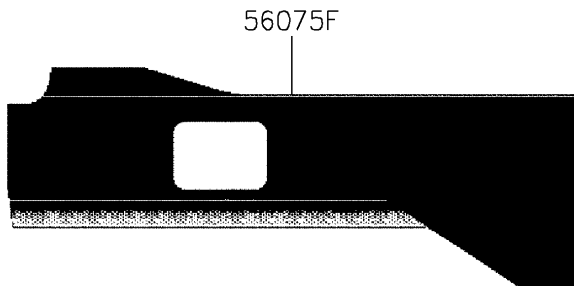

2021 MULE PRO-MX™ EPS PARTS DIAGRAM

Decals(White)

F2861

2021 MULE PRO-MX™ EPS PARTS LIST

Decals(White)

| ITEM NAME | PART NUMBER | QUANTITY |
|---------------------------------|-------------|----------|
| MARK,MULE PRO-MX (Ref # 56054) | 56054-Y006 | 1 |
| PATTERN,SIDE,RH (Ref # 56075) | 56075-Y005 | 1 |
| PATTERN,SIDE,LH (Ref # 56075A) | 56075-Y007 | 1 |
| PATTERN,REAR,RH (Ref # 56075B) | 56075-Y013 | 1 |
| PATTERN,REAR,LH (Ref # 56075C) | 56075-Y015 | 1 |
| PATTERN,4X4 (Ref # 56075D) | 56075-Y036 | 1 |
| PATTERN,KAWASAKI (Ref # 56075E) | 56075-Y037 | 2 |
| PATTERN,DOOR,RH (Ref # 56075F) | 56075-Y039 | 1 |
| PATTERN,DOOR,LH (Ref # 56075G) | 56075-Y041 | 1 |