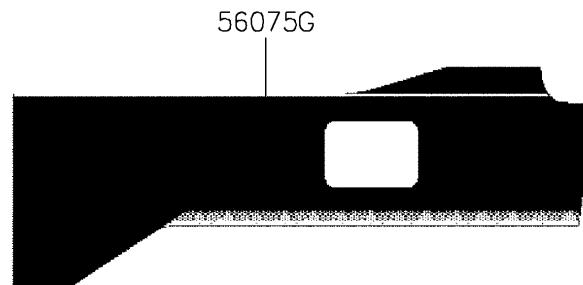

2021 MULE PRO-MX™ EPS PARTS DIAGRAM

Decals(White)

F2861

2021 MULE PRO-MX™ EPS PARTS LIST

Decals(White)

| ITEM NAME | PART NUMBER | QUANTITY |
|---------------------------------|-------------|----------|
| MARK,MULE PRO-MX (Ref # 56054) | 56054-Y006 | 1 |
| PATTERN,SIDE,RH (Ref # 56075) | 56075-Y005 | 1 |
| PATTERN,SIDE,LH (Ref # 56075A) | 56075-Y007 | 1 |
| PATTERN,REAR,RH (Ref # 56075B) | 56075-Y013 | 1 |
| PATTERN,REAR,LH (Ref # 56075C) | 56075-Y015 | 1 |
| PATTERN,4X4 (Ref # 56075D) | 56075-Y036 | 1 |
| PATTERN,KAWASAKI (Ref # 56075E) | 56075-Y037 | 2 |
| PATTERN,DOOR,RH (Ref # 56075F) | 56075-Y039 | 1 |
| PATTERN,DOOR,LH (Ref # 56075G) | 56075-Y041 | 1 |