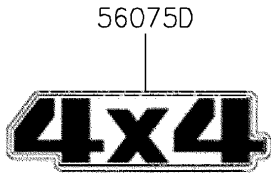

2021 MULE PRO-MX™ EPS PARTS DIAGRAM

Decals(White)

F2861

2021 MULE PRO-MX™ EPS PARTS LIST

Decals(White)

| ITEM NAME | PART NUMBER | QUANTITY |
|---------------------------------|-------------|----------|
| MARK,MULE PRO-MX (Ref # 56054) | 56054-Y006 | 1 |
| PATTERN,SIDE,RH (Ref # 56075) | 56075-Y005 | 1 |
| PATTERN,SIDE,LH (Ref # 56075A) | 56075-Y007 | 1 |
| PATTERN,REAR,RH (Ref # 56075B) | 56075-Y013 | 1 |
| PATTERN,REAR,LH (Ref # 56075C) | 56075-Y015 | 1 |
| PATTERN,4X4 (Ref # 56075D) | 56075-Y036 | 1 |
| PATTERN,KAWASAKI (Ref # 56075E) | 56075-Y037 | 2 |
| PATTERN,DOOR,RH (Ref # 56075F) | 56075-Y039 | 1 |
| PATTERN,DOOR,LH (Ref # 56075G) | 56075-Y041 | 1 |