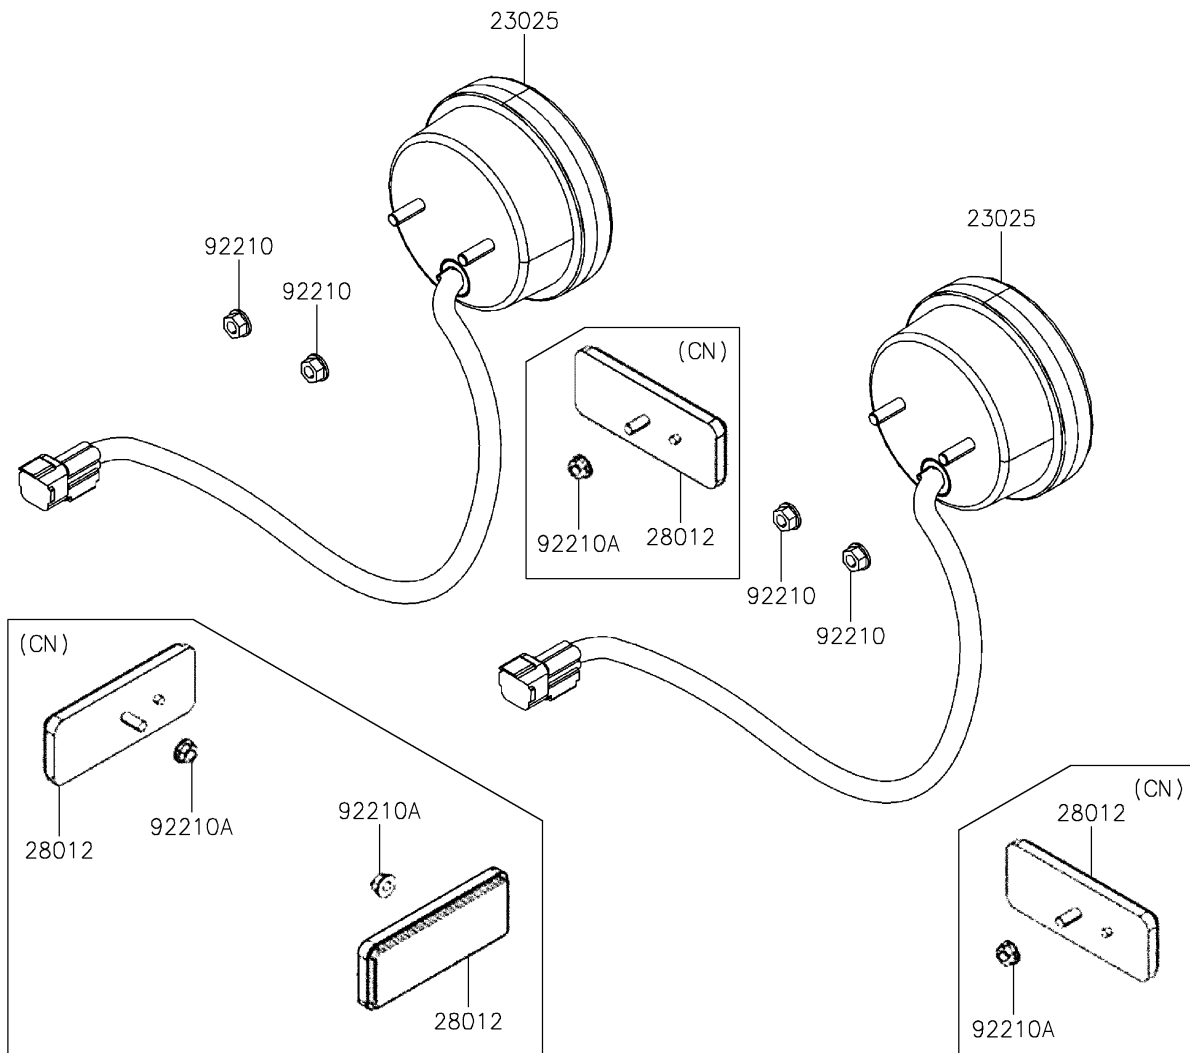

2021 MULE PRO-MX™ EPS PARTS DIAGRAM

Taillight(s)

F2720

2021 MULE PRO-MX™ EPS PARTS LIST

Taillight(s)

ITEM NAME	PART NUMBER	QUANTITY
LAMP-TAIL (Ref # 23025)	23025-Y009	2
REFLECTOR-REFLEX (Ref # 28012)	28012-Y010	4
NUT,6MM (Ref # 92210)	92210-Y026	4
NUT,FLANGE,5MM (Ref # 92210A)	92210-Y053	4