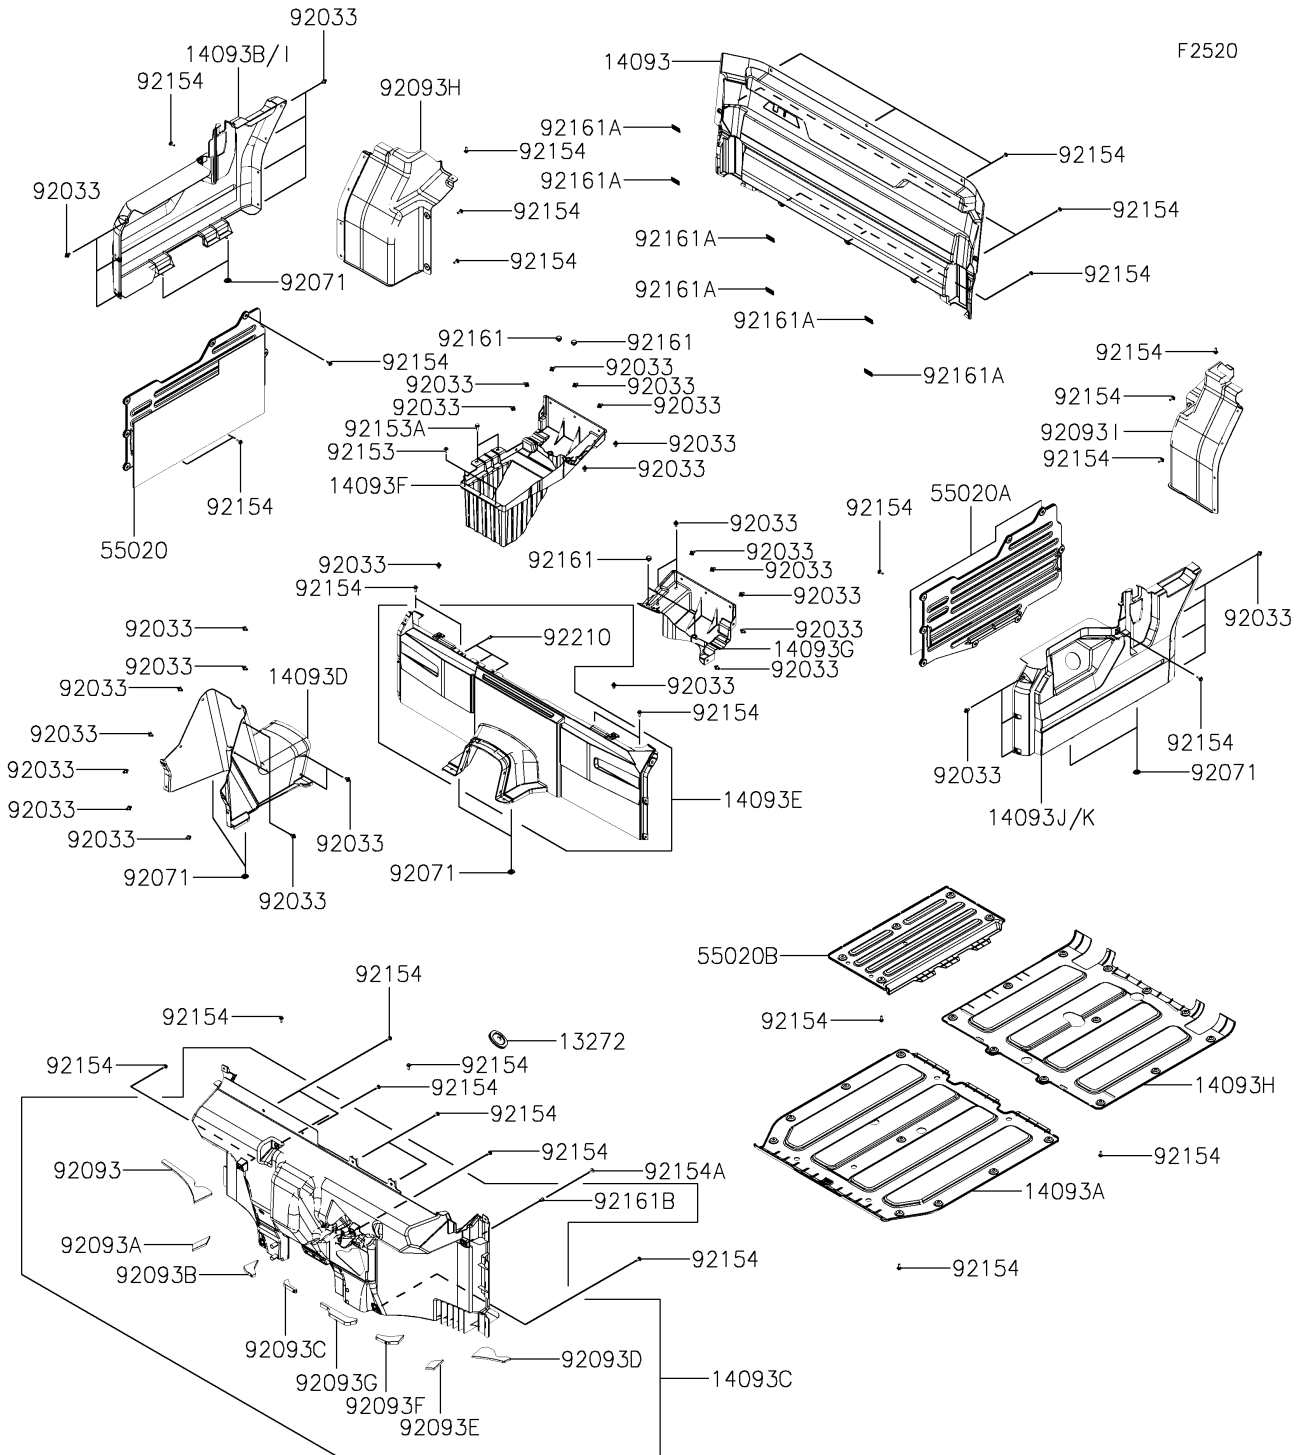

2021 MULE PRO-MX™ EPS PARTS DIAGRAM

Carrier(s)

2021 MULE PRO-MX™ EPS PARTS LIST

Carrier(s)

ITEM NAME	PART NUMBER	QUANTITY
PLATE,FRONT TIRE HOUSE (Ref # 13272)	13272-Y032	1
COVER,BACK,S.BLACK (Ref # 14093)	14093-Y010-933	1
COVER,UNDER,FR,S.BLACK (Ref # 14093A)	14093-Y018-933	1
COVER,SIDE,RH,S.BLACK (Ref # 14093B)	14093-Y022-933	1
COVER,FR FLOOR,S.BLACK (Ref # 14093C)	14093-Y023-933	1
COVER,TUNNEL,S.BLACK (Ref # 14093D)	14093-Y025-933	1
COVER,CNT,S.BLACK (Ref # 14093E)	14093-Y026-933	1
COVER,HEAT GUARD,RH (Ref # 14093F)	14093-Y027	1
COVER,HEAT GUARD,LH (Ref # 14093G)	14093-Y029	1
COVER,UNDER,RR,S.BLACK (Ref # 14093H)	14093-Y030-933	1
COVER,SIDE,RH,S.BLACK (Ref # 14093I)	14093-Y038-933	1
COVER,SIDE,LH,S.BLACK (Ref # 14093J)	14093-Y052-933	1
COVER,SIDE,LH,S.BLACK (Ref # 14093K)	14093-Y054-933	1
GUARD,HEAT,RH (Ref # 55020)	55020-Y013	1
GUARD,HEAT,LH (Ref # 55020A)	55020-Y014	1
GUARD,BOOT,S.BLACK (Ref # 55020B)	55020-Y017-933	1
RING-SNAP (Ref # 92033)	92033-Y033	41
GROMMET (Ref # 92071)	92071-Y006	8
SEAL (Ref # 92093)	92093-Y035	1
SEAL (Ref # 92093A)	92093-Y036	1
SEAL (Ref # 92093B)	92093-Y037	1
SEAL (Ref # 92093C)	92093-Y038	1
SEAL (Ref # 92093D)	92093-Y039	1
SEAL (Ref # 92093E)	92093-Y040	1
SEAL (Ref # 92093F)	92093-Y041	1
SEAL (Ref # 92093G)	92093-Y042	1
SEAL (Ref # 92093H)	92093-Y043	1
SEAL (Ref # 92093I)	92093-Y044	1
BOLT,5X16 (Ref # 92153)	92153-Y013	3

2021 MULE PRO-MX™ EPS PARTS LIST

Carrier(s)

ITEM NAME	PART NUMBER	QUANTITY
BOLT,FLANGE,8X16 (Ref # 92153A)	92153-Y032	2
BOLT,6X18 (Ref # 92154)	92154-Y177	73
BOLT,5X22 (Ref # 92154A)	92154-Y186	9
DAMPER (Ref # 92161)	92161-Y014	4
DAMPER (Ref # 92161A)	92161-Y045	6
DAMPER (Ref # 92161B)	92161-Y054	9
NUT,5MM (Ref # 92210)	92210-Y016	3