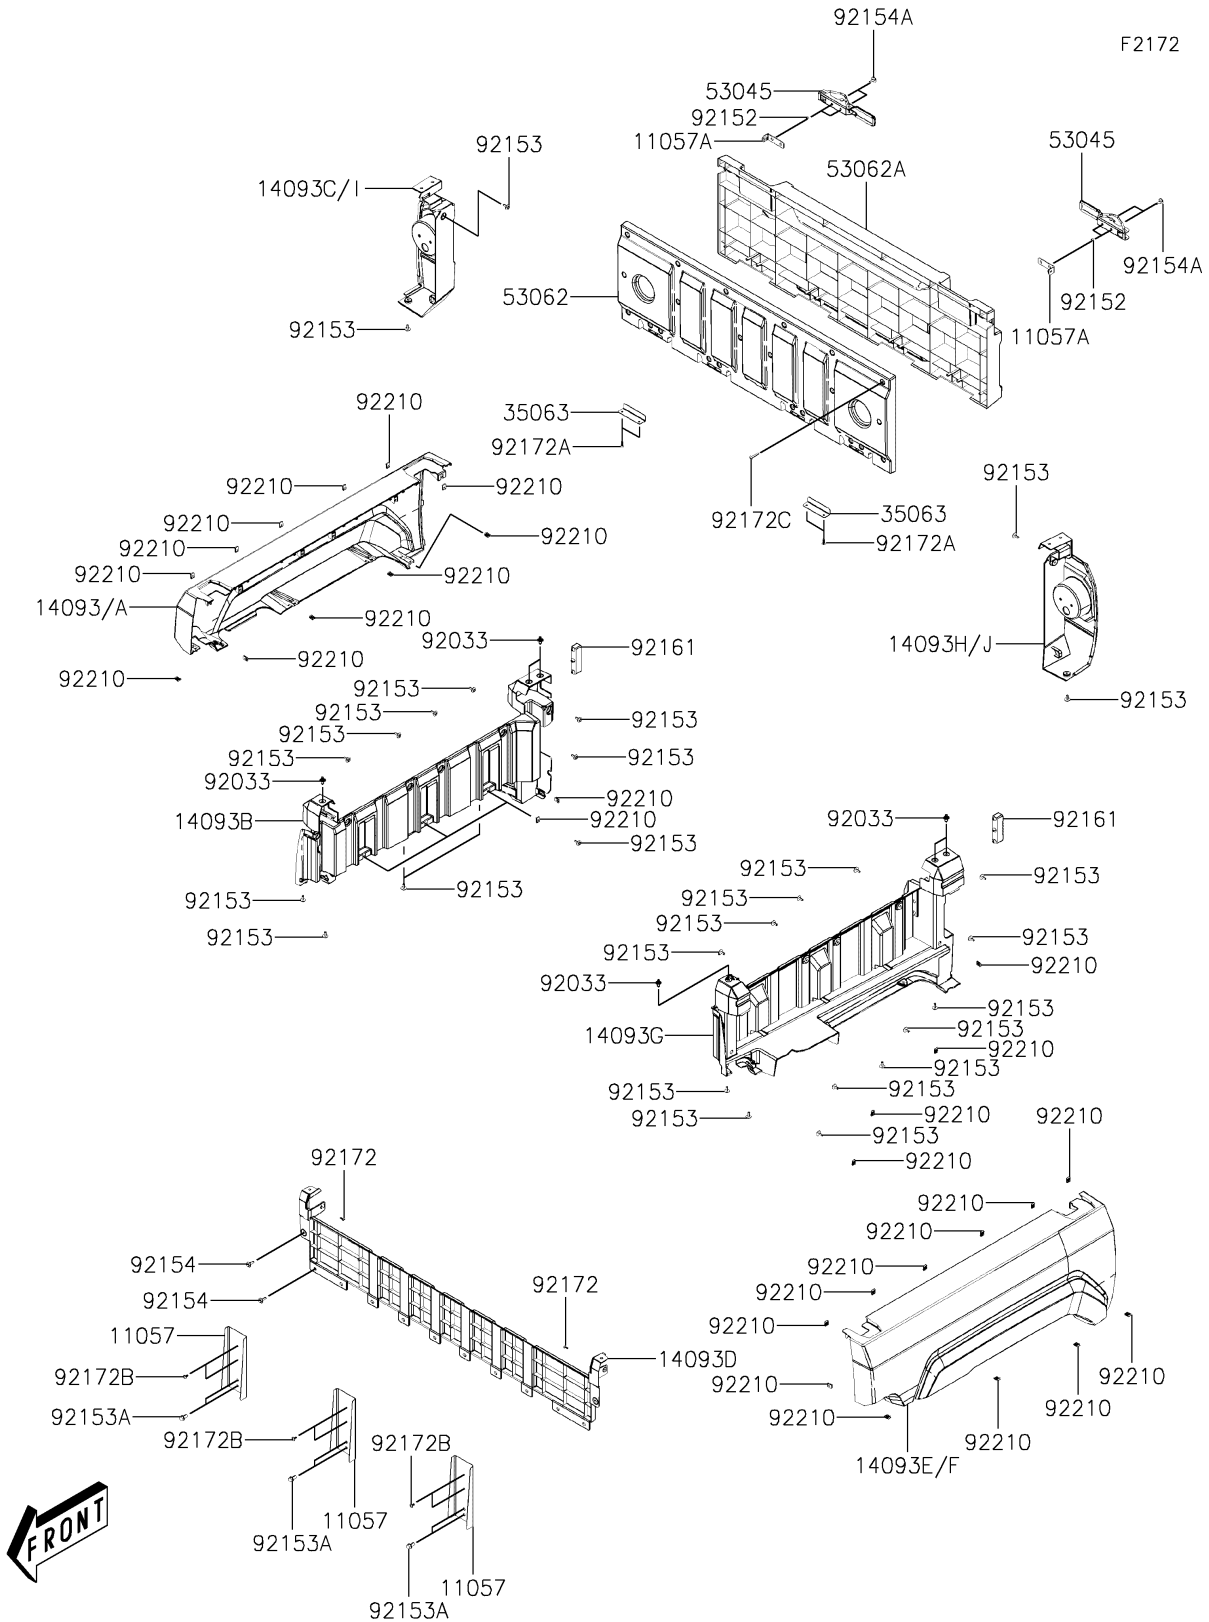

# 2021 MULE PRO-MX™ EPS PARTS DIAGRAM

## Rear Fender(s)

### Rear Fender(s)

ITEM NAME	PART NUMBER	QUANTITY
BRACKET,CARGO BED (Ref # 11057)	11057-Y016	3
BRACKET,STOPPER (Ref # 11057A)	11057-Y018	2
COVER,SIDE,OUTER,RH,B.WHITE (Ref # 14093)	14093-Y031-932	1
COVER,SIDE,OUTER,RH,T.GREEN (Ref # 14093A)	14093-Y031-973	1
COVER,SIDE,INNER,RH,S.BLACK (Ref # 14093B)	14093-Y032-933	1
COVER,TAIL LIGHT,RH,S.BLACK (Ref # 14093C)	14093-Y033-933	1
COVER,FRONT CARRIER (Ref # 14093D)	14093-Y034	1
COVER,SIDE,OUTER,LH,B.WHITE (Ref # 14093E)	14093-Y035-932	1
COVER,SIDE,OUTER,LH,T.GREEN (Ref # 14093F)	14093-Y035-973	1
COVER,SIDE,INNER,LH,S.BLACK (Ref # 14093G)	14093-Y036-933	1
COVER,TAIL LIGHT,LH,S.BLACK (Ref # 14093H)	14093-Y037-933	1
COVER,TAIL LIGHT,RH,S.BLACK (Ref # 14093I)	14093-Y040-933	1
COVER,TAIL LIGHT,LH,S.BLACK (Ref # 14093J)	14093-Y041-933	1
STAY,HINGE (Ref # 35063)	35063-Y044	2
HOOK-ASSY (Ref # 53045)	53045-Y002	2
GATE-TAIL,INNER (Ref # 53062)	53062-Y002	1
GATE-TAIL,OUTER,S.BLACK (Ref # 53062A)	53062-Y003-933	1
RING-SNAP (Ref # 92033)	92033-Y033	6
COLLAR,TAIL GATE (Ref # 92152)	92152-Y075	4
BOLT,5X16 (Ref # 92153)	92153-Y013	30
BOLT,FLANGE,8X16 (Ref # 92153A)	92153-Y032	6
BOLT,6X18 (Ref # 92154)	92154-Y177	12
BOLT,6X20 (Ref # 92154A)	92154-Y227	4
DAMPER (Ref # 92161)	92161-Y053	2
SCREW,4X12 (Ref # 92172)	92172-Y019	2
SCREW,TAPPING,5X16 (Ref # 92172A)	92172-Y020	4
SCREW,TAPPING,5X12 (Ref # 92172B)	92172-Y038	6
SCREW,TAPPING,5X30 (Ref # 92172C)	92172-Y083	22
NUT,5MM (Ref # 92210)	92210-Y016	30