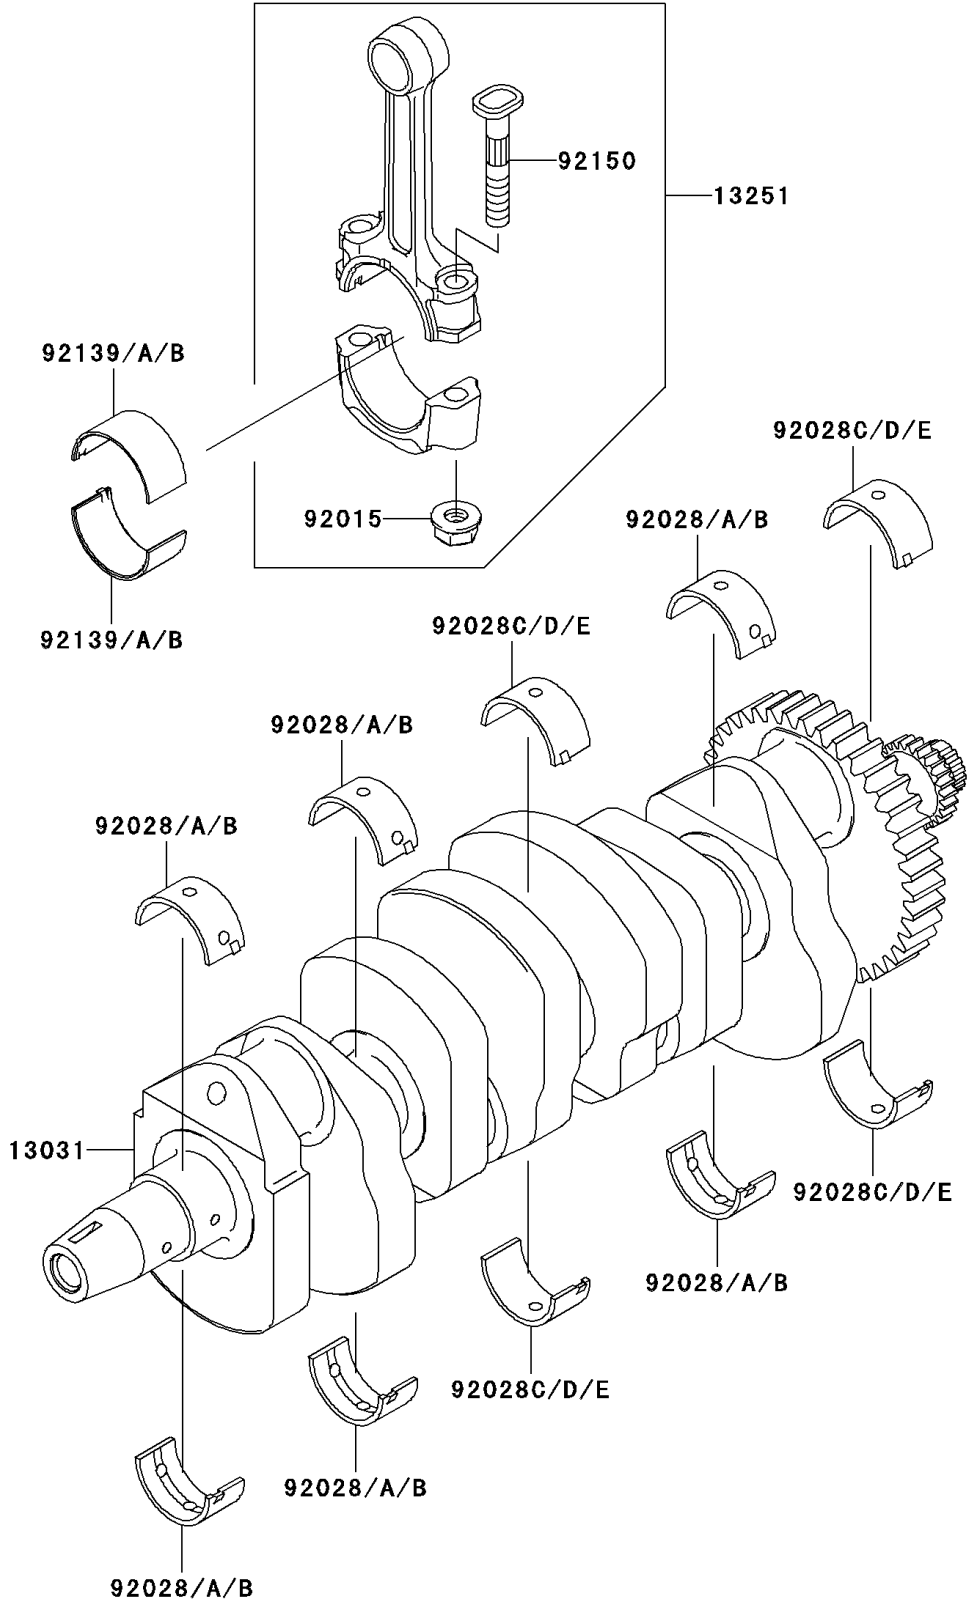

2006 Z1000 PARTS DIAGRAM

Crankshaft

E1321

2006 Z1000 PARTS LIST

Crankshaft

ITEM NAME	PART NUMBER	QUANTITY
CRANKSHAFT-COMP (Ref # 13031)	13031-0003	1
ROD-ASSY-CONNECTING,II (Ref # 13251)	13251-1145-II	4
NUT,FLANGED,8MM (Ref # 92015)	92015-1311	8
BUSHING,CRANK,BLUE (Ref # 92028)	92028-1827	6
BUSHING,CRANK,BLACK (Ref # 92028A)	92028-1828	AR
BUSHING,CRANK,BROWN (Ref # 92028B)	92028-1829	AR
BUSHING,CRANK,BLUE (Ref # 92028C)	92028-1866	4
BUSHING,CRANK,BLACK (Ref # 92028D)	92028-1867	AR
BUSHING,CRANK,BROWN (Ref # 92028E)	92028-1868	AR
BUSHING,CONNECTING ROD,BLUE (Ref # 92139)	92139-1108	8
BUSHING,CONNECTING ROD,BLACK (Ref # 92139A)	92139-1109	AR
BUSHING,CONNECTING ROD,BROWN (Ref # 92139B)	92139-1110	AR
BOLT,CONNECTING ROD,8MM (Ref # 92150)	92150-1216	8