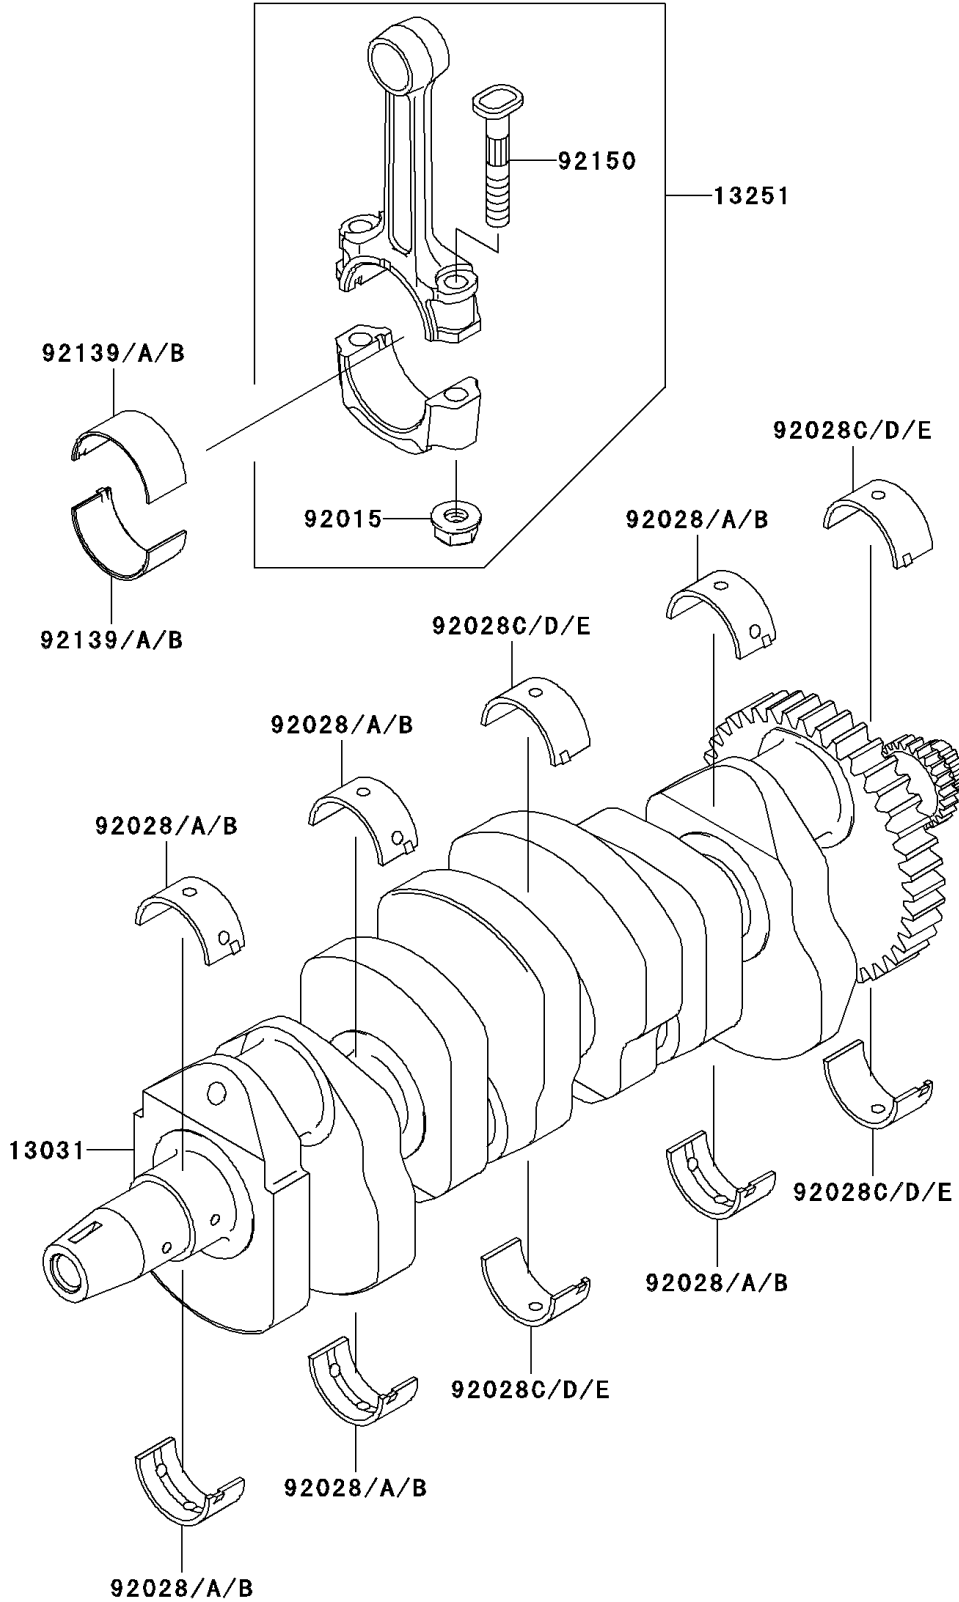

2006 Z1000 PARTS DIAGRAM

Crankshaft

E1321

2006 Z1000 PARTS LIST

Crankshaft

ITEM NAME	PART NUMBER	QUANTITY
CRANKSHAFT-COMP (Ref # 13031)	13031-0003	1
ROD-ASSY-CONNECTING,II (Ref # 13251)	13251-1145-II	4
NUT,FLANGED,8MM (Ref # 92015)	92015-1311	8
BUSHING,CRANK,BLUE (Ref # 92028)	92028-1827	6
BUSHING,CRANK,BLACK (Ref # 92028A)	92028-1828	AR
BUSHING,CRANK,BROWN (Ref # 92028B)	92028-1829	AR
BUSHING,CRANK,BLUE (Ref # 92028C)	92028-1866	4
BUSHING,CRANK,BLACK (Ref # 92028D)	92028-1867	AR
BUSHING,CRANK,BROWN (Ref # 92028E)	92028-1868	AR
BUSHING,CONNECTING ROD,BLUE (Ref # 92139)	92139-1108	8
BUSHING,CONNECTING ROD,BLACK (Ref # 92139A)	92139-1109	AR
BUSHING,CONNECTING ROD,BROWN (Ref # 92139B)	92139-1110	AR
BOLT,CONNECTING ROD,8MM (Ref # 92150)	92150-1216	8