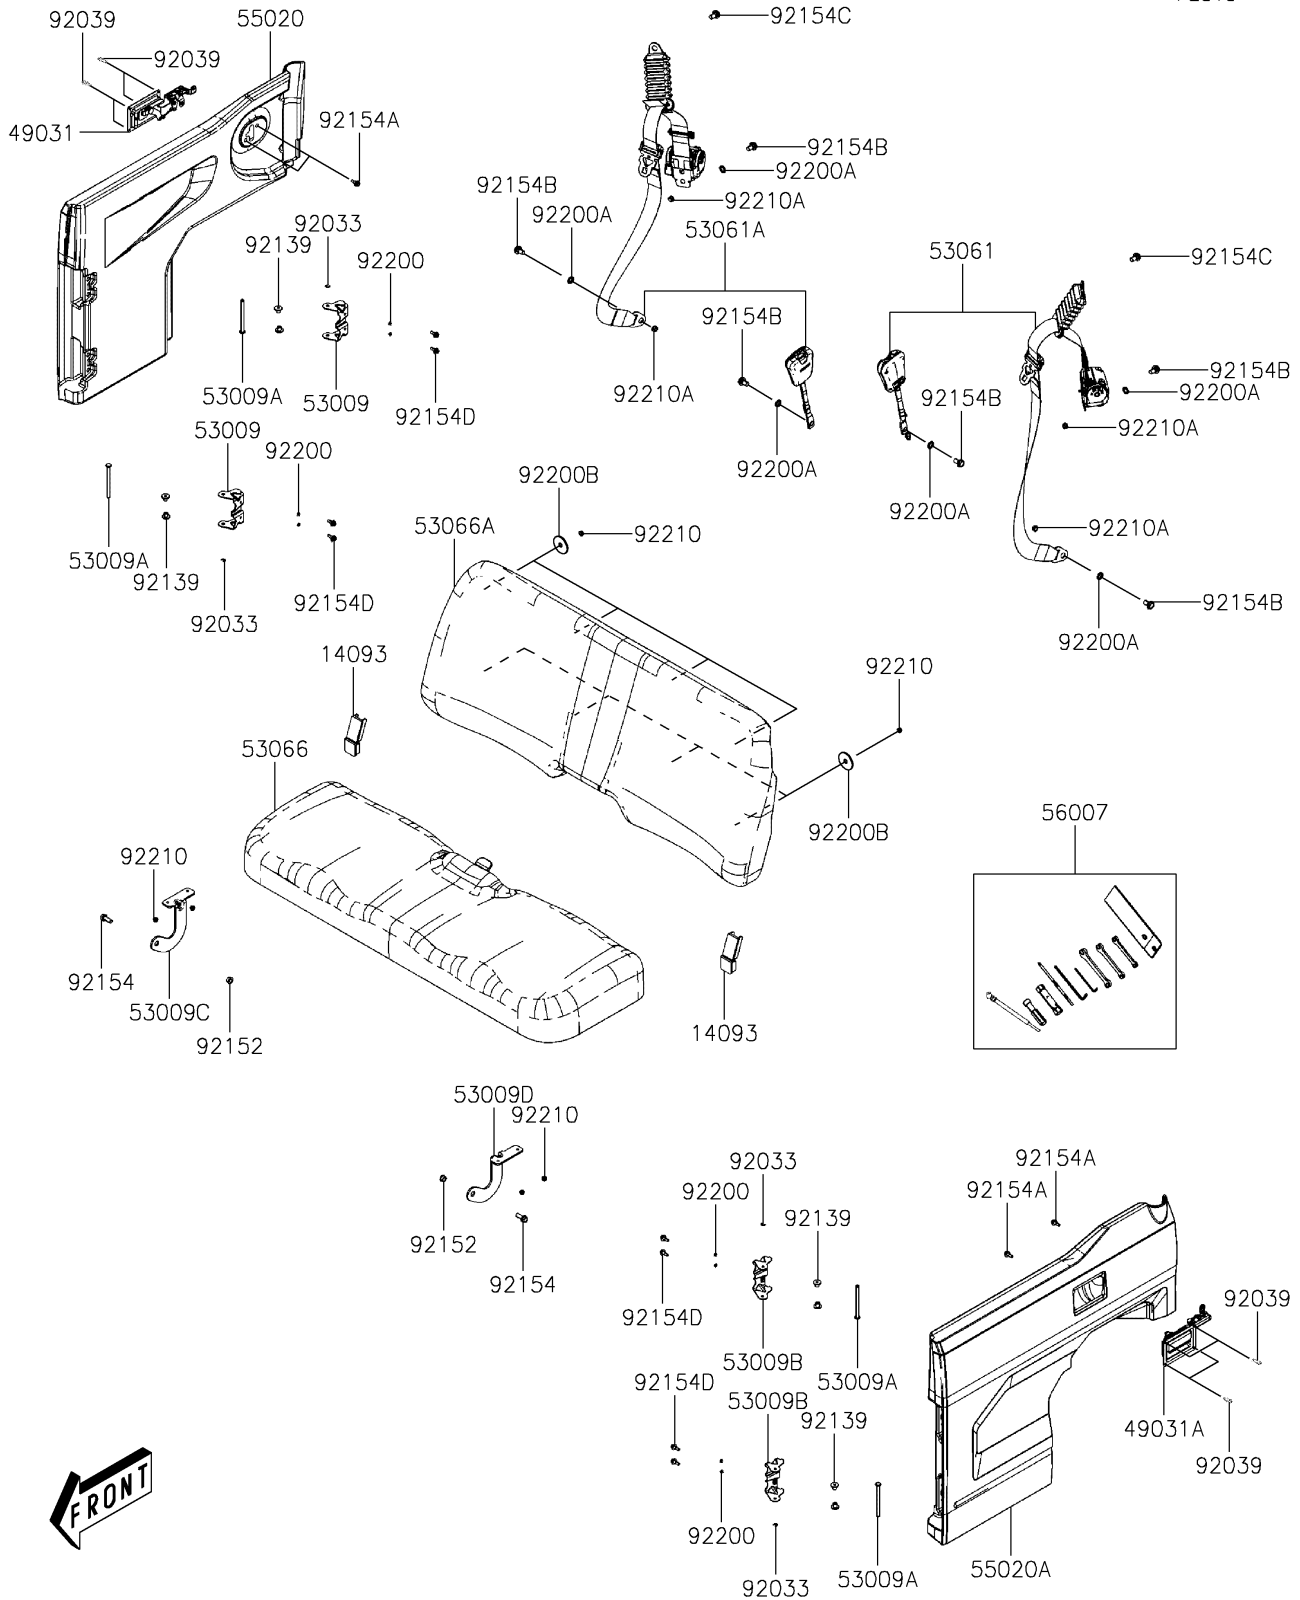

2019 MULE PRO-MX™ EPS CAMO PARTS DIAGRAM

Seat(DKF)

F2510

2019 MULE PRO-MX™ EPS CAMO PARTS LIST

Seat(DKF)

ITEM NAME	PART NUMBER	QUANTITY
COVER,SEAT (Ref # 14093)	14093-Y028	2
LATCH,RH (Ref # 49031)	49031-Y001	1
LATCH,LH (Ref # 49031A)	49031-Y002	1
HINGE,RH (Ref # 53009)	53009-Y002	2
HINGE (Ref # 53009A)	53009-Y003	4
HINGE,LH (Ref # 53009B)	53009-Y004	2
HINGE,SEAT,RH (Ref # 53009C)	53009-Y005	1
HINGE,SEAT,LH (Ref # 53009D)	53009-Y006	1
BELT-SEAT,LH (Ref # 53061)	53061-Y001	1
BELT-SEAT,RH (Ref # 53061A)	53061-Y002	1
SEAT-ASSY,BOTTOM (Ref # 53066)	53066-Y006	1
SEAT-ASSY,BACK (Ref # 53066A)	53066-Y007	1
GUARD,RH,S.BLACK (Ref # 55020)	55020-Y015-933	1
GUARD,LH,S.BLACK (Ref # 55020A)	55020-Y016-933	1
TOOL-KIT (Ref # 56007)	56007-Y005	1
RING-SNAP (Ref # 92033)	92033-Y040	4
RIVET,4.8X12.8 (Ref # 92039)	92039-Y005	8
BUSHING (Ref # 92139)	92139-Y014	8
COLLAR (Ref # 92152)	92152-Y066	2
BOLT,FLANGE,10X25 (Ref # 92154)	92154-Y139	2
BOLT,FLANGE,6X14 (Ref # 92154A)	92154-Y153	4
BOLT (Ref # 92154B)	92154-Y170	6
BOLT (Ref # 92154C)	92154-Y171	2
BOLT,FLANGE,6MM (Ref # 92154D)	92154-Y181	8
WASHER (Ref # 92200)	92200-Y085	8
WASHER,12MM (Ref # 92200A)	92200-Y096	6
WASHER (Ref # 92200B)	92200-Y101	8
NUT,6MM (Ref # 92210)	92210-Y026	12
NUT (Ref # 92210A)	92210-Y081	4