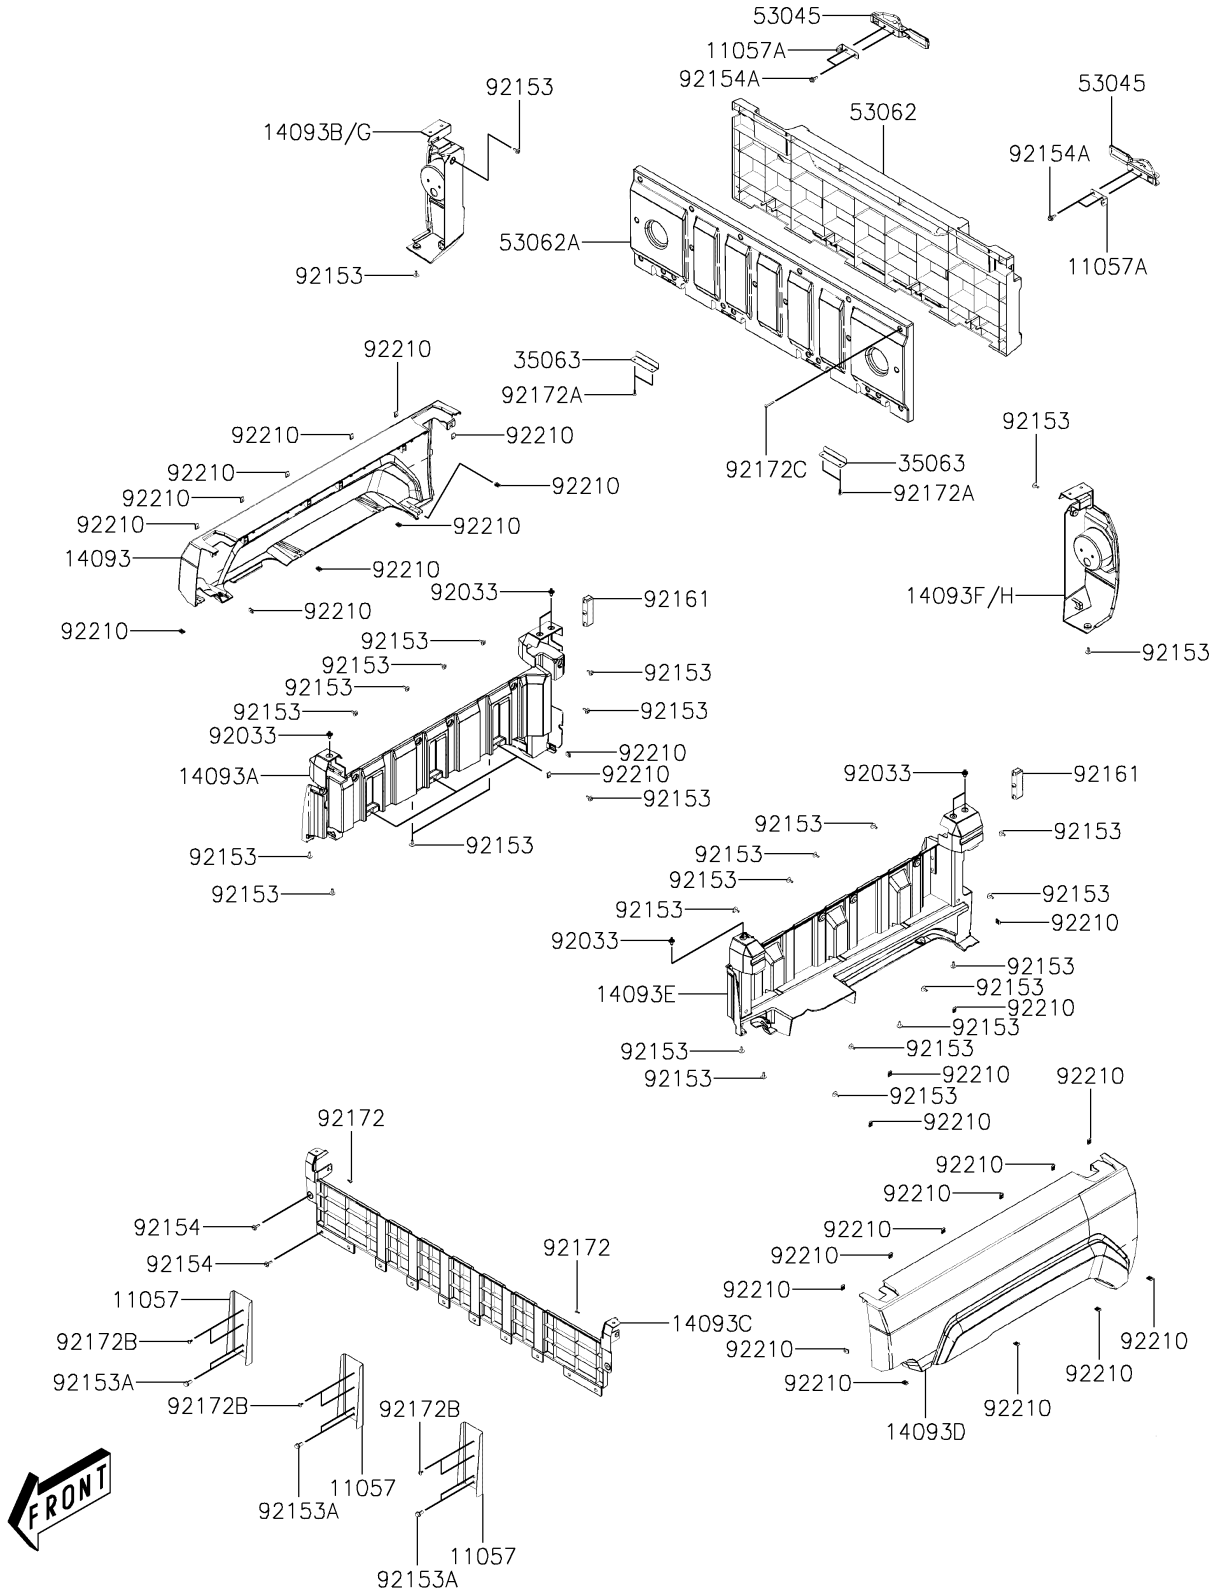

2020 MULE PRO-MX™ EPS CAMO PARTS DIAGRAM

Rear Fender(s)(DKF)

F2172

2020 MULE PRO-MX™ EPS CAMO PARTS LIST

Rear Fender(s)(DKF)

ITEM NAME	PART NUMBER	QUANTITY
BRACKET,CARGO BED (Ref # 11057)	11057-Y016	3
BRACKET,STOPPER (Ref # 11057A)	11057-Y018	2
COVER,SIDE,OUTER,RH,GREEN (Ref # 14093)	14093-Y031-975	1
COVER,SIDE,INNER,RH,S.BLACK (Ref # 14093A)	14093-Y032-933	1
COVER,TAIL LIGHT,RH,S.BLACK (Ref # 14093B)	14093-Y033-933	1
COVER,FRONT CARRIER (Ref # 14093C)	14093-Y034	1
COVER,SIDE,OUTER,LH,GREEN (Ref # 14093D)	14093-Y035-975	1
COVER,SIDE,INNER,LH,S.BLACK (Ref # 14093E)	14093-Y036-933	1
COVER,TAIL LIGHT,LH,S.BLACK (Ref # 14093F)	14093-Y037-933	1
COVER,TAIL LIGHT,RH,S.BLACK (Ref # 14093G)	14093-Y040-933	1
COVER,TAIL LIGHT,LH,S.BLACK (Ref # 14093H)	14093-Y041-933	1
STAY,HINGE (Ref # 35063)	35063-Y044	2
HOOK-ASSY (Ref # 53045)	53045-Y001	2
GATE-TAIL,OUTER,S.BLACK (Ref # 53062)	53062-Y001-933	1
GATE-TAIL,INNER (Ref # 53062A)	53062-Y002	1
RING-SNAP (Ref # 92033)	92033-Y033	6
BOLT,5X16 (Ref # 92153)	92153-Y013	30
BOLT,FLANGE,8X16 (Ref # 92153A)	92153-Y032	6
BOLT,6X18 (Ref # 92154)	92154-Y177	12
BOLT,FLANGE,6MM (Ref # 92154A)	92154-Y182	4
DAMPER (Ref # 92161)	92161-Y053	2
SCREW,4X12 (Ref # 92172)	92172-Y019	2
SCREW,TAPPING,5X16 (Ref # 92172A)	92172-Y020	4
SCREW,TAPPING,5X12 (Ref # 92172B)	92172-Y038	6
SCREW,TAPPING,5X30 (Ref # 92172C)	92172-Y083	22
NUT,5MM (Ref # 92210)	92210-Y016	30