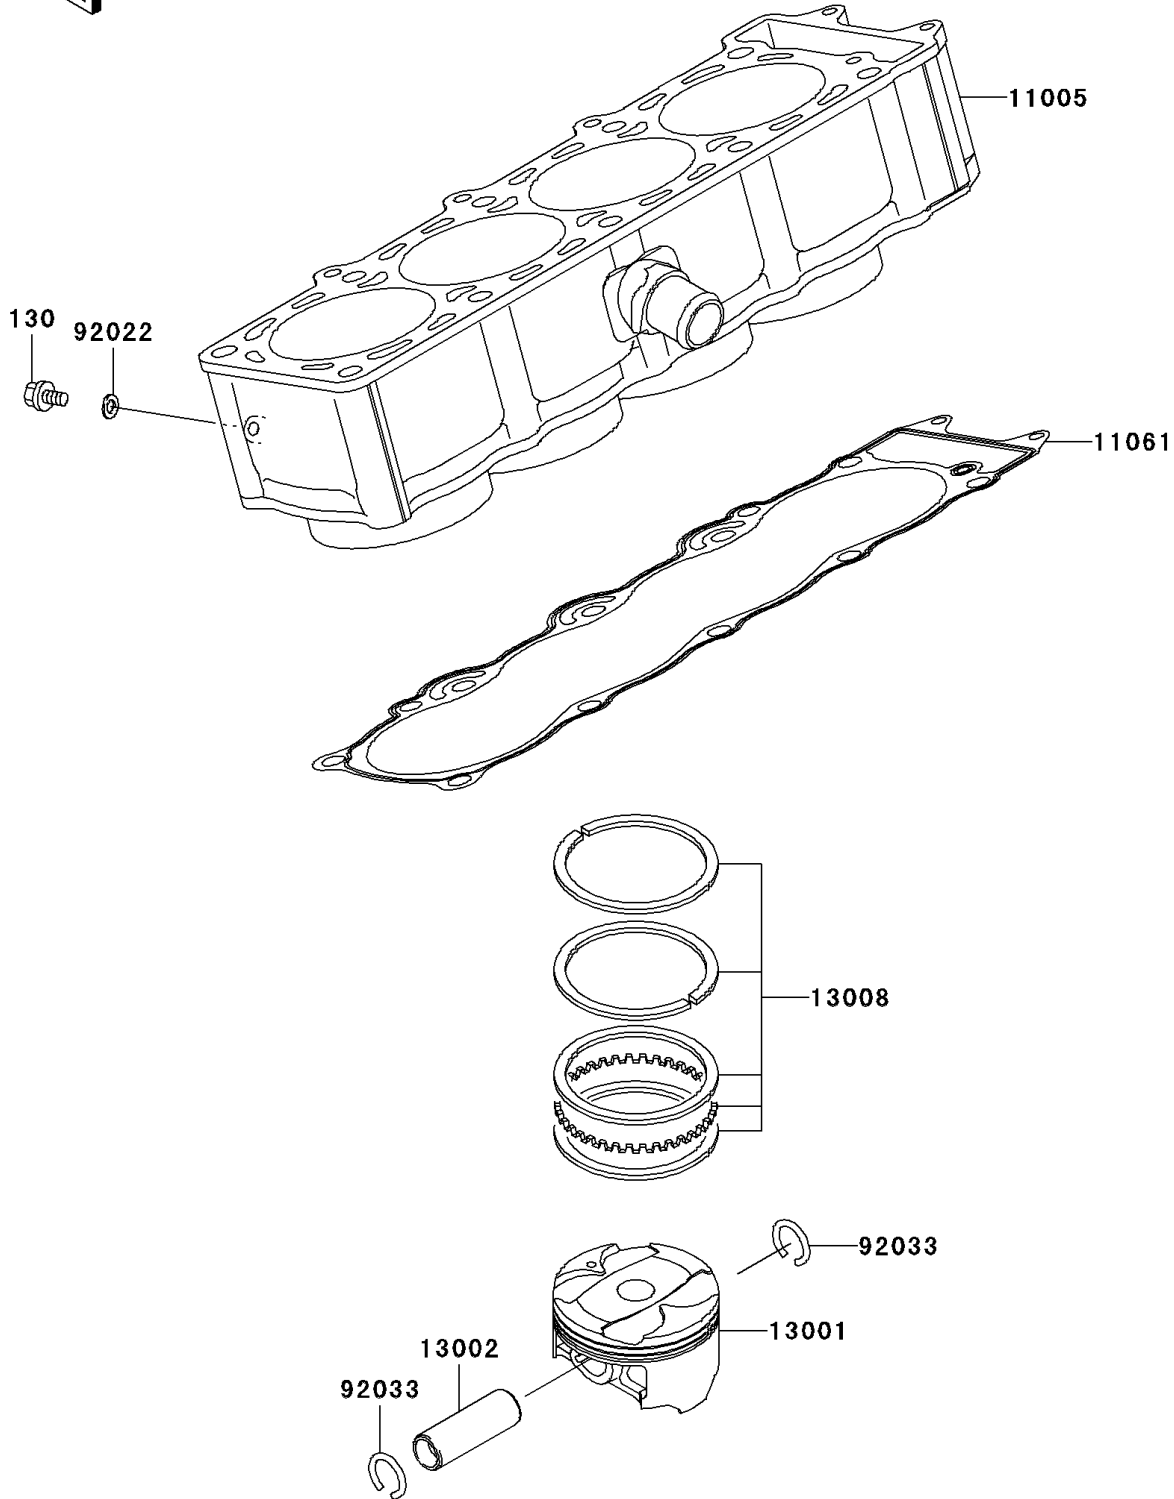

2006 Z1000 PARTS DIAGRAM

Cylinder/Piston(s)

E1120

2006 Z1000 PARTS LIST

Cylinder/Piston(s)

ITEM NAME	PART NUMBER	QUANTITY
BOLT-FLANGED,6X10 (Ref # 130)	130Y0610	1
CYLINDER-ENGINE (Ref # 11005)	11005-1987	1
GASKET,CYLINDER BASE (Ref # 11061)	11061-1168	1
PISTON-ENGINE (Ref # 13001)	13001-1661	4
PIN-PISTON (Ref # 13002)	13002-1129	4
RING-SET-PISTON (Ref # 13008)	13008-1217	4
WASHER,6.2X11X1 (Ref # 92022)	92022-304	1
RING-SNAP,20.5X1.2 (Ref # 92033)	92033-1099	8