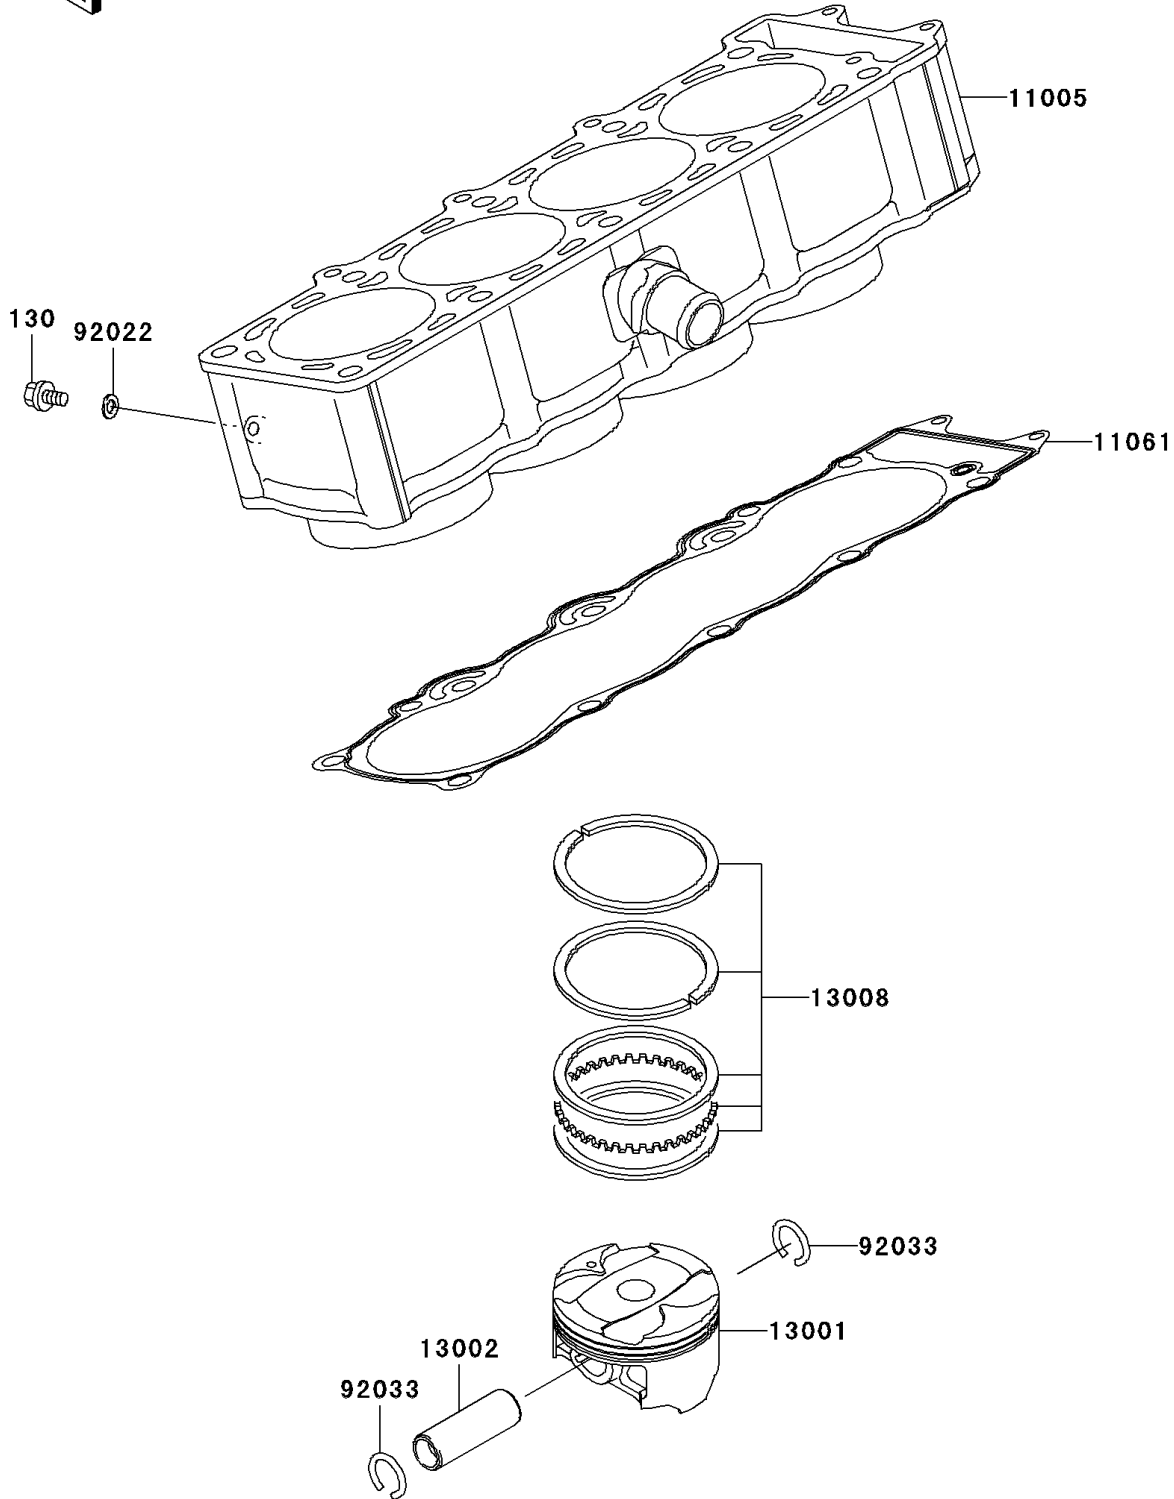

# 2006 Z1000 PARTS DIAGRAM

Cylinder/Piston(s)

E1120

## 2006 Z1000 PARTS LIST

Cylinder/Piston(s)

| ITEM NAME                          | PART NUMBER | QUANTITY |
|------------------------------------|-------------|----------|
| BOLT-FLANGED,6X10 (Ref # 130)      | 130Y0610    | 1        |
| CYLINDER-ENGINE (Ref # 11005)      | 11005-1987  | 1        |
| GASKET,CYLINDER BASE (Ref # 11061) | 11061-1168  | 1        |
| PISTON-ENGINE (Ref # 13001)        | 13001-1661  | 4        |
| PIN-PISTON (Ref # 13002)           | 13002-1129  | 4        |
| RING-SET-PISTON (Ref # 13008)      | 13008-1217  | 4        |
| WASHER,6.2X11X1 (Ref # 92022)      | 92022-304   | 1        |
| RING-SNAP,20.5X1.2 (Ref # 92033)   | 92033-1099  | 8        |