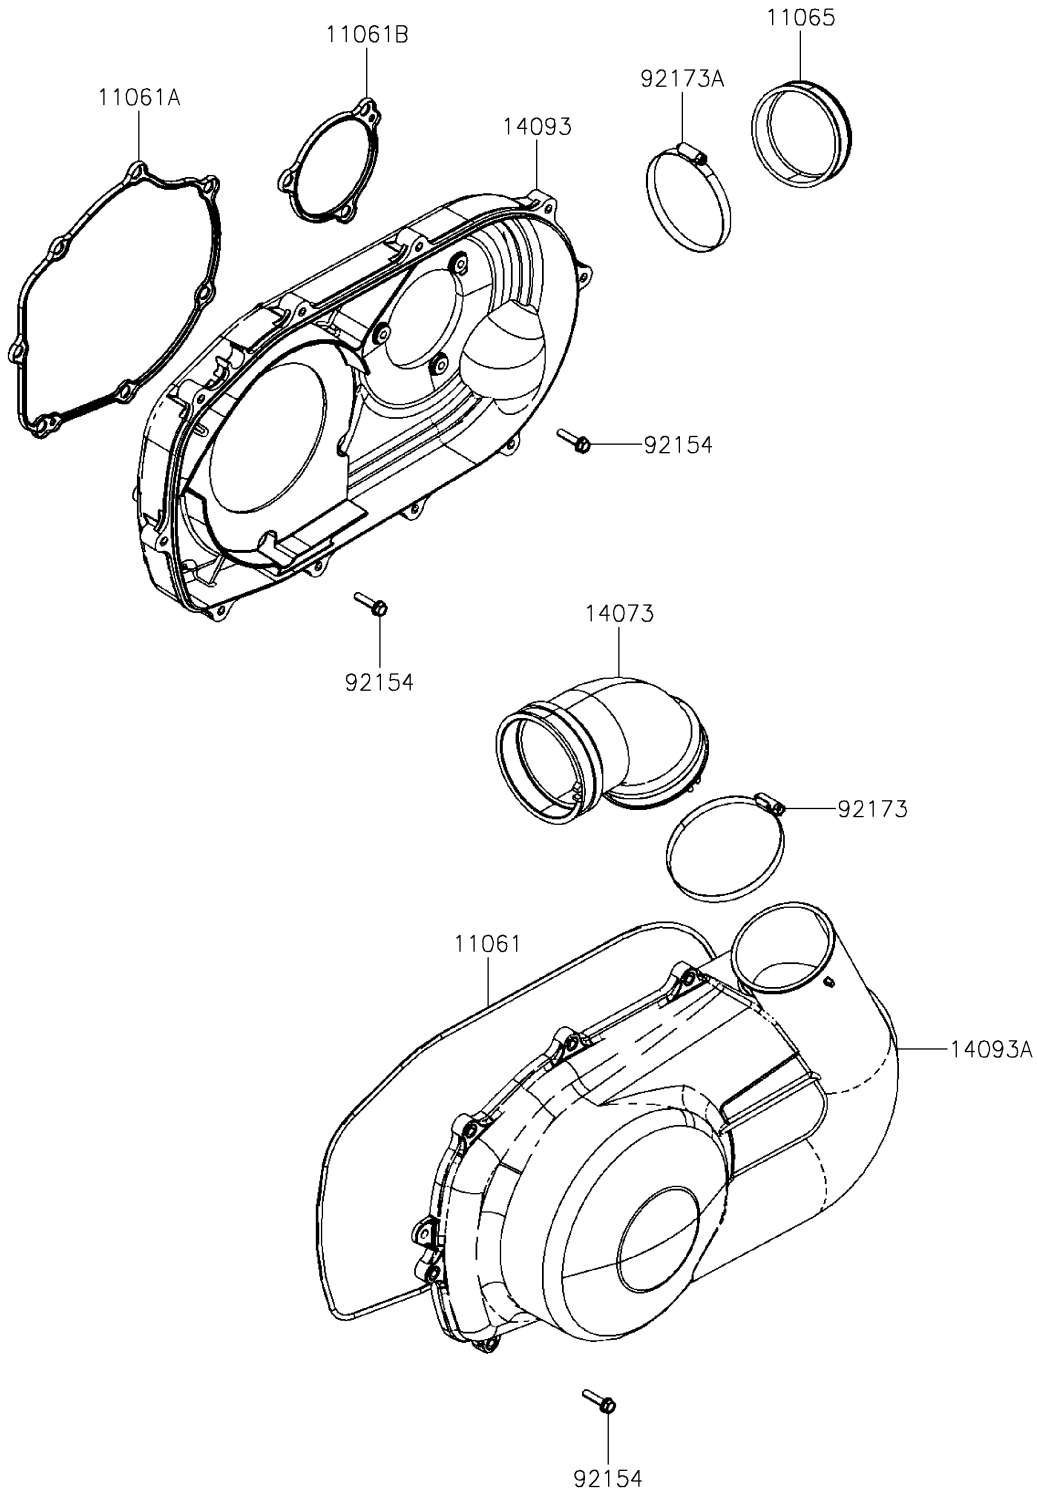

2020 MULE PRO-MX™ EPS PARTS DIAGRAM

Converter Cover

E1393

2020 MULE PRO-MX™ EPS PARTS LIST

Converter Cover

ITEM NAME	PART NUMBER	QUANTITY
GASKET,CRANK CASE COVER,RH (Ref # 11061)	11061-Y056	1
GASKET,CVT CASE,RR (Ref # 11061A)	11061-Y057	1
GASKET,CVT CASE,FR (Ref # 11061B)	11061-Y058	1
CAP,CVT CASE (Ref # 11065)	11065-Y034	1
DUCT,CRANK CASE COVER (Ref # 14073)	14073-Y010	1
COVER,RH (Ref # 14093)	14093-Y001	1
COVER,CRANK CASE,RH (Ref # 14093A)	14093-Y003	1
BOLT,FLANGE,6X25 (Ref # 92154)	92154-Y130	20
CLAMP (Ref # 92173)	92173-Y064	1
CLAMP (Ref # 92173A)	92173-Y066	1