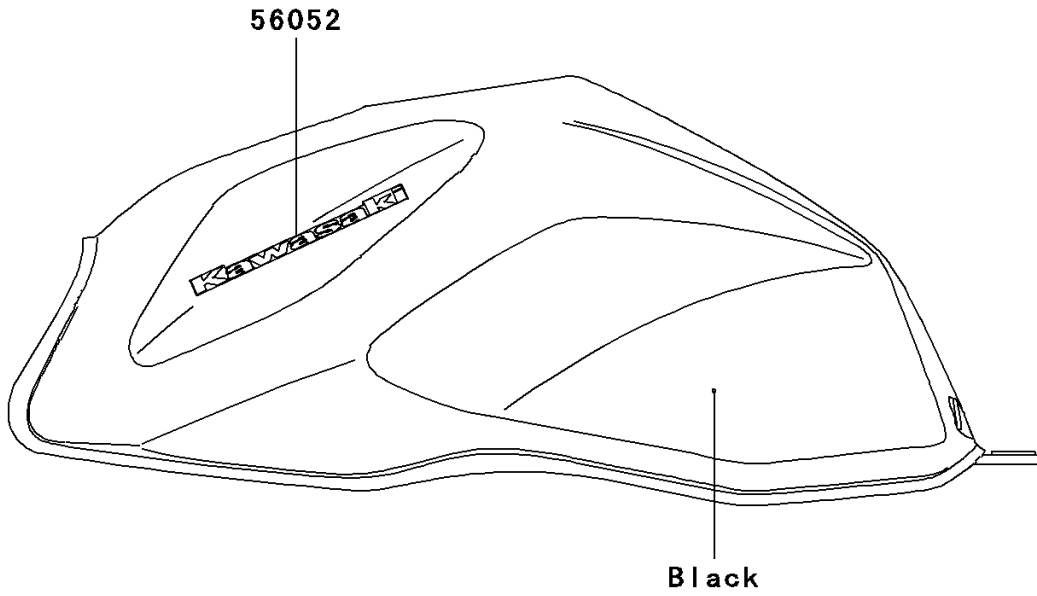

2005 Z1000 (European) PARTS DIAGRAM

Decals(Black)(A2H/A3H)

F2861C

2005 Z1000 (European) PARTS LIST

Decals(Black)(A2H/A3H)

ITEM NAME	PART NUMBER	QUANTITY
MARK,FUEL TANK,KAWASAKI (Ref # 56052)	56052-0220	2
MARK,TAIL COVER,Z1000 (Ref # 56052A)	56052-0221	2