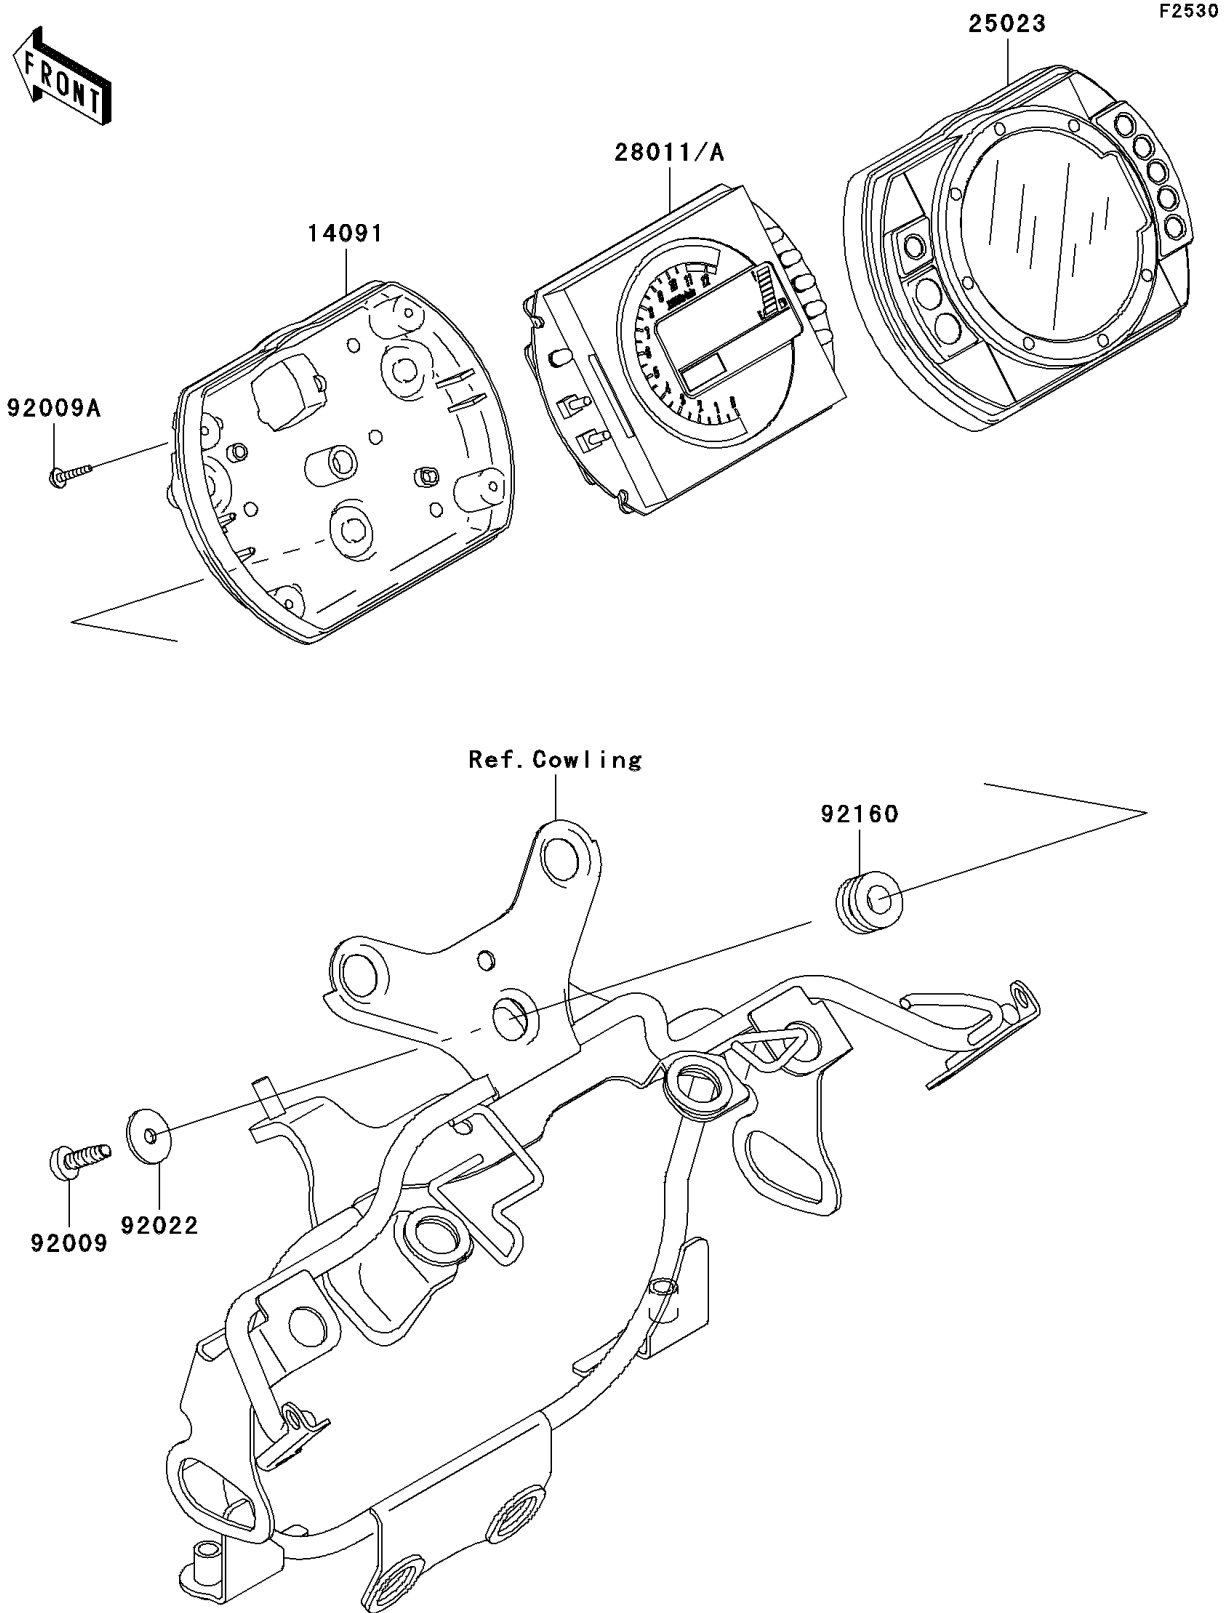

2005 Z1000 (European) PARTS DIAGRAM

Meter(s)

2005 Z1000 (European) PARTS LIST

Meter(s)

ITEM NAME	PART NUMBER	QUANTITY
COVER,METER,LWR (Ref # 14091)	14091-1569	1
COVER-METER CASE,UPP (Ref # 25023)	25023-0001	1
METER,LCD (Ref # 28011A)	28011-0026	1
SCREW,TAPPING,5X14 (Ref # 92009)	92009-1197	3
SCREW,TAPPING,3X14 (Ref # 92009A)	92009-1592	5
WASHER,5.5X20X1.2 (Ref # 92022)	92022-1405	3
DAMPER (Ref # 92160)	92160-1167	3