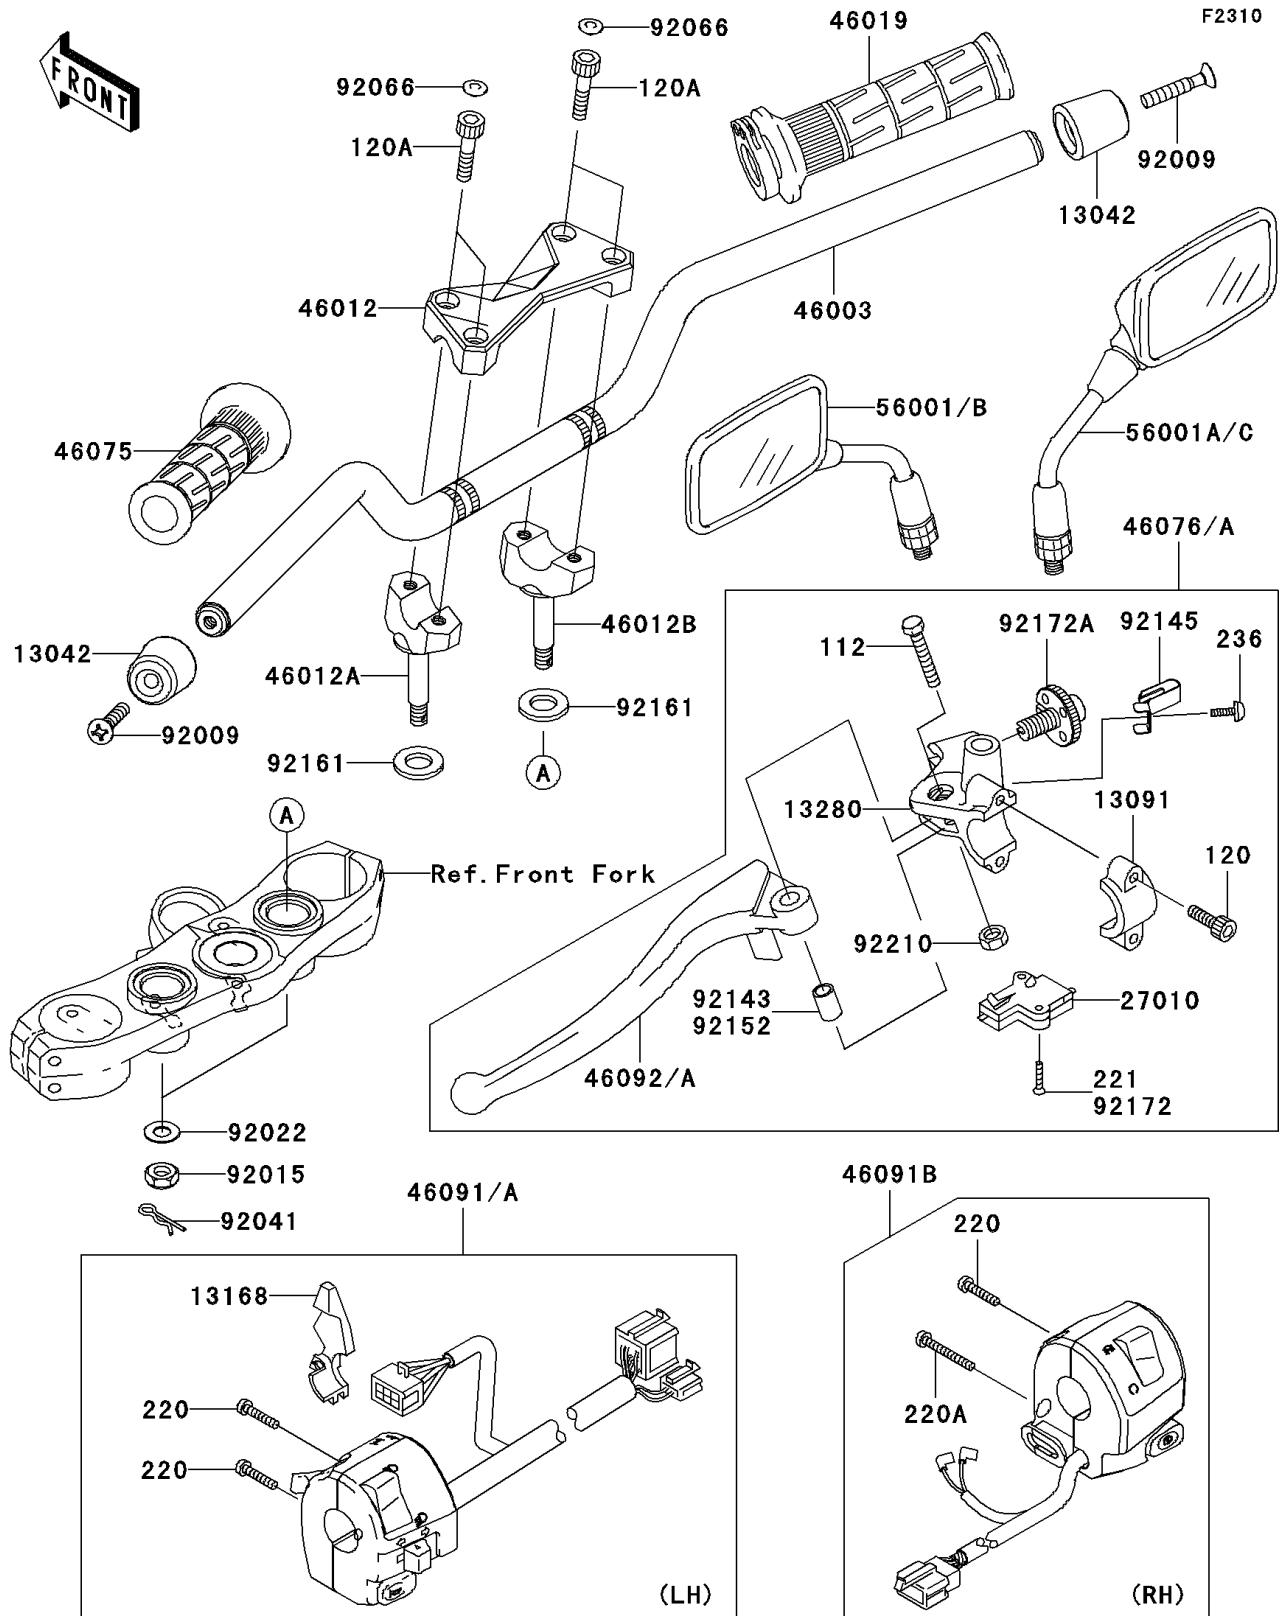

2003 Z1000 (European) PARTS DIAGRAM

Handlebar

2003 Z1000 (European) PARTS LIST

Handlebar

ITEM NAME	PART NUMBER	QUANTITY
BOLT-UPSET (Ref # 112)	112J0630	1
BOLT-SOCKET (Ref # 120)	120S0620	2
BOLT-SOCKET,8X30,BLACK (Ref # 120A)	120S0830	4
SCREW-PAN-CROS (Ref # 220)	220C0525	3
SCREW-PAN-CROS (Ref # 220A)	220C0540	1
SCREW-CSK-CROS (Ref # 221)	221C0316	2
SCREW-PAN-WSP-CROS,4X10 (Ref # 236)	236C0410	1
WEIGHT,HANDLE (Ref # 13042)	13042-1005	2
HOLDER,CLUTCH LEVER (Ref # 13091)	13091-1624	1
LEVER,CHOKE (Ref # 13168)	13168-1516	1
HOLDER,CLUTCH LEVER (Ref # 13280)	13280-0017	1
SWITCH,CLUTCH,BLACK (Ref # 27010)	27010-1094	1
HANDLE (Ref # 46003)	46003-1594	1
HOLDER-HANDLE,UPP (Ref # 46012)	46012-1338	1
HOLDER-HANDLE,LWR,LH (Ref # 46012A)	46012-1339	1
HOLDER-HANDLE,LWR,RH (Ref # 46012B)	46012-1340	1
GRIP-ASSY,THROTTLE (Ref # 46019)	46019-0001	1
GRIP,LH (Ref # 46075)	46075-1144	1
LEVER-ASSY-GRIP,CLUTCH (Ref # 46076)	46076-0002	1
HOUSING-ASSY-CONTROL,LH (Ref # 46091)	46091-0007	1
HOUSING-ASSY-CONTROL,RH (Ref # 46091B)	46091-1891	1
LEVER-GRIP,CLUTCH (Ref # 46092A)	46092-1211	1
MIRROR-ASSY,LH (Ref # 56001B)	56001-1594	1
MIRROR-ASSY,RH (Ref # 56001C)	56001-1595	1
SCREW,8X45 (Ref # 92009)	92009-1257	2
NUT,LOCK,10MM (Ref # 92015)	92015-1962	2
WASHER,10.2X28X2 (Ref # 92022)	92022-1088	2
COTTER,8MM (Ref # 92041)	92041-1060	2
PLUG (Ref # 92066)	92066-1216	4

2003 Z1000 (European) PARTS LIST

Handlebar

ITEM NAME	PART NUMBER	QUANTITY
COLLAR (Ref # 92143)	92143-1351	1
SPRING (Ref # 92145)	92145-1286	1
DAMPER (Ref # 92161)	92161-0037	2
SCREW,ADJUST NUT (Ref # 92172A)	92172-1060	1
NUT,LOCK,6MM (Ref # 92210)	92210-0006	1