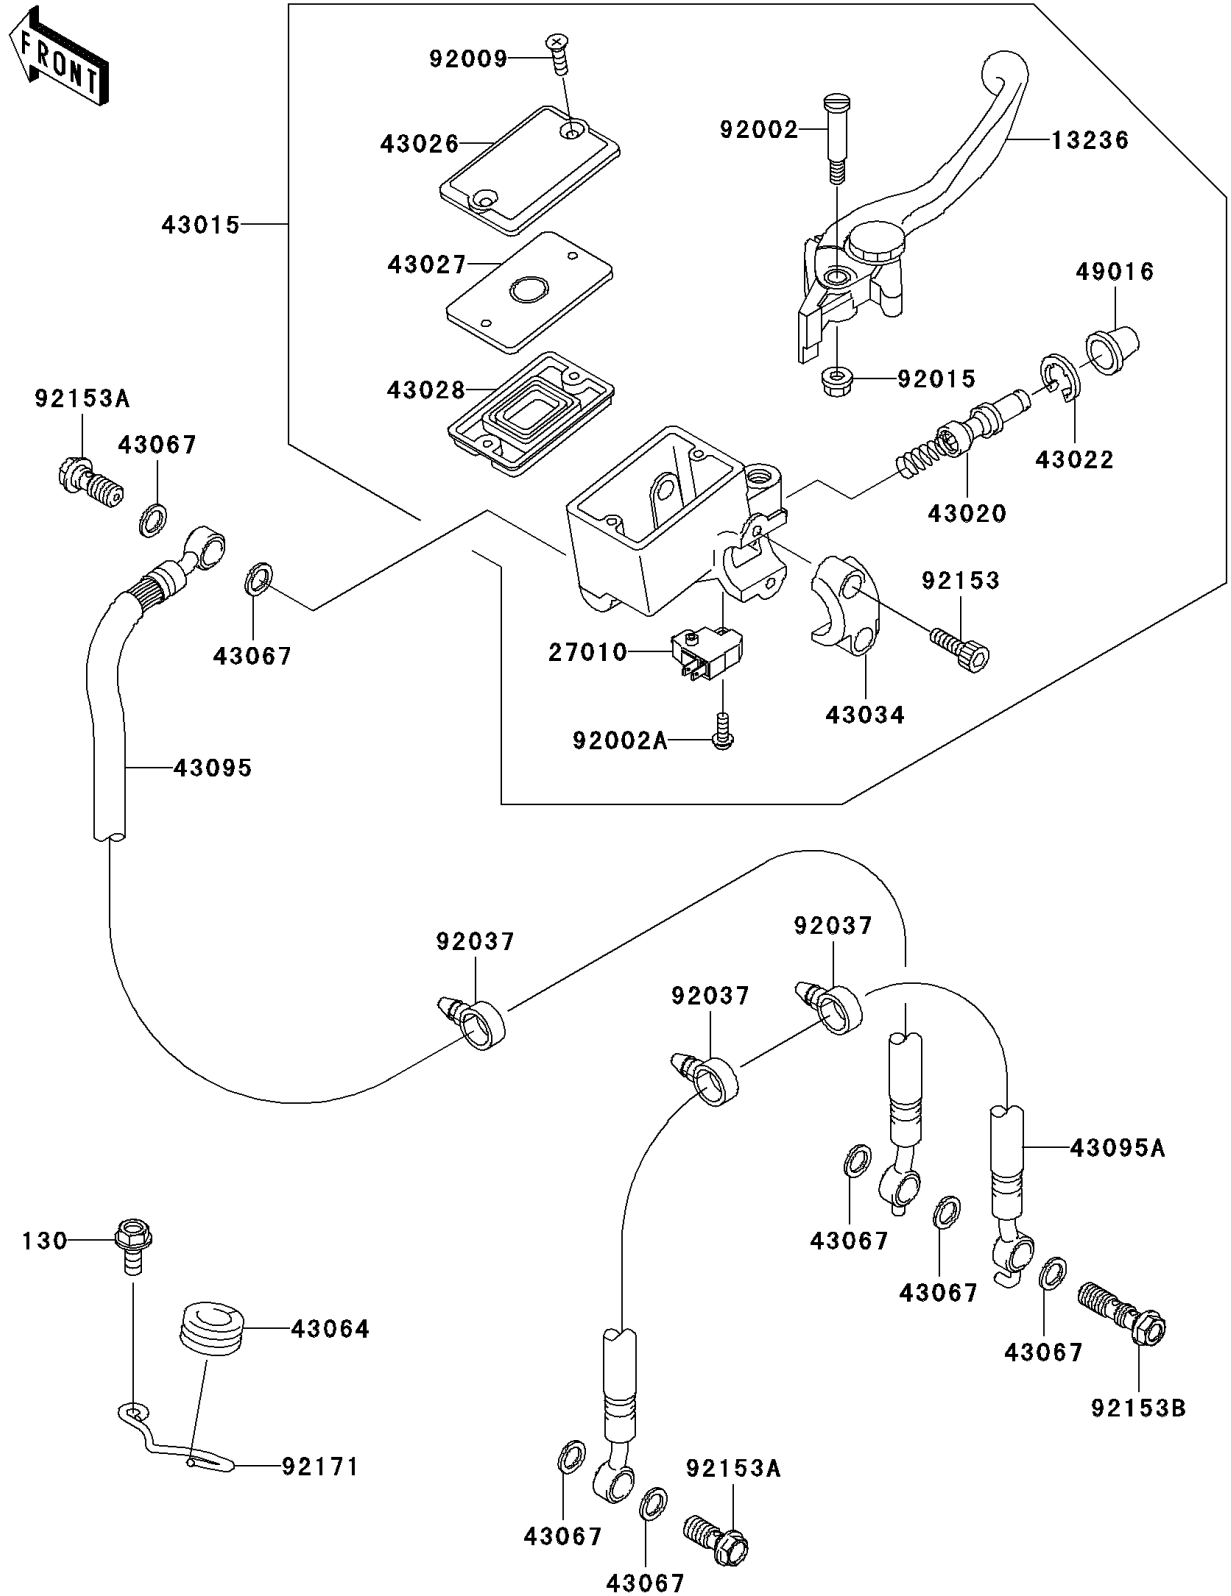

2003 Z1000 (European) PARTS DIAGRAM

Front Master Cylinder

F2291

2003 Z1000 (European) PARTS LIST

Front Master Cylinder

ITEM NAME	PART NUMBER	QUANTITY
BOLT-FLANGED (Ref # 130)	130L0614	1
LEVER-COMP,FRONT BRAKE (Ref # 13236)	13236-1337	1
SWITCH,BRAKE (Ref # 27010)	27010-0025	1
CYLINDER-ASSY-MASTER,FR (Ref # 43015)	43015-0011	1
PISTON-COMP-BRAKE,FR (Ref # 43020)	43020-1054	1
STOPPER-BRAKE,PISTON (Ref # 43022)	43022-1010	1
CAP-BRAKE (Ref # 43026)	43026-1076	1
PLATE-DIAPHRAGM (Ref # 43027)	43027-1055	1
DIAPHRAGM,MASTER CYLINDER (Ref # 43028)	43028-1058	1
HOLDER-BRAKE,MASTER CYLINDER (Ref # 43034)	43034-1053	1
GROMMET,HOSE CLAMP (Ref # 43064)	43064-007	1
WASHER,10.5X15X1.5 (Ref # 43067)	43067-001	7
HOSE-BRAKE,FR (Ref # 43095)	43095-1291	1
HOSE-BRAKE,FR (Ref # 43095A)	43095-1338	1
COVER-SEAL,MASTER CYLINDER (Ref # 49016)	49016-1044	1
BOLT,LEVER SET,BLACK (Ref # 92002)	92002-1322	1
BOLT,SCREW,4X12 (Ref # 92002A)	92002-1323	1
SCREW,4MM (Ref # 92009)	92009-1458	2
NUT,FLANGED,6MM,BLACK (Ref # 92015)	92015-1233	1
CLAMP,HOSE (Ref # 92037)	92037-1827	3
BOLT,SOCKET,6X20 (Ref # 92153)	92153-0417	2
BOLT,OIL,L=23 (Ref # 92153A)	92153-0627	2
BOLT,OIL,L=37 (Ref # 92153B)	92153-0628	1
CLAMP,BRAKE HOSE (Ref # 92171)	92171-1574	1