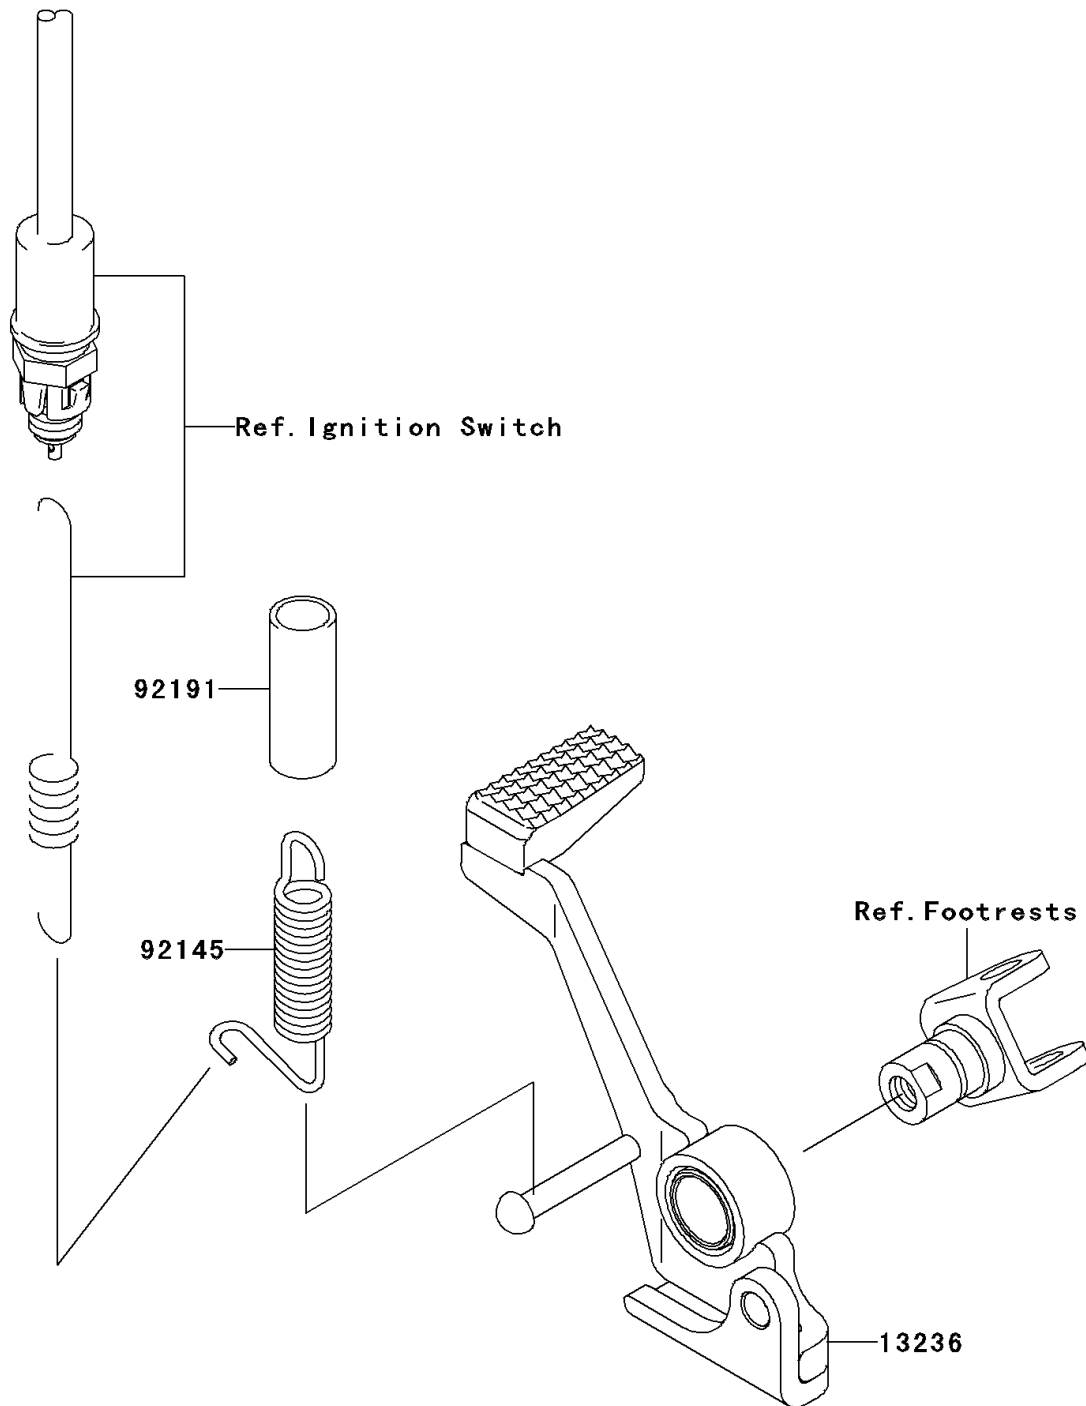

2004 Z1000 (European)

PARTS DIAGRAM

Brake Pedal

F2260

2004 Z1000 (European)

PARTS LIST

Brake Pedal

ITEM NAME	PART NUMBER	QUANTITY
LEVER-COMP,BRAKE PEDAL (Ref # 13236)	13236-1403	1
SPRING,BRAKE PEDAL RETURN (Ref # 92145)	92145-1090	1
TUBE,12X15X40 (Ref # 92191)	92191-1739	1