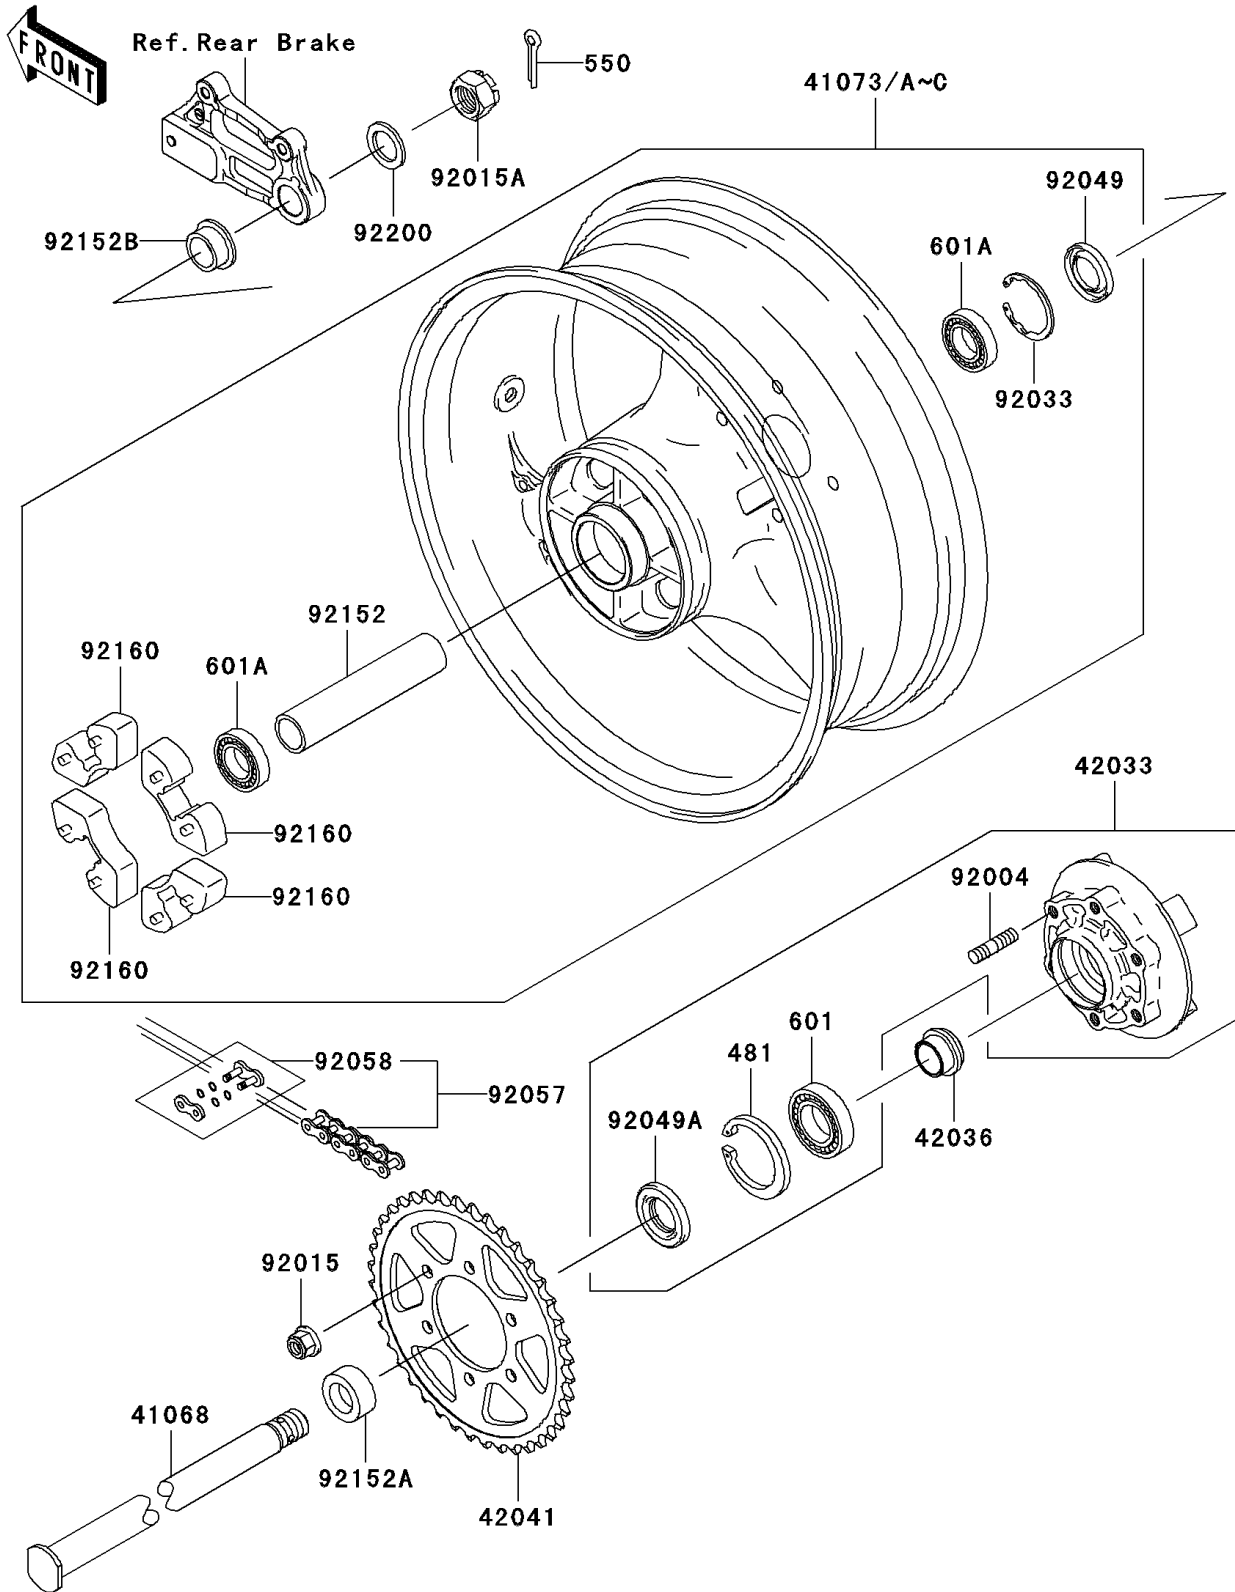

2005 Z1000 (European) PARTS DIAGRAM

Rear Hub

F2240

2005 Z1000 (European) PARTS LIST

Rear Hub

ITEM NAME	PART NUMBER	QUANTITY
CIRCLIP (Ref # 481)	481J5500	1
PIN-COTTER,4.0X40 (Ref # 550)	550D4040	1
BEARING-BALL,#6006G (Ref # 601)	601B6006G	1
BEARING-BALL (Ref # 601A)	601B6205UU	2
AXLE,RR (Ref # 41068)	41068-0005	1
WHEEL-ASSY,RR,BLACK (Ref # 41073A)	41073-1653-18	1
COUPLING-ASSY,RR HUB (Ref # 42033)	42033-1213	1
SLEEVE,RR HUB,L=22 (Ref # 42036)	42036-1279	1
SPROCKET-HUB,42T (Ref # 42041)	42041-0003	1
STUD,10X19 (Ref # 92004)	92004-1275	6
NUT,FLANGED,10MM (Ref # 92015)	92015-1335	6
NUT,CASTLE,24MM (Ref # 92015A)	92015-1844	1
RING-SNAP,52MM (Ref # 92033)	92033-1043	1
SEAL-OIL,RR HUB (Ref # 92049)	92049-1375	1
SEAL-OIL,PJN 40 55 8 (Ref # 92049A)	92049-1376	1
CHAIN,DRIVE,EK525UVXL2X112L (Ref # 92057)	92057-0036	1
JOINT-CHAIN,DRIVE (Ref # 92058)	92058-1089	1
COLLAR,RR HUB,L=159 (Ref # 92152)	92152-1208	1
COLLAR,RR AXLE,LH,L=17 (Ref # 92152A)	92152-1245	1
COLLAR,RR AXLE,RH,L=16 (Ref # 92152B)	92152-1246	1
DAMPER,SHOCK,RR HUB (Ref # 92160)	92160-1485	4
WASHER,25.5X38X3.2 (Ref # 92200)	92200-1479	1