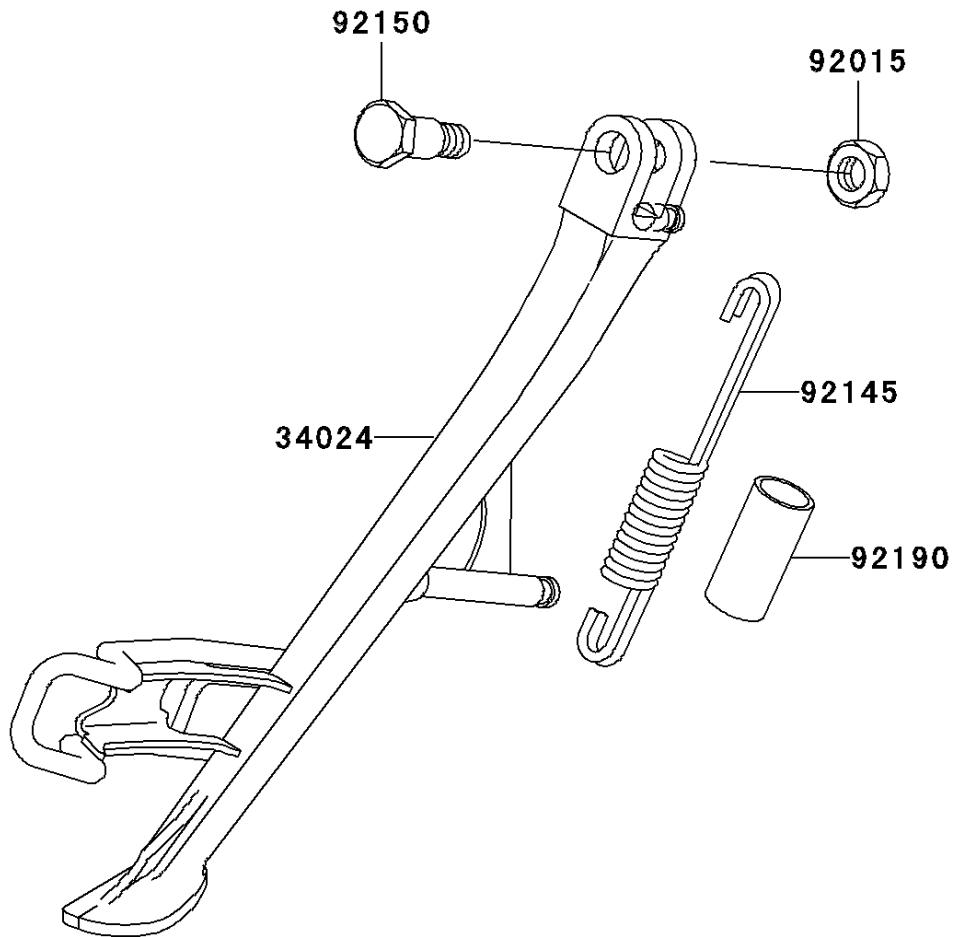

2003 Z1000 (European) PARTS DIAGRAM

Stand(s)

F2190

2003 Z1000 (European) PARTS LIST

Stand(s)

ITEM NAME	PART NUMBER	QUANTITY
STAND-SIDE (Ref # 34024)	34024-0006	1
NUT,LOCK,10MM,BLACK (Ref # 92015)	92015-1188	1
SPRING,SIDE STAND (Ref # 92145)	92145-0071	1
BOLT,SIDE STAND (Ref # 92150)	92150-1941	1
TUBE,18X21X60 (Ref # 92190)	92190-1181	1