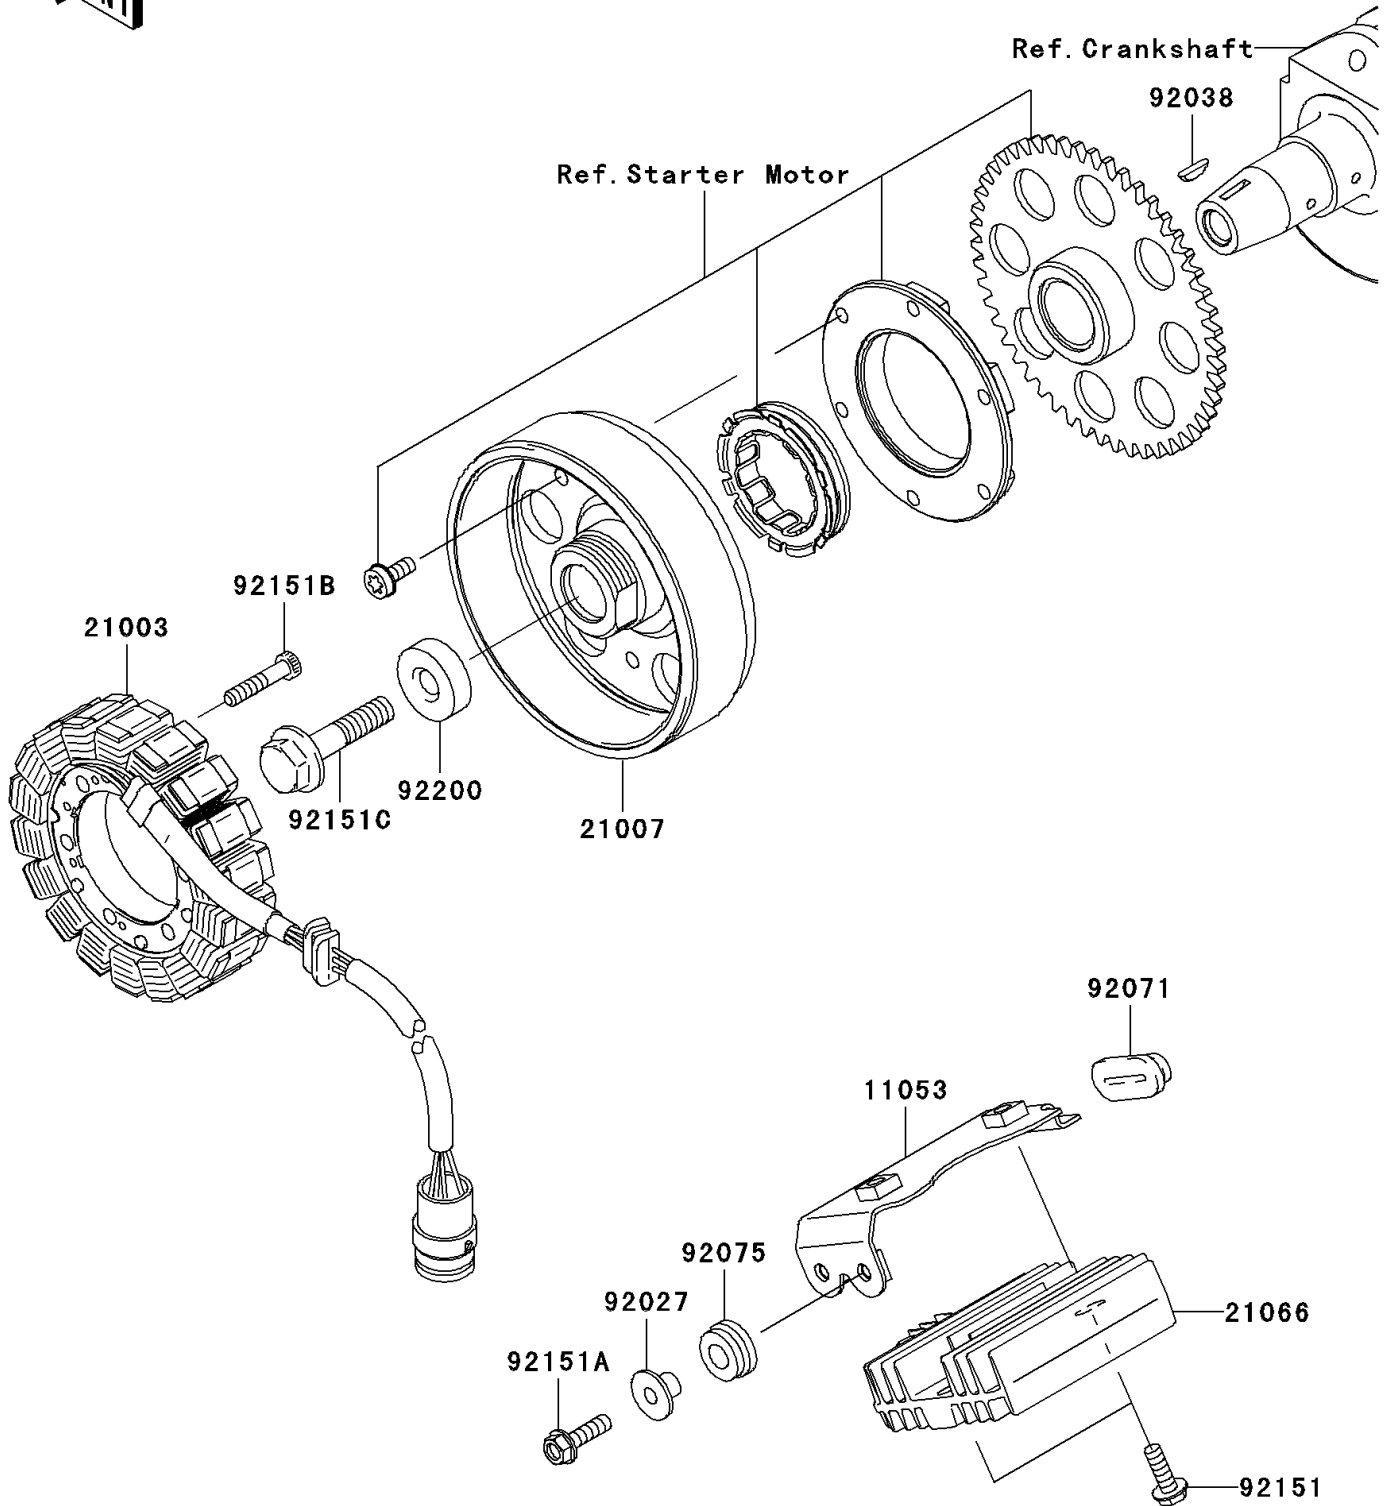

2003 Z1000 (European) PARTS DIAGRAM

Generator

E1810

2003 Z1000 (European) PARTS LIST

Generator

ITEM NAME	PART NUMBER	QUANTITY
BRACKET,REGULATOR (Ref # 11053)	11053-0210	1
STATOR (Ref # 21003)	21003-0001	1
ROTOR (Ref # 21007)	21007-0021	1
REGULATOR-VOLTAGE (Ref # 21066)	21066-1127	1
COLLAR,L=14.1 (Ref # 92027)	92027-1920	2
KEY (Ref # 92038)	92038-1060	1
GROMMET (Ref # 92071)	92071-1187	1
DAMPER,RUBBER (Ref # 92075)	92075-1123	2
BOLT,6X20 (Ref # 92151)	92151-1226	2
BOLT,6X22 (Ref # 92151A)	92151-1411	2
BOLT,6X30 (Ref # 92151B)	92151-1626	4
BOLT,10X40 (Ref # 92151C)	92151-1653	1
WASHER (Ref # 92200)	92200-1241	1