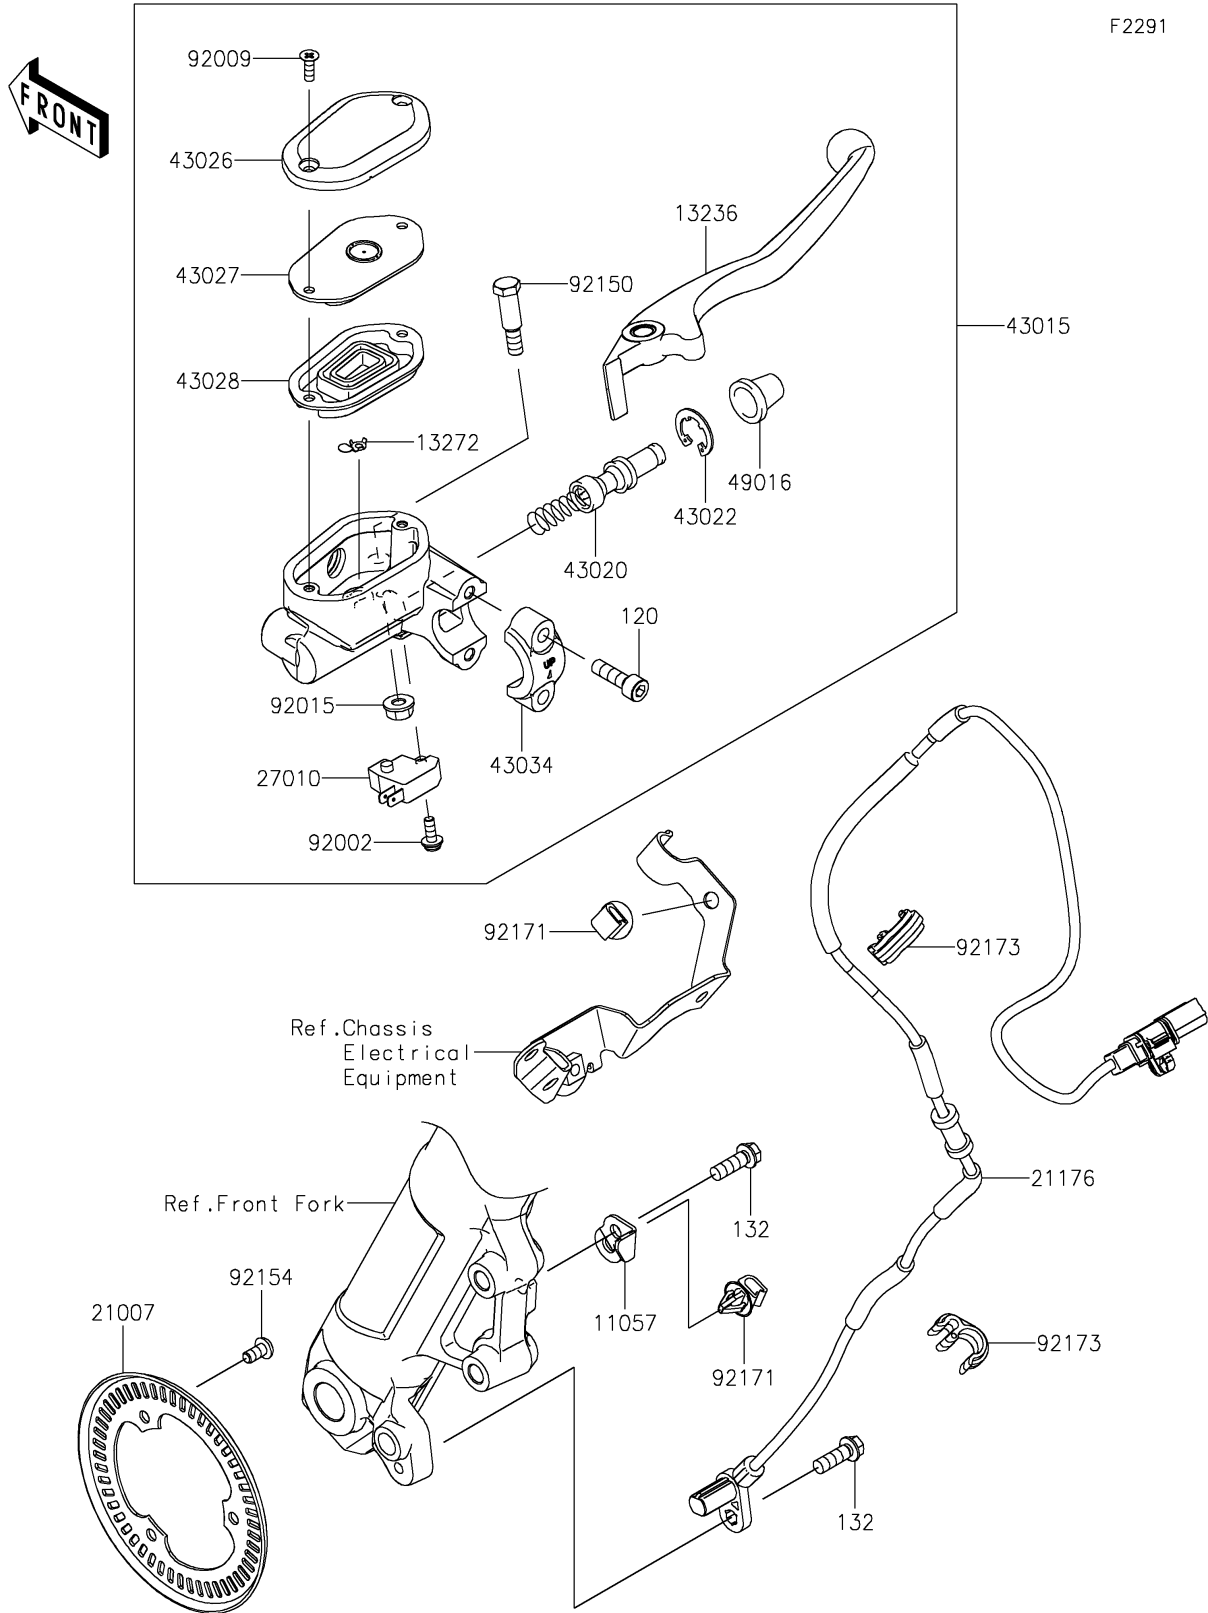

2023 Ninja® 400 ABS PARTS DIAGRAM

Front Master Cylinder

F2291

2023 Ninja® 400 ABS PARTS LIST

Front Master Cylinder

ITEM NAME	PART NUMBER	QUANTITY
-----------	-------------	----------