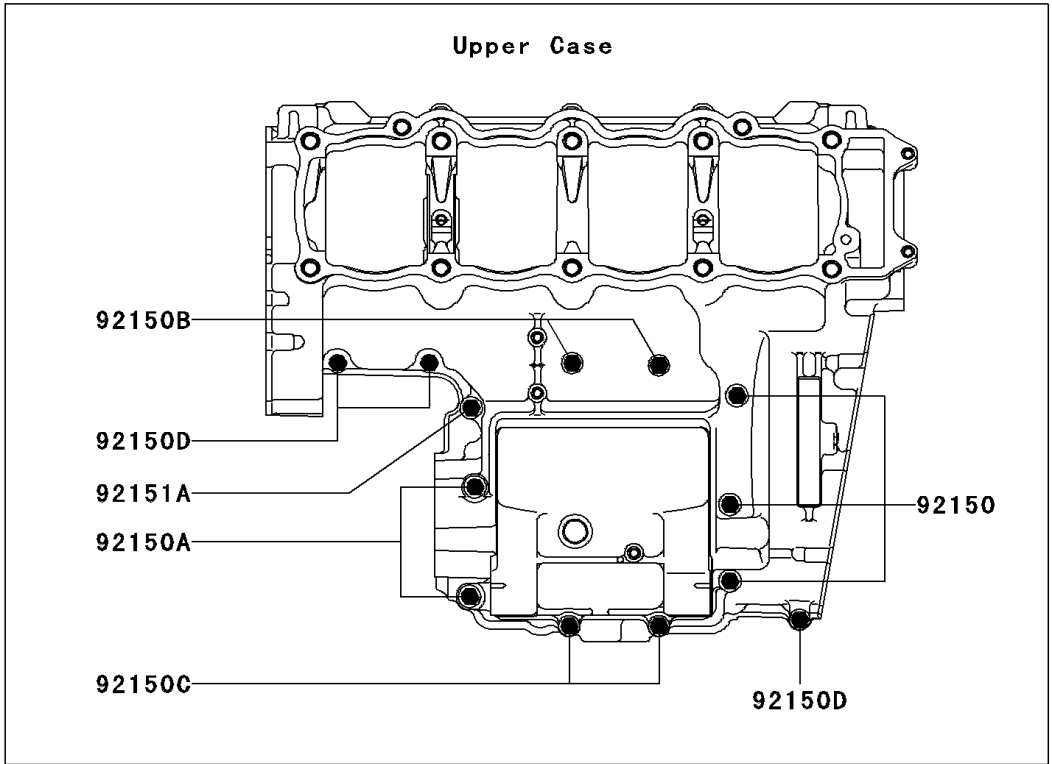

2005 Z1000 (European) PARTS DIAGRAM

Crankcase Bolt Pattern

E1412

2005 Z1000 (European) PARTS LIST

Crankcase Bolt Pattern

ITEM NAME	PART NUMBER	QUANTITY
BOLT,7X85 (Ref # 92150)	92150-1251	3
BOLT,8X70 (Ref # 92150A)	92150-1483	2
BOLT,6X60 (Ref # 92150B)	92150-1548	2
BOLT,6X90 (Ref # 92150C)	92150-1622	2
BOLT,6X40 (Ref # 92150D)	92150-1794	3
BOLT,9X81 (Ref # 92151)	92151-1222	6
BOLT,7X50 (Ref # 92151A)	92151-1223	1
BOLT,9X95 (Ref # 92151B)	92151-1378	4
BOLT,7X45 (Ref # 92151C)	92151-1539	6
WASHER (Ref # 92200)	92200-1426	4