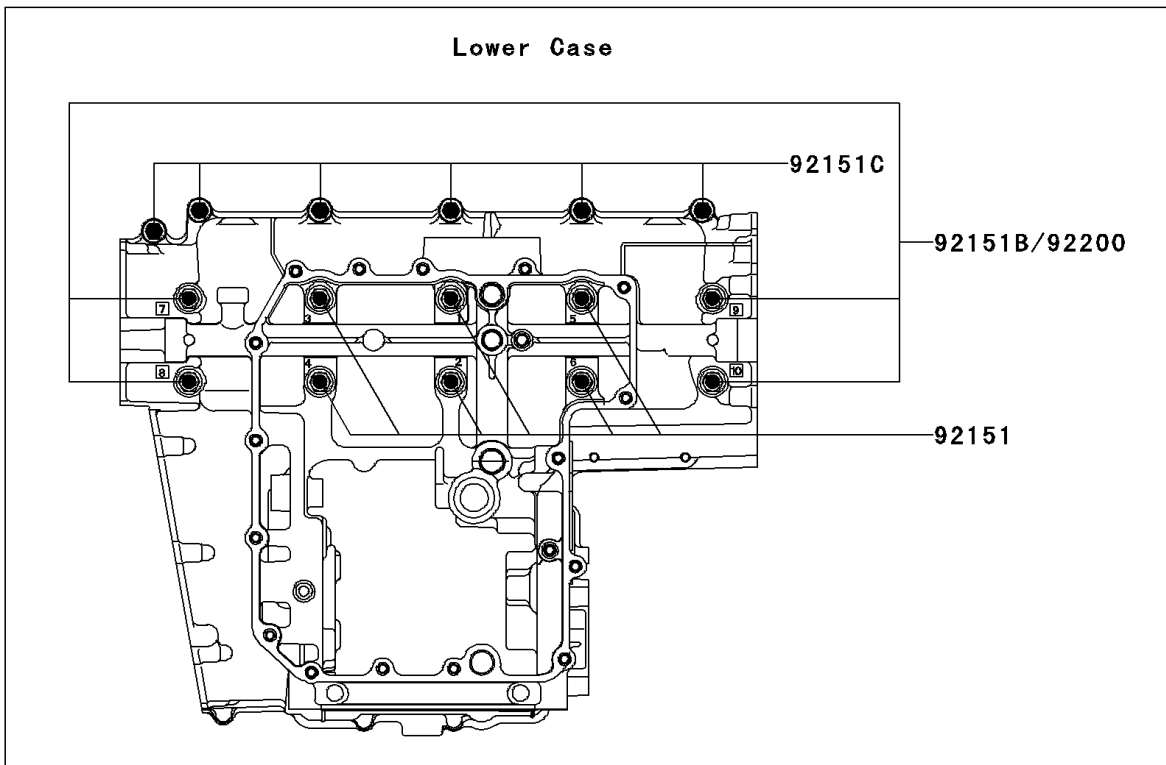

2005 Z1000 (European) PARTS DIAGRAM

Crankcase Bolt Pattern

E1412

2005 Z1000 (European) PARTS LIST

Crankcase Bolt Pattern

ITEM NAME	PART NUMBER	QUANTITY
BOLT,7X85 (Ref # 92150)	92150-1251	3
BOLT,8X70 (Ref # 92150A)	92150-1483	2
BOLT,6X60 (Ref # 92150B)	92150-1548	2
BOLT,6X90 (Ref # 92150C)	92150-1622	2
BOLT,6X40 (Ref # 92150D)	92150-1794	3
BOLT,9X81 (Ref # 92151)	92151-1222	6
BOLT,7X50 (Ref # 92151A)	92151-1223	1
BOLT,9X95 (Ref # 92151B)	92151-1378	4
BOLT,7X45 (Ref # 92151C)	92151-1539	6
WASHER (Ref # 92200)	92200-1426	4