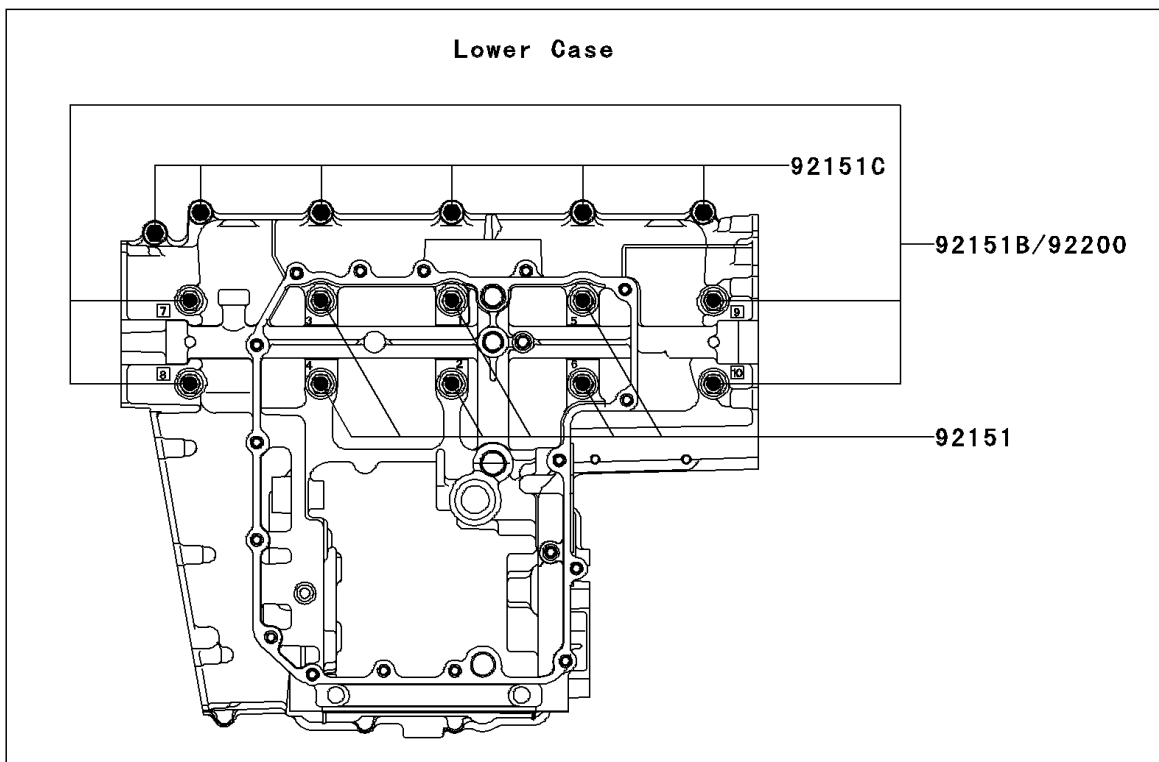

2003 Z1000 (European) PARTS DIAGRAM

Crankcase Bolt Pattern

E1412

2003 Z1000 (European) PARTS LIST

Crankcase Bolt Pattern

ITEM NAME	PART NUMBER	QUANTITY
BOLT,7X85 (Ref # 92150)	92150-1251	3
BOLT,8X70 (Ref # 92150A)	92150-1483	2
BOLT,6X60 (Ref # 92150B)	92150-1548	2
BOLT,6X90 (Ref # 92150C)	92150-1622	2
BOLT,6X40 (Ref # 92150D)	92150-1794	3
BOLT,9X81 (Ref # 92151)	92151-1222	6
BOLT,7X50 (Ref # 92151A)	92151-1223	1
BOLT,9X95 (Ref # 92151B)	92151-1378	4
BOLT,7X45 (Ref # 92151C)	92151-1539	6
WASHER (Ref # 92200)	92200-1426	4