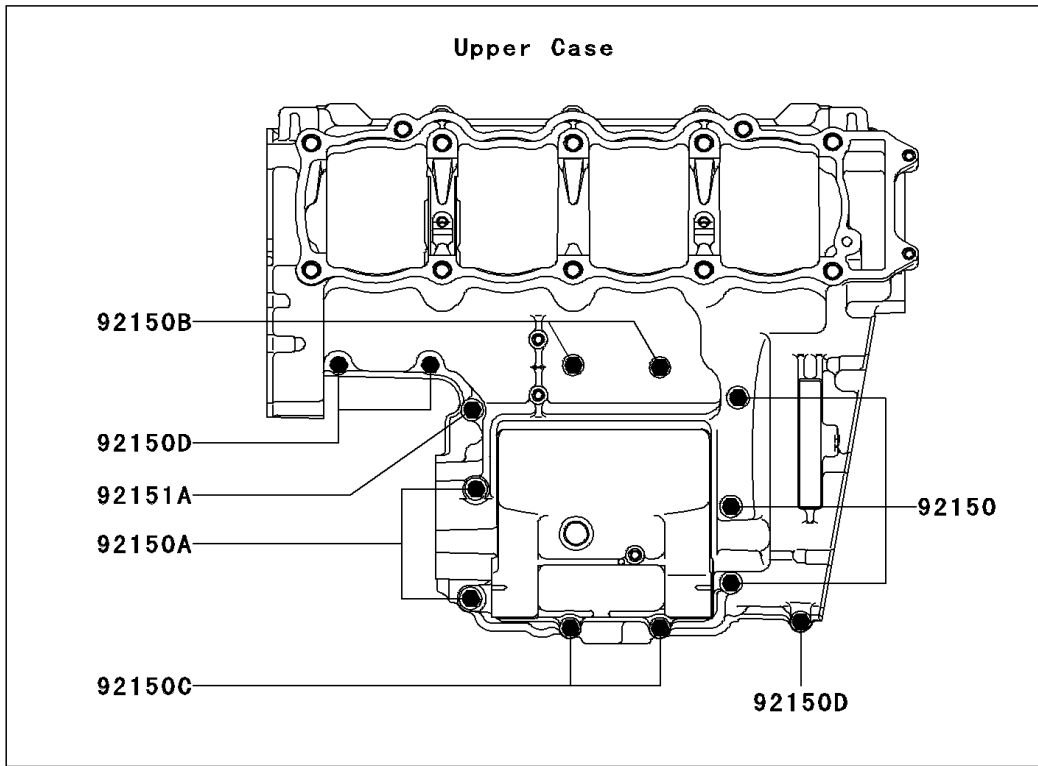

2003 Z1000 (European) PARTS DIAGRAM

Crankcase Bolt Pattern

E1412

2003 Z1000 (European) PARTS LIST

Crankcase Bolt Pattern

ITEM NAME	PART NUMBER	QUANTITY
BOLT,7X85 (Ref # 92150)	92150-1251	3
BOLT,8X70 (Ref # 92150A)	92150-1483	2
BOLT,6X60 (Ref # 92150B)	92150-1548	2
BOLT,6X90 (Ref # 92150C)	92150-1622	2
BOLT,6X40 (Ref # 92150D)	92150-1794	3
BOLT,9X81 (Ref # 92151)	92151-1222	6
BOLT,7X50 (Ref # 92151A)	92151-1223	1
BOLT,9X95 (Ref # 92151B)	92151-1378	4
BOLT,7X45 (Ref # 92151C)	92151-1539	6
WASHER (Ref # 92200)	92200-1426	4