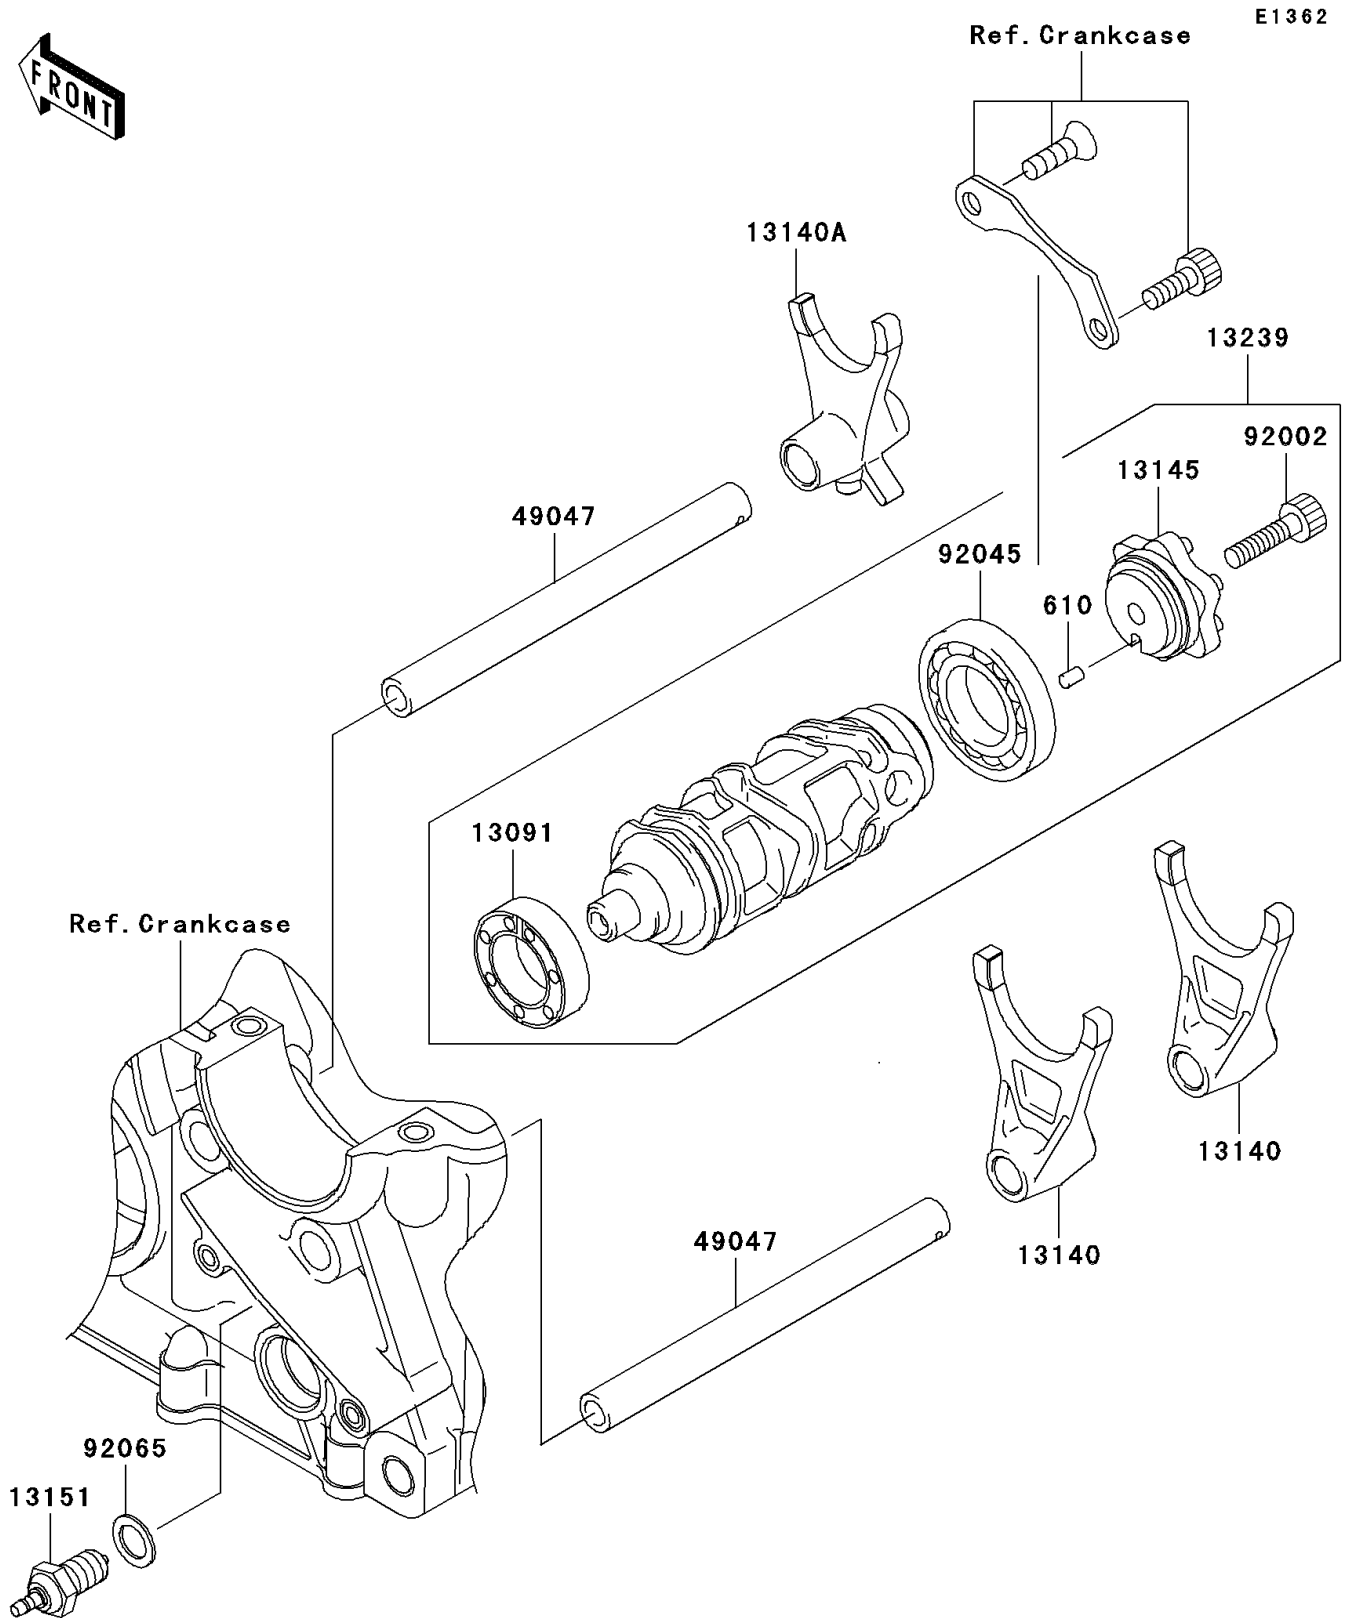

2003 Z1000 (European) PARTS DIAGRAM

Gear Change Drum/Shift Fork(s)

2003 Z1000 (European) PARTS LIST

Gear Change Drum/Shift Fork(s)

| ITEM NAME | PART NUMBER | QUANTITY |
|---------------------------------------|-------------|----------|
| ROLLER,4X6 (Ref # 610) | 610A0406 | 1 |
| HOLDER (Ref # 13091) | 13091-1791 | 1 |
| FORK-SHIFT,OUTPUT (Ref # 13140) | 13140-1266 | 2 |
| FORK-SHIFT,INPUT (Ref # 13140A) | 13140-1317 | 1 |
| CAM-CHANGE DRUM (Ref # 13145) | 13145-0002 | 1 |
| SWITCH-COMP (Ref # 13151) | 13151-1085 | 1 |
| DRUM-ASSY-CHANGE (Ref # 13239) | 13239-0002 | 1 |
| ROD-SHIFT (Ref # 49047) | 49047-0010 | 2 |
| BOLT,SOCKET,6X25 (Ref # 92002) | 92002-1696 | 1 |
| BEARING-BALL,16005(NTN) (Ref # 92045) | 92045-1045 | 1 |
| GASKET,10.5X16X1 (Ref # 92065) | 92065-058 | 1 |