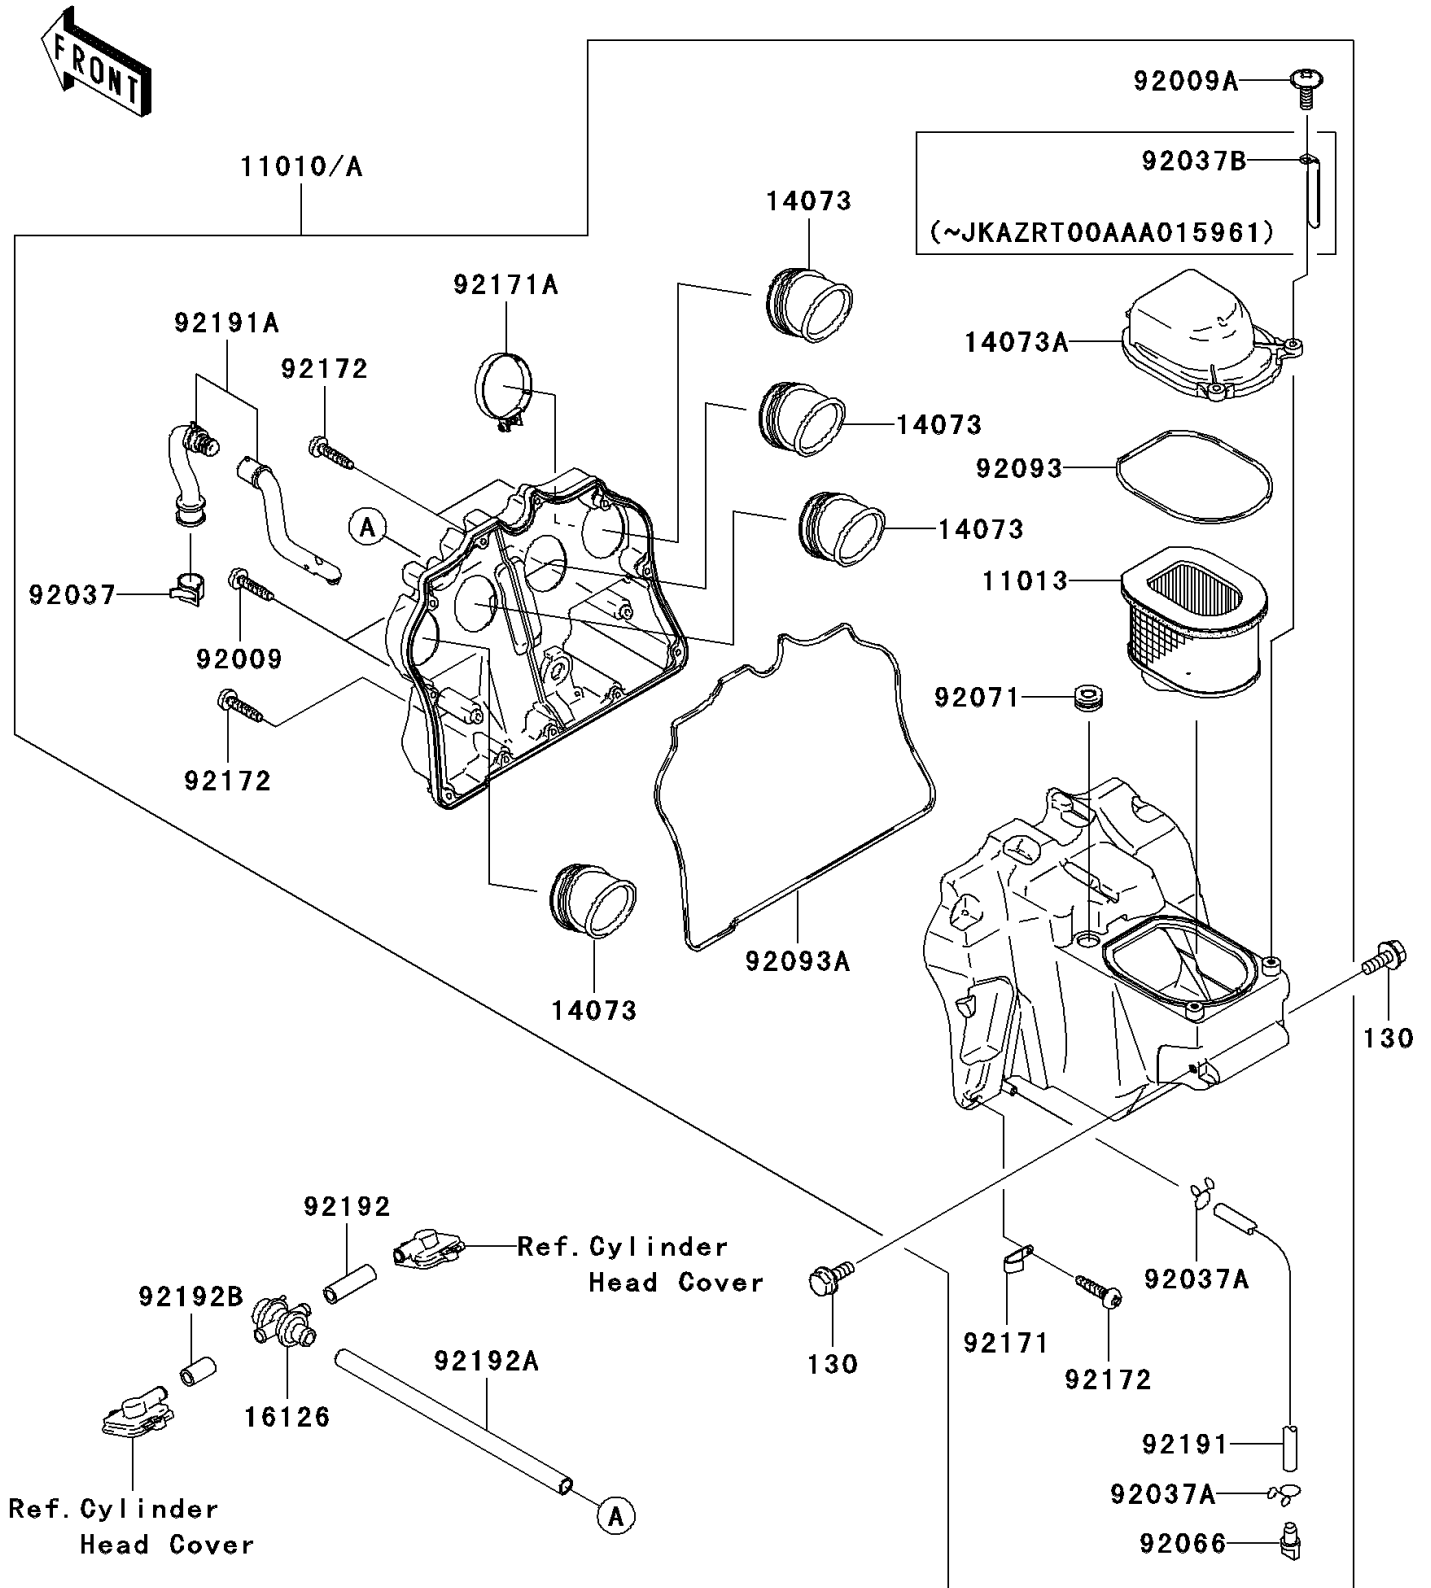

2003 Z1000 (European) PARTS DIAGRAM

Air Cleaner

E1130

2003 Z1000 (European) PARTS LIST

Air Cleaner

ITEM NAME	PART NUMBER	QUANTITY
BOLT-FLANGED,6X8 (Ref # 130)	130J0608	2
FILTER-ASSY-AIR (Ref # 11010)	11010-0014	1
ELEMENT-AIR FILTER (Ref # 11013)	11013-1302	1
DUCT (Ref # 14073)	14073-0013	4
DUCT (Ref # 14073A)	14073-1847	1
VALVE,AIR SWITCH (Ref # 16126)	16126-1433	1
SCREW,TAPPING,5X20 (Ref # 92009)	92009-1399	2
SCREW,6X16 (Ref # 92009A)	92009-1621	2
CLAMP (Ref # 92037)	92037-1460	1
CLAMP,TUBE (Ref # 92037A)	92037-147	2
CLAMP (Ref # 92037B)	92037-1993	1
PLUG,DRAIN (Ref # 92066)	92066-1211	1
GROMMET (Ref # 92071)	92071-2140	1
SEAL (Ref # 92093)	92093-0002	1
SEAL (Ref # 92093A)	92093-1583	1
CLAMP (Ref # 92171)	92171-1539	1
CLAMP (Ref # 92171A)	92171-1553	4
SCREW (Ref # 92172)	92172-0056	11
TUBE,7X10X320 (Ref # 92191)	92191-0019	1
TUBE (Ref # 92191A)	92191-1783	1
TUBE,10X16X51 (Ref # 92192)	92192-0004	1
TUBE,12X18X290 (Ref # 92192A)	92192-0007	1
TUBE,10X16X29 (Ref # 92192B)	92192-0009	1