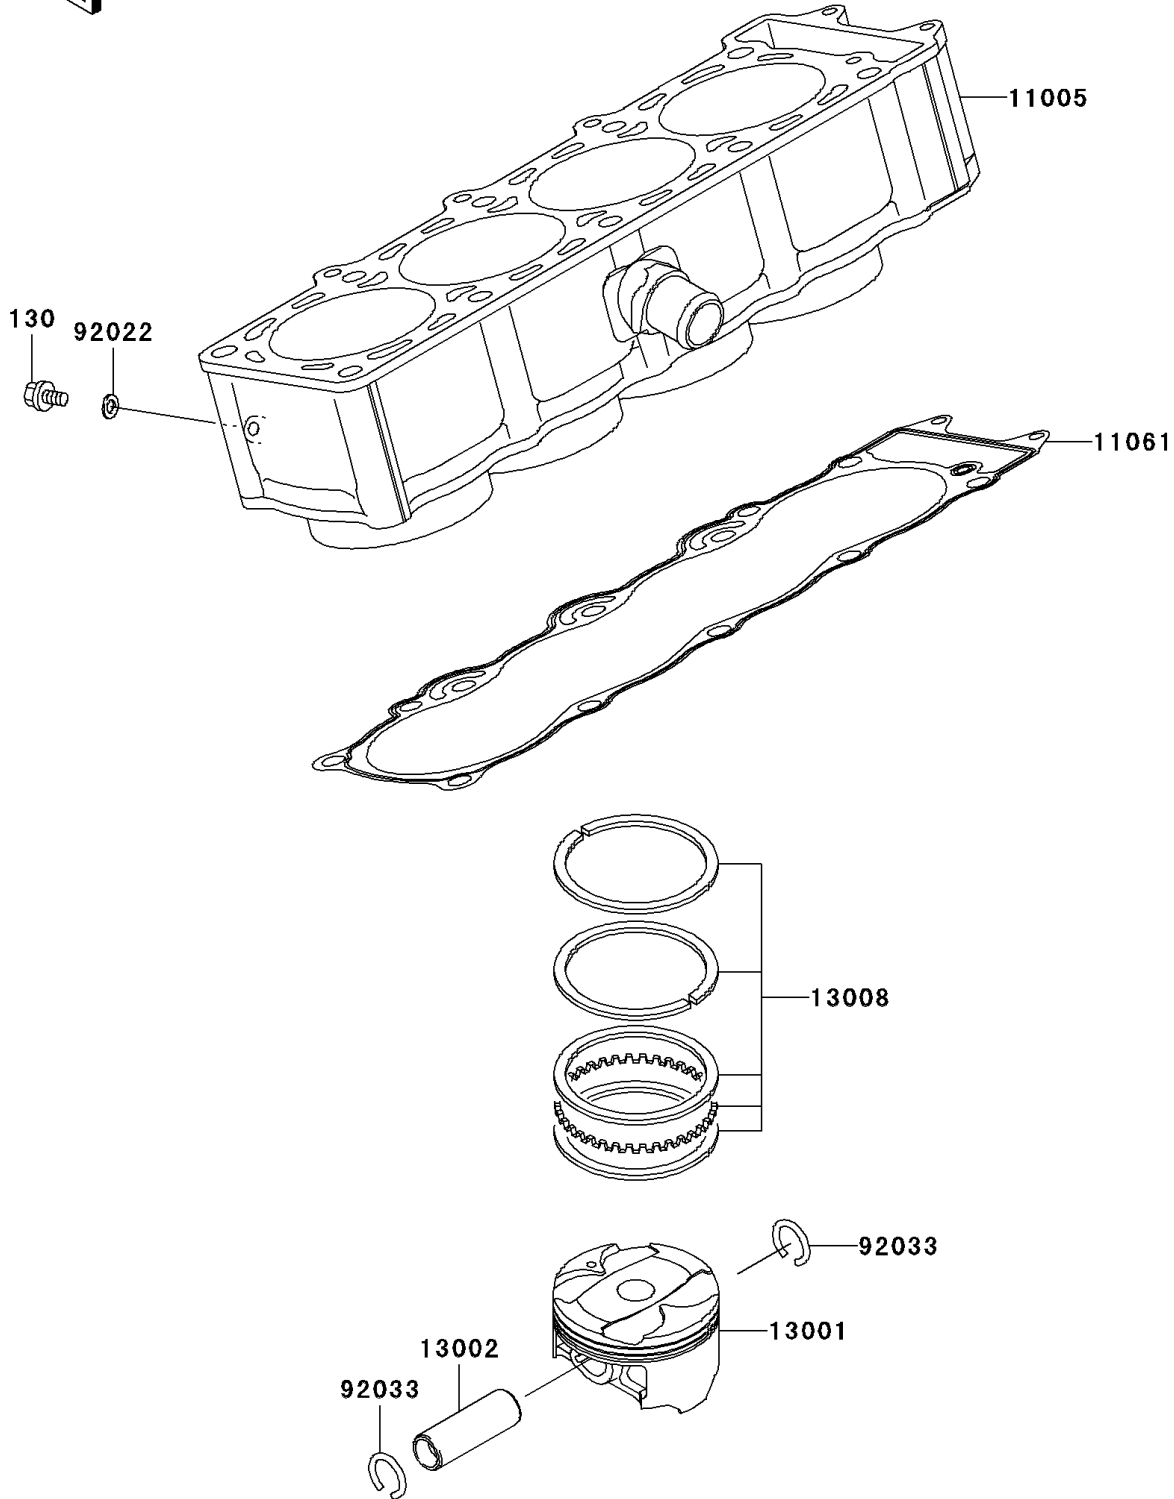

# 2003 Z1000 (European) PARTS DIAGRAM

Cylinder/Piston(s)

E1120

## 2003 Z1000 (European) PARTS LIST

Cylinder/Piston(s)

ITEM NAME	PART NUMBER	QUANTITY
BOLT-FLANGED (Ref # 130)	130Y0610	1
CYLINDER-ENGINE (Ref # 11005)	11005-1987	1
GASKET,CYLINDER BASE (Ref # 11061)	11061-1168	1
PISTON-ENGINE (Ref # 13001)	13001-1661	4
PIN-PISTON (Ref # 13002)	13002-1129	4
RING-SET-PISTON (Ref # 13008)	13008-1217	4
WASHER,6.2X11X1 (Ref # 92022)	92022-304	1
RING-SNAP,20.5X1.2 (Ref # 92033)	92033-1099	8