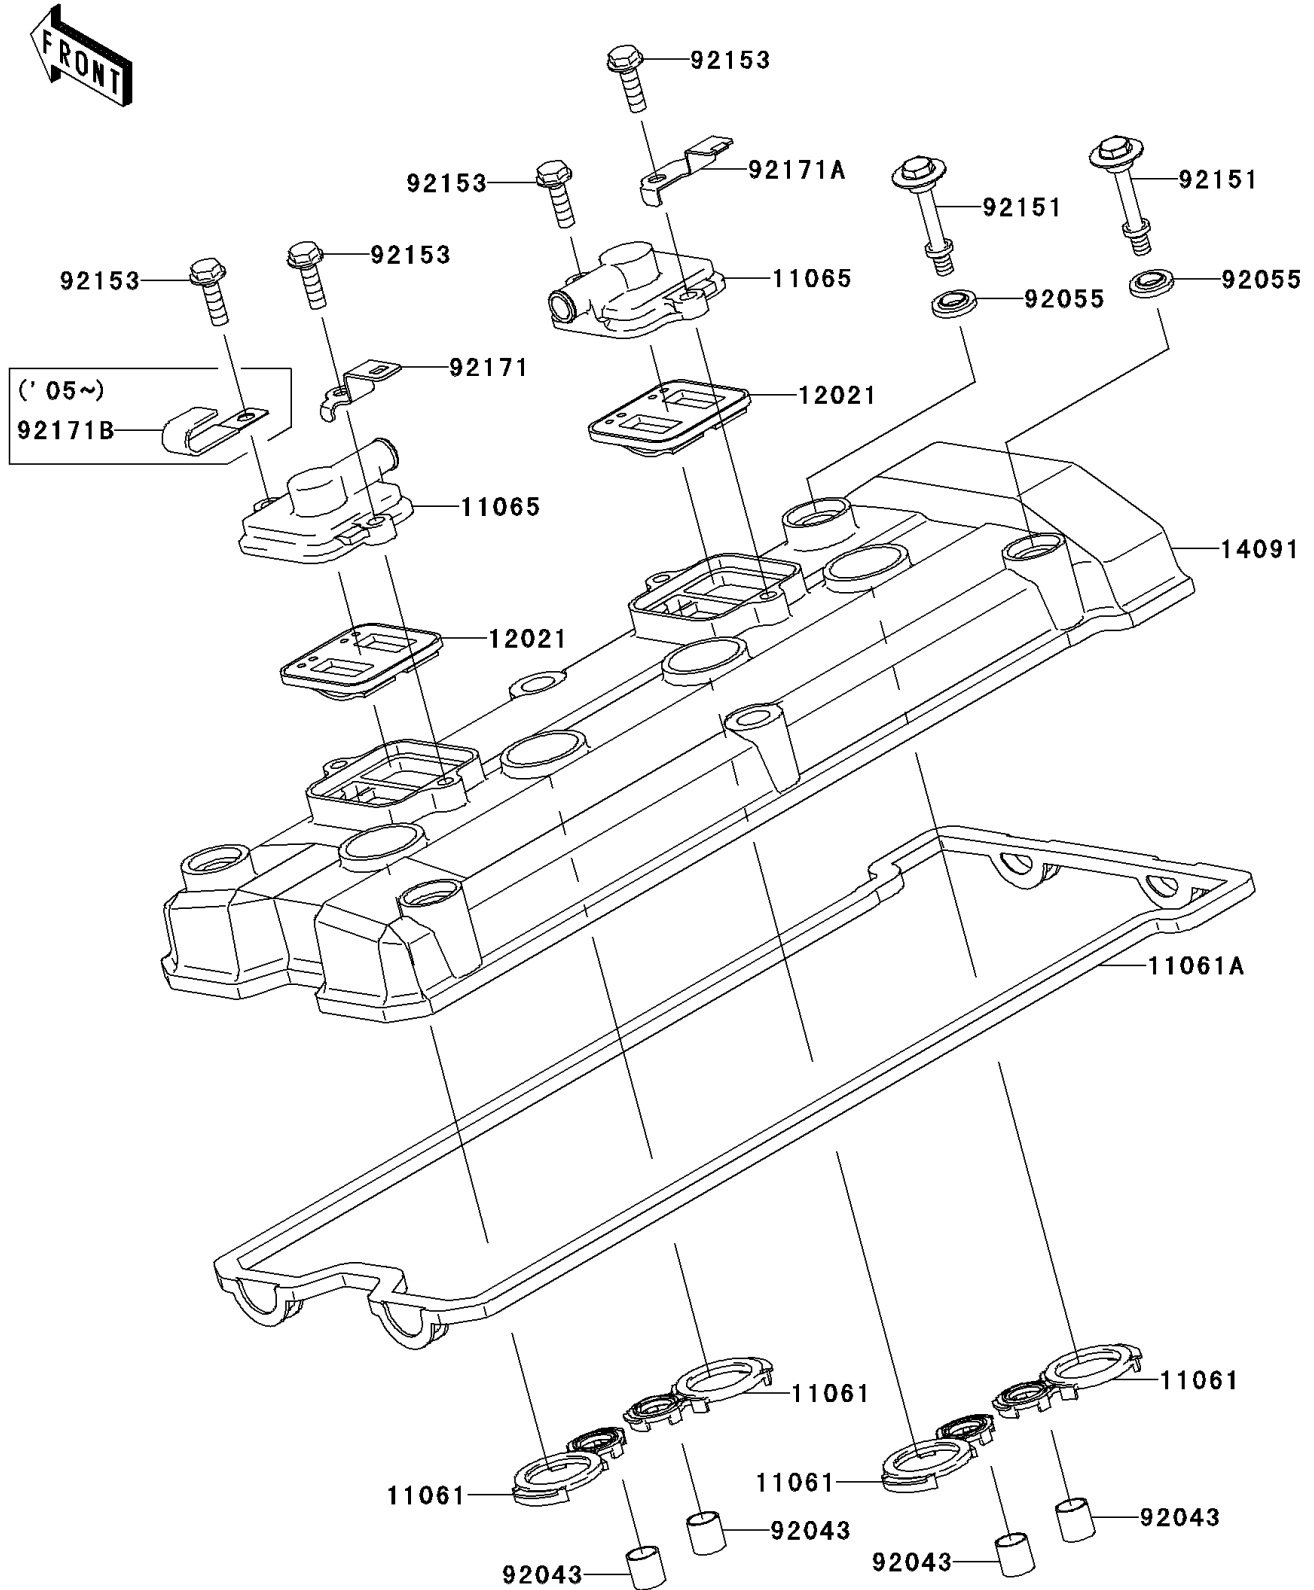

2005 Z1000 (European) PARTS DIAGRAM

Cylinder Head Cover

E1112

2005 Z1000 (European) PARTS LIST

Cylinder Head Cover

ITEM NAME	PART NUMBER	QUANTITY
GASKET,SPARK PLUG (Ref # 11061)	11061-0104	4
GASKET,HEAD COVER (Ref # 11061A)	11061-1165	1
CAP (Ref # 11065)	11065-1247	2
VALVE-ASSY-REED (Ref # 12021)	12021-1130	2
COVER,HEAD (Ref # 14091)	14091-1540	1
PIN,10.1X12X14 (Ref # 92043)	92043-4009	4
RING-O,HEAD COVER BOLT (Ref # 92055)	92055-1352	6
BOLT,HEAD COVER (Ref # 92151)	92151-1221	6
BOLT,6X18 (Ref # 92153)	92153-0602	4
CLAMP,LH (Ref # 92171)	92171-0051	1
CLAMP,RH (Ref # 92171A)	92171-0093	1
CLAMP (Ref # 92171B)	92171-0305	1