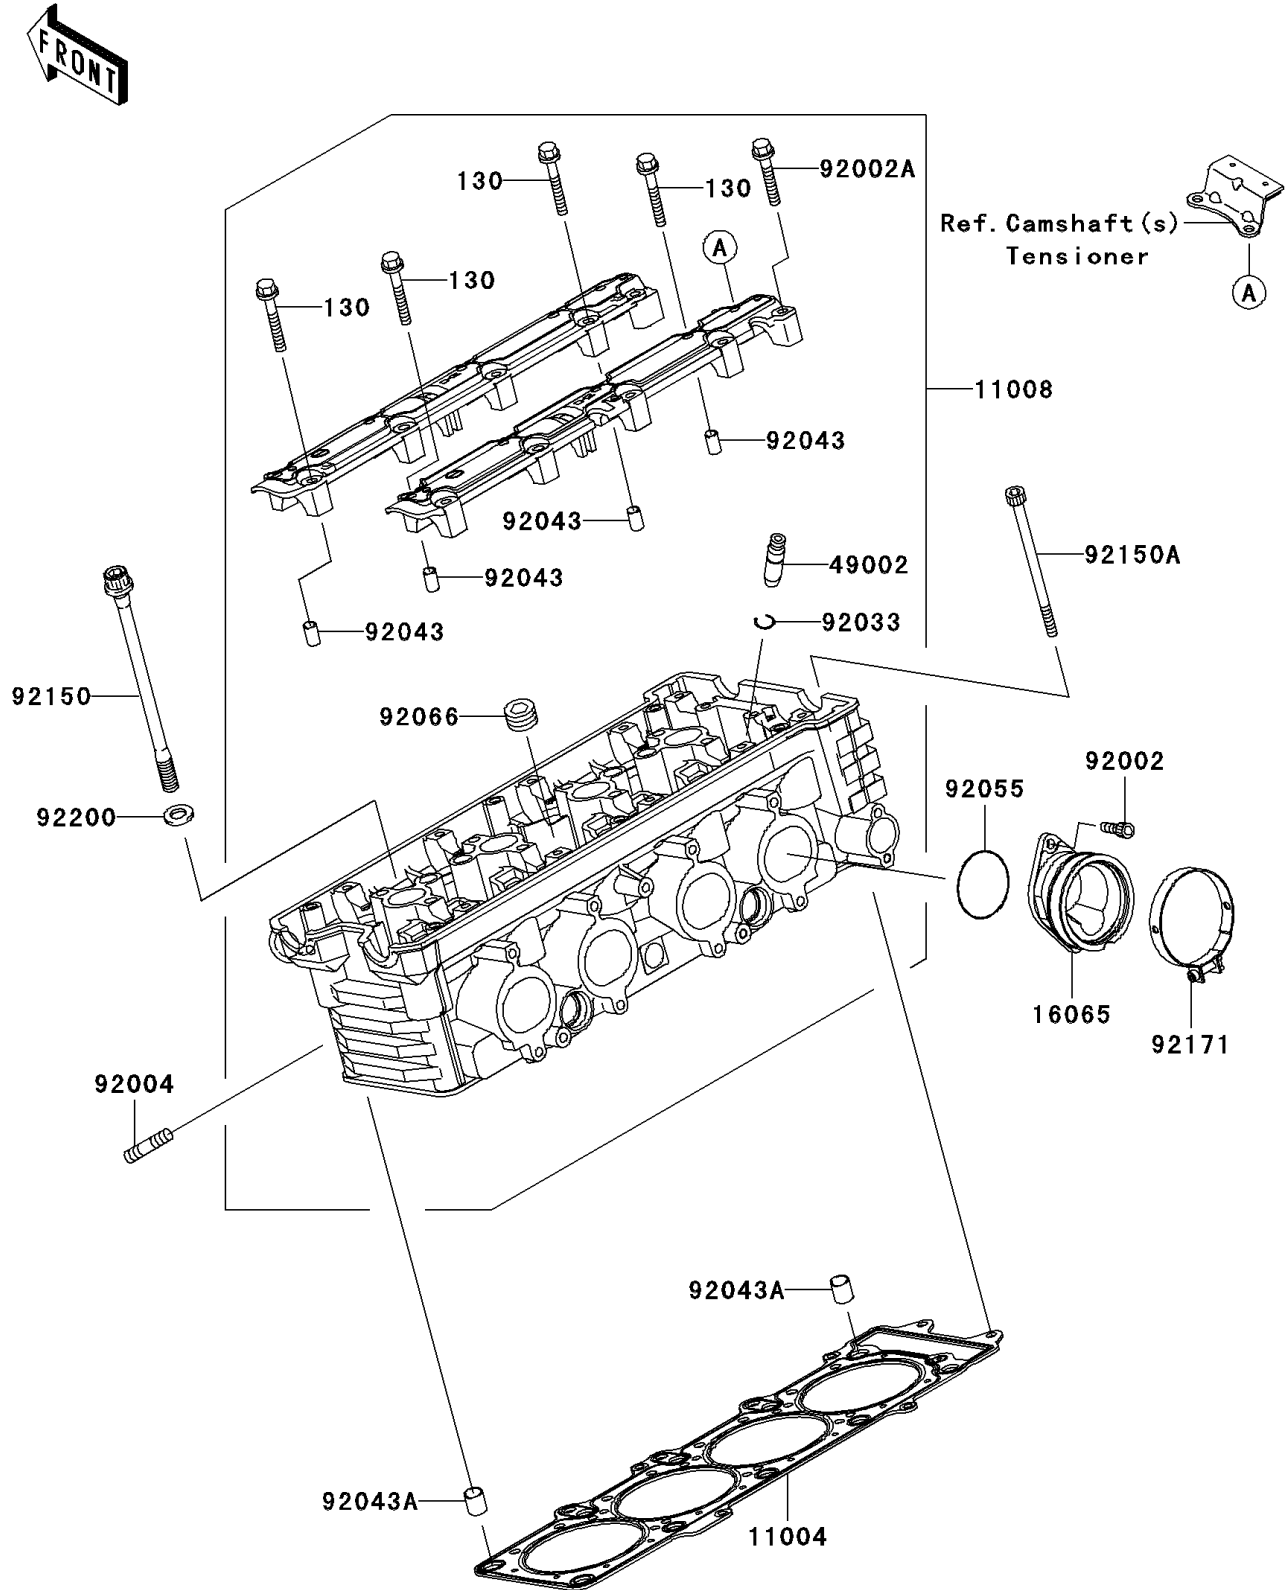

2003 Z1000 (European) PARTS DIAGRAM

Cylinder Head

E1111

2003 Z1000 (European) PARTS LIST

Cylinder Head

ITEM NAME	PART NUMBER	QUANTITY
BOLT-FLANGED (Ref # 130)	130P0645	4
GASKET-HEAD (Ref # 11004)	11004-1385	1
HEAD-COMP-CYLINDER (Ref # 11008)	11008-1433	1
HOLDER-CARBURETOR (Ref # 16065)	16065-1387	4
GUIDE-VALVE (Ref # 49002)	49002-1116	AR
BOLT,6X16 (Ref # 92002)	92002-1143	8
BOLT,6X40 (Ref # 92002A)	92002-1756	16
STUD,8X22 (Ref # 92004)	92004-1249	8
RING-SNAP (Ref # 92033)	92033-1247	16
PIN,6.2X8X14 (Ref # 92043)	92043-1263	4
PIN,10.1X12X14 (Ref # 92043A)	92043-4009	2
RING-O,43.7X1.9 (Ref # 92055)	92055-1401	4
PLUG,PT1/2X12.5 (Ref # 92066)	92066-0002	5
BOLT,10X165 (Ref # 92150)	92150-1368	10
BOLT,SOCKET,6X110 (Ref # 92150A)	92150-1755	2
CLAMP (Ref # 92171)	92171-1552	4
WASHER,10.5X19X2.3 (Ref # 92200)	92200-1042	10