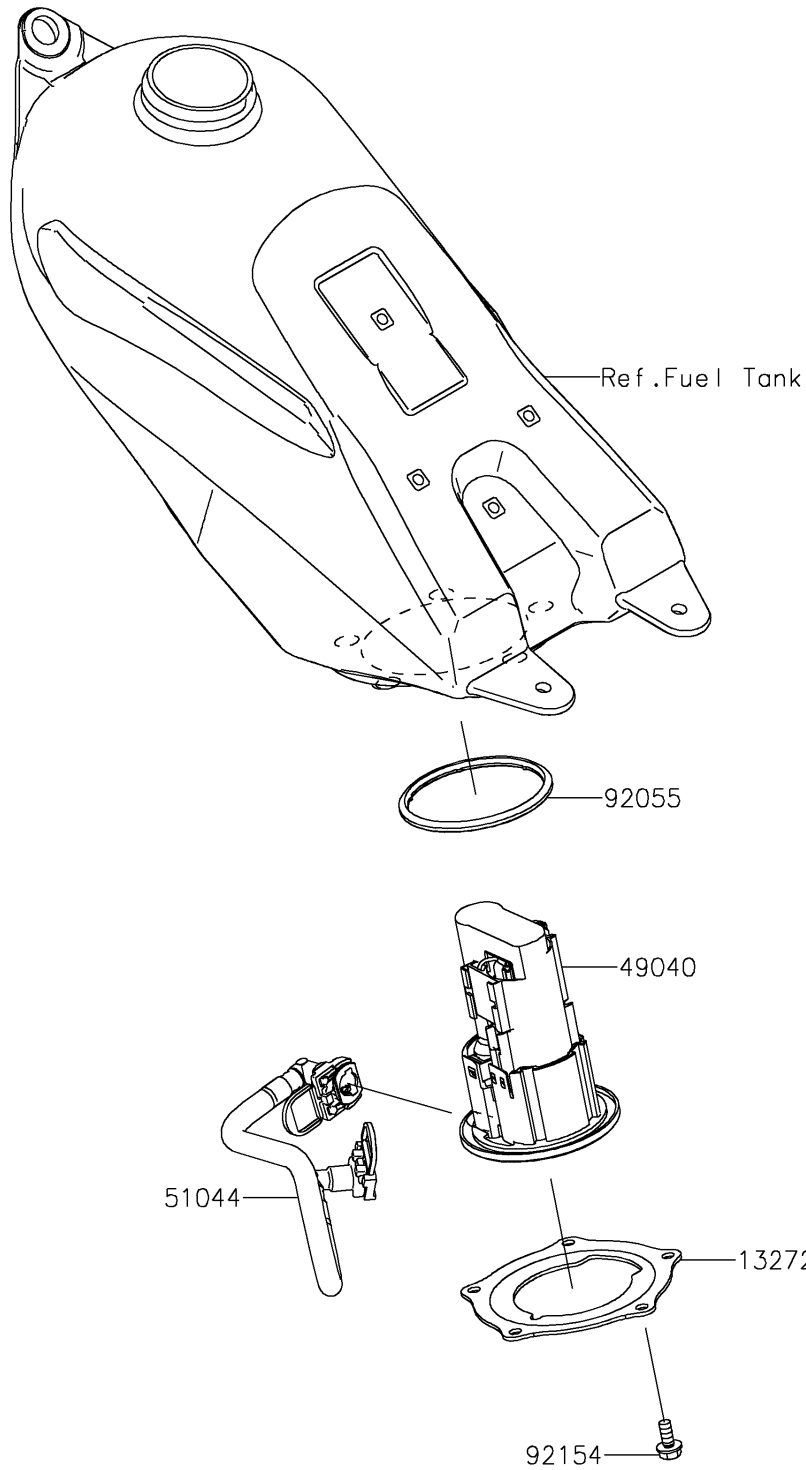

2023 KLX230R PARTS DIAGRAM

Fuel Pump

E1520

2023 KLX230R PARTS LIST

Fuel Pump

ITEM NAME	PART NUMBER	QUANTITY
PLATE,FUEL PUMP (Ref # 13272)	13272-2614	1
PUMP-FUEL (Ref # 49040)	49040-0780	1
TUBE-ASSY,FUEL (Ref # 51044)	51044-0993	1
RING-O,FUEL PUMP (Ref # 92055)	92055-0920	1
BOLT,FLANGED,6X14 (Ref # 92154)	92154-3963	5