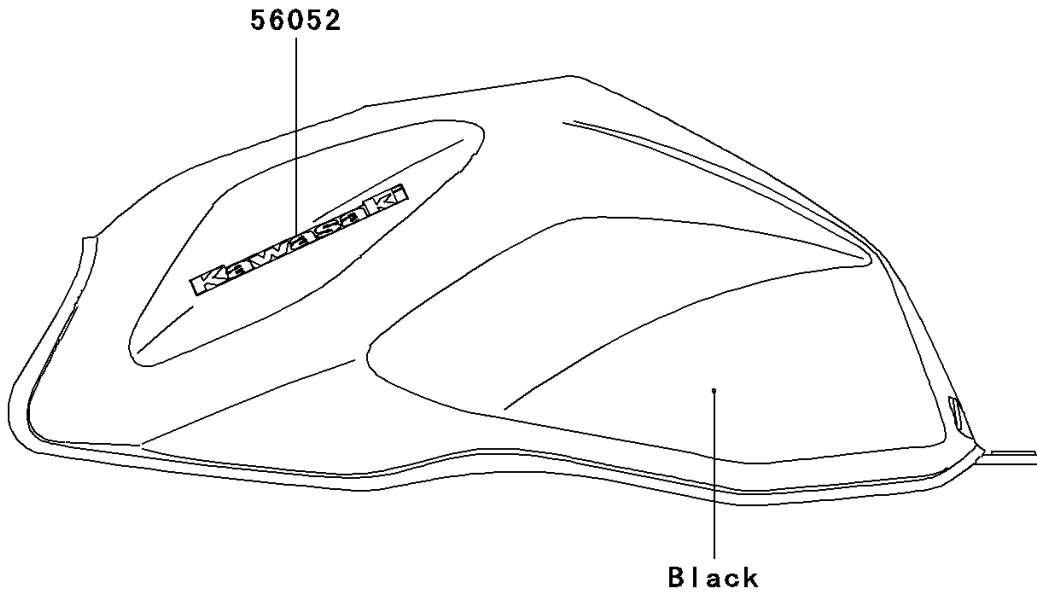

2005 Z1000 PARTS DIAGRAM

Decals(Black)(A2/A3)(CN)

F2861D

2005 Z1000 PARTS LIST

Decals(Black)(A2/A3)(CN)

ITEM NAME	PART NUMBER	QUANTITY
MARK,FUEL TANK,KAWASAKI (Ref # 56052)	56052-0220	2
MARK,TAIL COVER,Z1000 (Ref # 56052A)	56052-0221	2